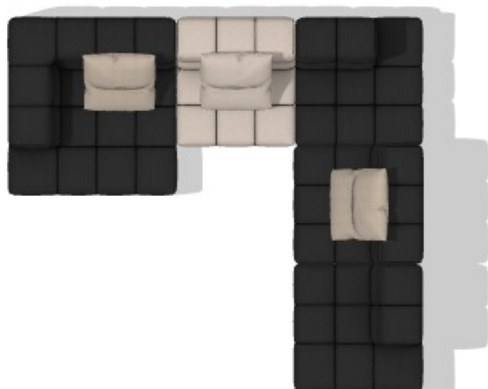

B&B
ITALIA

TUFTY-TIME

DIMENSIONS

W349 D315 H74 CM | W137 3/8" D124" H29 1/8"

T102C_3

CENTRAL ELEMENTS

102 x 109 x 63cm H

COVER

Astro rope 207 (2816207)

FEET FINISH

Black colour (0154N)

BACK CUSHION 60X60 | COVER

Astro rope 207 (2816207)

T109TPS_3

CENTRAL ELEMENTS

109 x 109 x 63cm H

COVER

Astro black 150 (2816150)

FEET FINISH

Black colour (0154N)

T143AS_4

CHAISE LONGUE

143 x 150 x 63cm H

COVER