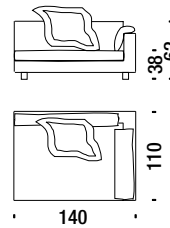

Nebula Nine elem.sx 140x110 piuma

F51

11,8mt. 1,2m³ 56Kg

Nebula Nine right elem.140x110 goose down

Nebula Nine elem.dx 140x110 piuma

F50

11,8mt. 1,2m³ 56Kg

Nebula Nine left elem.140x140 goose down