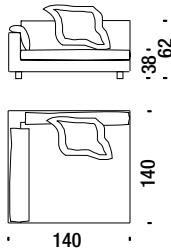

Nebula Nine left elem.140x140 goose down

Nebula Nine elem.sx 140x140 piuma

F49

13mt. 1,5m³ 64Kg