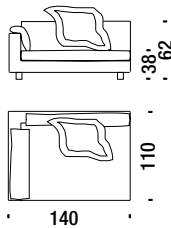

Nebula Nine left elem.140x110 goose down

Nebula Nine elem.sx 140x110 piuma

F51

11,8mt. 1,2m³ 56Kg