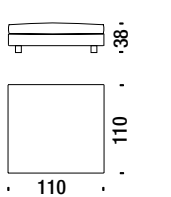

Nebula Nine elem.cent.140x110 fibra

F78

8,6mt. 1,2m³ 51Kg

Nebula Nine left elem.140x110 fiber

Nebula Nine elem.sx 140x110 fibra

F81

11,8mt. 1,2m³ 56Kg

Nebula Nine right elem.140x110 fiber

Nebula Nine elem.dx 140x110 fibra

F80

11,8mt. 1,2m³ 56Kg

Nebula Nine left elem.140x140 fiber

Nebula Nine elem.sx 140x140 fibra

F79

13mt. 1,5m³ 64Kg

Nebula Nine right elem.140x140 fiber

Nebula Nine elem.dx 140x140 fibra

F77

13mt. 1,5m³ 64Kg

Nebula Nine stool 110x110 fiber

Nebula Nine pouf 110x110 fibra

F82

4mt. 0,6m³ 37Kg

Nebula Nine cushion 60x60 fiber