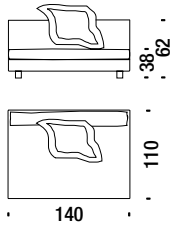

Nebula Nine elem.dx 110x140 piuma

F44

10,3mt. 1,2m³ 56Kg

Nebula Nine central elem.140x110 goose down

Nebula Nine elem.cent.140x110 piuma

F48

8,6mt. 1,2m³ 51Kg

Nebula Nine left elem.140x110 goose down