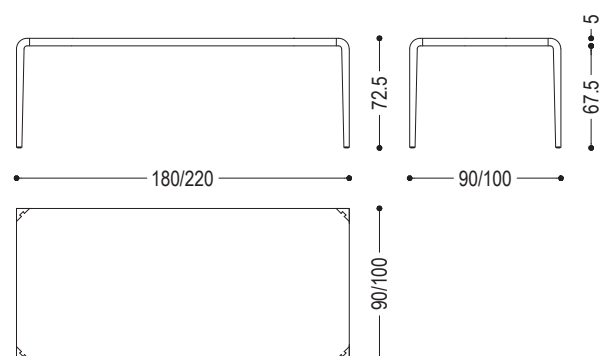

Table made entirely in solid wood with top in glued lists to which, by means of a particular dovetail system, the four legs are fixed.

ATTENTION: THE TABLE SLEEK IS DELIVERED ASSEMBLED AND CANNOT BE DISASSEMBLED. DO NOT TAKE THE TABLE OUT FROM THE PACKAGING PULLING THE LEGS. ONCE POSITIONED, IF YOU NEED TO MOVE THE TABLE DO NOT DRAG IT ON ITS LEGS, BUT LIFT IT COMPLETELY.

CODE	SIZE	A1	A2	A3	A4
SLEEK 4	W.180 x D.100 x H.72,5	■	■	■	■
SLEEK 1	W.180 x D.90 x H.72,5	■	■	■	■
SLEEK 5	W.200 x D.100 x H.72,5	■	■	■	■
SLEEK 2	W.200 x D.90 x H.72,5	■	■	■	■
SLEEK 6	W.220 x D.100 x H.72,5	■	■	■	■
SLEEK 3	W.220 x D.90 x H.72,5	■	■	■	■

AVAILABLE FINISHES:

A1: walnut without knots

A2: oak without knots

A3: oak without knots finish: whitened, mystic black, neutro

A4: oak without knots pigmented: ash grey, white milk, total black