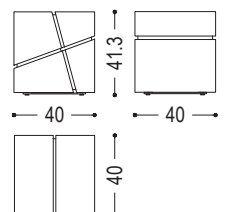

Stool made from a single block of scented cedar. It features a perpendicular incision that runs along the six faces.

CODE	SIZE	A7	A8	A9
J+I CROCETTA	W.40 x D.40 x H.41,3	■	■	■

AVAILABLE FINISHES:

- A7:** cedar
- A8:** sandblasted cedar
- A9:** cedar contract finish, vulcano cedar