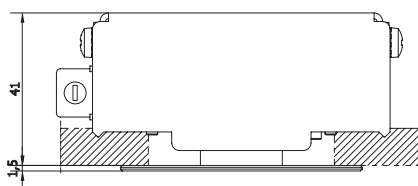

Canopy Type A (Acorn, Glo, Lit, Mom)

TECHNICAL SHEET

0811-92

Mounting: a soffitto / ceiling

Environment: Indoor - IP20

Materials: Metallo / Metal

Voltage: 220-240V 50/60Hz

Lighting Control: on-off / dimmable DALI

0811-93*

Mounting: incasso / recessed

Environment: Indoor - IP20

Materials: Metallo / Metal

Voltage: 220-240V 50/60Hz

*Cartongesso: foro Ø50 mm - spessore 10-15 mm

*Plasterboard: hole Ø50 mm - thickness 10-15 mm

0811-92 CEILING

Ø11,3 x H3,5

0811-93 RECESSED