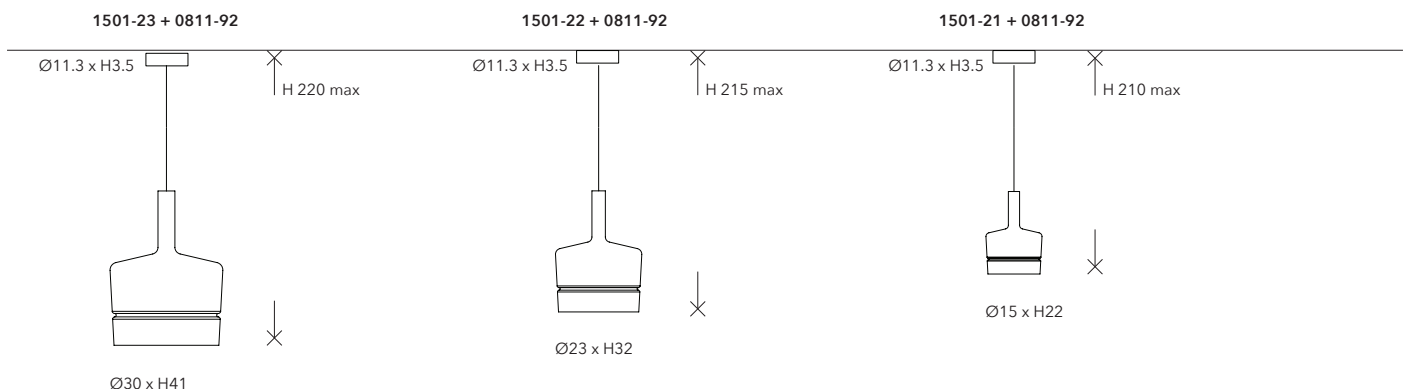

TECHNICAL SHEET

1501-23 LARGE

Mounting: Sospensione / Suspension
Environment: Indoor - IP20
Materials: Cemento - Vetro / Concrete - Glass
Voltage: 220-240V 50/60Hz
Source: LED 20W - CRI=90
Color Temperature: 3000K
Lumen: 777 lm
Lighting Control: Dimmerabile taglio di fase /
Dimmable phase cut

Cable RAL: 7013

1501-22 MEDIUM

Mounting: Sospensione / Suspension
Environment: Indoor - IP20
Materials: Cemento - Vetro / Concrete - Glass
Voltage: 220-240V 50/60Hz
Source: LED 15W - CRI=90
Color Temperature: 3000K
Lumen: 570 lm
Lighting Control: Dimmerabile taglio di fase /
Dimmable phase cut

Cable RAL: 7013

1501-20 MINI

Mounting: Sospensione / Suspension
Environment: Indoor - IP20
Materials: Cemento - Vetro / Concrete - Glass
Voltage: 220-240V 50/60Hz
Source: LED 8W - CRI=90
Color Temperature: 3000K
Lumen: 260 lm
Lighting Control: Dimmerabile taglio di fase /
Dimmable phase cut

Cable RAL: 7013

Rosoni / Canopies

0811-92 CANOPY TYPE A

Mounting: A soffitto / Ceiling
Environment: Indoor - IP20
Materials: Metallo / Metal
Voltage: 220-240V 50/60Hz
Lighting Control: On-off / Dimmable DALI

0811-93 CANOPY TYPE A RECESSED

Mounting: Incasso / Recessed
Environment: Indoor - IP20
Materials: Metallo / Metal
Voltage: 220-240V 50/60Hz

lampade installabili su piste type A /
lamps installable on plates type A