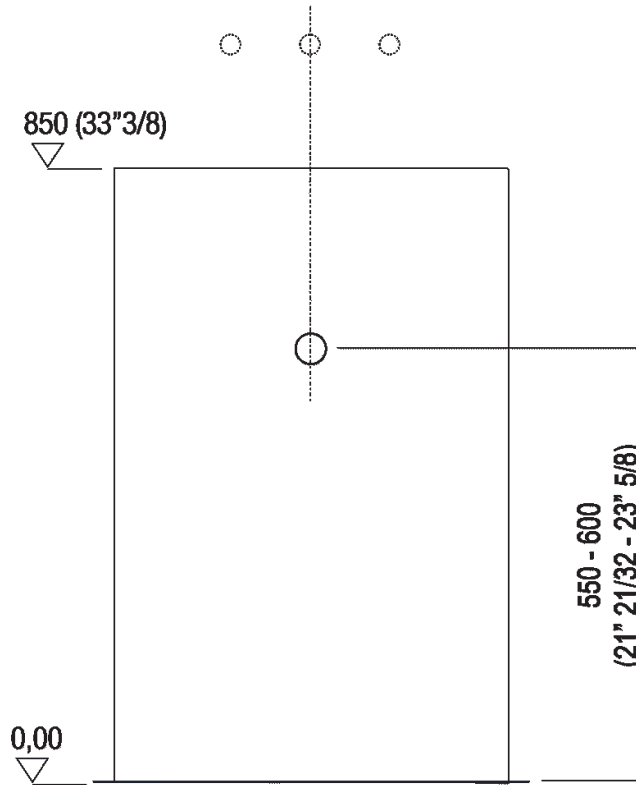

Rectangular wall mounted washbasin in white Carrara marble with support on the floor, without tap holes and overflow, complete with fixing kit. Designed to take waste .MET0563 or .MET0418L.

Height:	85 cm	33" 3/8 inches
Width:	55 cm	21" 5/8 inches
Weight:	190 kg	419 lbs
Depth:	49 cm	19" 1/4 inches
Packaging:	62 x 70 x 110 cm	24" 3/8 x 27" 4/8 x 43" 2/8 inches
Total weight:	236 kg	520 lbs

Main dimensions

Installation notes

Scarico per sifone a bottiglia
Drain for bottle trap

Tap position, recommended height

POSIZIONE RUBINETTERIA / TAP POSITION

Altezza consigliata / Recommended height