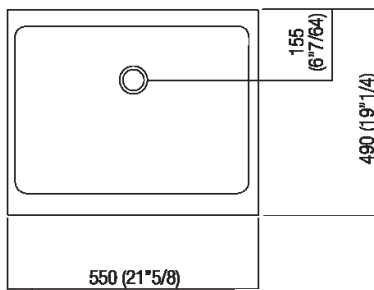

Rectangular wall mounted washbasin in white Carrara marble with support on the floor, without tap holes and overflow, complete with fixing kit. Designed to take waste .MET0563 or .MET0418L.

Height:	85 cm	33" 3/8 inches
Width:	55 cm	21" 5/8 inches
Weight:	190 kg	419 lbs
Depth:	49 cm	19" 1/4 inches
Packaging:	62 x 70 x 110 cm	24" 3/8 x 27" 4/8 x 43" 2/8 inches
Total weight:	236 kg	520 lbs

Main dimensions

Installation notes

Scarico per sifone a bottiglia
Drain for bottle trap

Tap position, recommended height

POSIZIONE RUBINETTERIA / TAP POSITION

Altezza consigliata / Recommended height