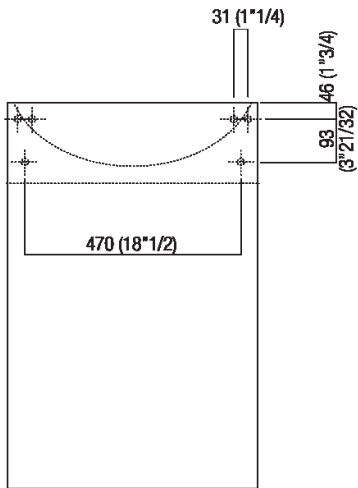

Rectangular wall mounted washbasin in white Carrara marble with support on the floor, without tap holes and overflow, complete with fixing kit. Designed to take waste .MET0563 or .MET0418L.

Height:	85 cm	33" 3/8 inches
Width:	55 cm	21" 5/8 inches
Weight:	190 kg	419 lbs
Depth:	49 cm	19" 1/4 inches
Packaging:	62 x 70 x 110 cm	24" 3/8 x 27" 4/8 x 43" 2/8 inches
Total weight:	236 kg	520 lbs

Main dimensions

Installation notes

Scarico per sifone a bottiglia
Drain for bottle trap

Tap position, recommended height

POSIZIONE RUBINETTERIA / TAP POSITION

Altezza consigliata / Recommended height