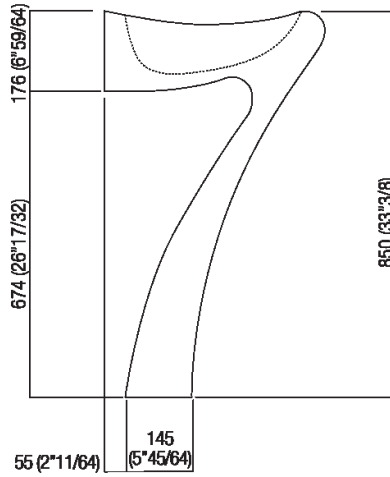

Independent washbasin

ACER0731

Angelo Mangiarotti, 2003

Washbasin with sculatural traits, carved from a single block of marble.

Finishes

White Carrara

Materials

Marble

Rectangular wall mounted washbasin in white Carrara marble with support on the floor, without tap holes and overflow, complete with fixing kit. Designed to take waste .MET0563 or .MET0418L.

Height:	85 cm	33" 3/8 inches
Width:	55 cm	21" 5/8 inches
Weight:	190 kg	419 lbs
Depth:	49 cm	19" 1/4 inches
Packaging:	62 x 70 x 110 cm	24" 3/8 x 27" 4/8 x 43" 2/8 inches
Total weight:	236 kg	520 lbs

Main dimensions

Installation notes

Scarico per sifone a bottiglia
Drain for bottle trap

Tap position, recommended height

POSIZIONE RUBINETTERIA / TAP POSITION

Altezza consigliata / Recommended height