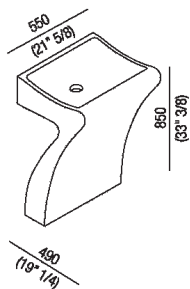

Independent washbasin

ACER0731

Angelo Mangiarotti, 2003

Washbasin with sculatural traits, carved from a single block of marble.

Finishes

White Carrara

Materials

Marble

Rectangular wall mounted washbasin in white Carrara marble with support on the floor, without tap holes and overflow, complete with fixing kit. Designed to take waste .MET0563 or .MET0418L.

Height:	85 cm	33" 3/8 inches
Width:	55 cm	21" 5/8 inches
Weight:	190 kg	419 lbs
Depth:	49 cm	19" 1/4 inches
Packaging:	62 x 70 x 110 cm	24" 3/8 x 27" 4/8 x 43" 2/8 inches
Total weight:	236 kg	520 lbs

Main dimensions

Installation notes

Scarico per sifone a bottiglia
Drain for bottle trap

Tap position, recommended height

POSIZIONE RUBINETTERIA / TAP POSITION

Altezza consigliata / Recommended height