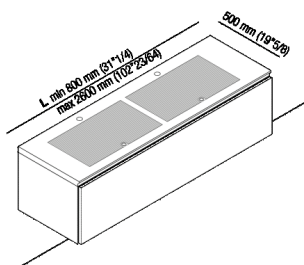

Top in support on the containers, with 2
recesses

ALELLM0CC2_

Benedini Associati, Diego Cisi, Andrés Jost,
2015

Top to be positioned on the containers of the
Lato programme, with recesses.

Materials

Marble

Corian®

The Ell top is available in support on the containers of the Lato programme. The front edge is shaped to facilitate the opening of the drawers, while the side edges are vertical and they allow using the top in the niche. The countertop is made in Corian® white, Carrara white, Carnic gray or black Marquina. The recesses are freely positioned along the whole length of the top complying with the distances from the edges and those between the recesses and they are complete with grill. The basin is not fitted with drain. Designed for waste .MET0563 with .KIT0731 and concealed waste trap . PLA0456 or waste .MET0563 with bottle trap.

Note: Upon request, and after technical evaluation, other Corian® colours and types of marble are possible. It is available with a minimum length of 80 cm (31" 1/4) and a maximum length of 260 cm (102" 23/64).