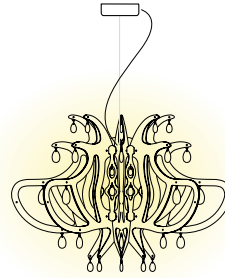

MEDUSA SUSPENSION

Light Source: 1 X 12W E27 LED Filament Bulb

Dimmable: with dimmable bulbs

Materials: Opalflex®, Cristalflex®

With: 56 Schöler crystals

Weight: net 4,5 Kg - gross 6,8 Kg

Packaging: 59 x 36,5 x h. 46 cm

FINISH	PRODUCT CODE	EAN CODE	CANOPY DETAILS
 BLACK	MEDSM00BLK01T00000EU	8024727037127	Ø 12 x h. 3,2 cm 
	ACCESSORIES 6M CABLE KIT (must be ordered with lamp)		

MEDUSA SUSPENSION

Light Source: 1 X 12W E26 LED Filament Bulb

Dimmable: with dimmable bulbs

Materials: Opalflex®, Cristalflex®

With: 56 Schöler crystals

Weight: net 9,92 lbs - gross 14,99 lbs

Packaging: 23,23 x 14,37 x h. 18,11 in

FINISH	PRODUCT CODE	EAN CODE	CANOPY DETAILS
 BLACK	MEDSM00BLK01T00000US		Ø 4,72 x h. 1,26 in 
	ACCESSORIES 6M CABLE KIT		