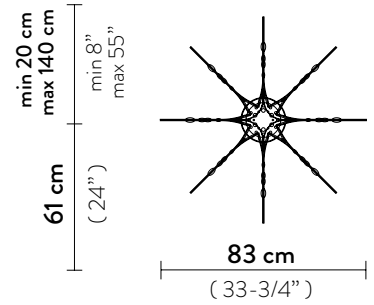

MEDUSA SUSPENSION

Light Source: 1 X 12W E27 LED Filament Bulb

Dimmable: with dimmable bulbs

Materials: Opalflex®, Cristalflex®

With: 56 Schöler crystals

Weight: net 4,5 Kg - gross 6,8 Kg

Packaging: 59 x 36,5 x h. 46 cm

FINISH	PRODUCT CODE	EAN CODE	CANOPY DETAILS
 BLACK	MEDSM00BLK01T00000EU	8024727037127	Ø 12 x h. 3,2 cm 
	ACCESSORIES 6M CABLE KIT (must be ordered with lamp)		

MEDUSA SUSPENSION

Light Source: 1 X 12W E26 LED Filament Bulb

Dimmable: with dimmable bulbs

Materials: Opalflex®, Cristalflex®

With: 56 Schöler crystals

Weight: net 9,92 lbs - gross 14,99 lbs

Packaging: 23,23 x 14,37 x h. 18,11 in

FINISH	PRODUCT CODE	EAN CODE	CANOPY DETAILS
 BLACK	MEDSM00BLK01T00000US		Ø 4,72 x h. 1,26 in 
	ACCESSORIES 6M CABLE KIT		