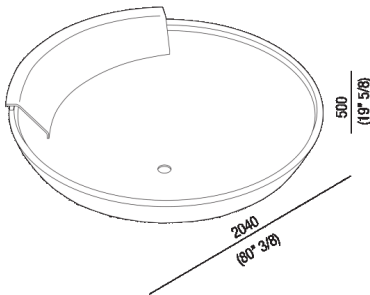

Bathtub with 1 backrest

AVAS0906EZG

Benedini Associati, 2018

Big size round shape bathtub in stainless steel and bicoloured finish with white inner side and dark grey outside, with one or two backrests in white Cristalplant® outdoor. Suitable for Outdoor spaces.

**Finishes**

White/dark grey

**Materials**

Stainless steel

Circular stainless steel bathtub, painted in white (RAL9003) with dark grey exterior (RAL7021) with backrest in white Cristalplant® outdoor, overflow hole, without tap holes. Taps can be wall or floor mounted. The bath already includes the waste trap .MET0433WU (.MET0434 for bathtubs on display). The two-coloured model can be made in a colour chosen by the client, price to be calculated. For an easier installation of the bathtubs we recommend to use the template for the positioning of the waste trap AKITPZVAS.

Height:	50 cm	19" 5/8 inches
Diameter:	204 cm	80" 3/8 inches
Weight:	227 kg	500 lbs
Capacity:	880 l	232 gal
Packaging:	210 x 210 x 55 cm	82" 5/8 x 82" 5/8 x 21" 5/8 inches
Total weight:	397 kg	875 lbs

Note: Approximate height, considering the piece's manual production; take into account a tolerance of mm +60/-30 (+2"3/8 / -1"1/4).

Main dimensions

Dimensions for recess

Quote per rubinetteria a parete

	A*	B**	C
FEZ (EFEZ027)	620 (24*13/32)	-	80 (3*5/32)
LIMÓN (ELIM443)	620 (24*13/32)	-	80 (3*5/32)
MEMORY (EMEM324, EMEM343)	620 (24*13/32)	-	80 (3*5/32)
(EMEM342)	620 (24*13/32)	-	50 (1*31/32)
MEMORY MIX (EMIX437)	620 (24*13/32)	-	50 (1*31/32)
SQUARE (ERUB1117)	-	620 (24*13/32)	50 (1*31/32)
(ERUB1118)	-	620 (24*13/32)	80 (3*5/32)
SEN (ESEN0912V)	-	620 (24*13/32)	80 (3*5/32)