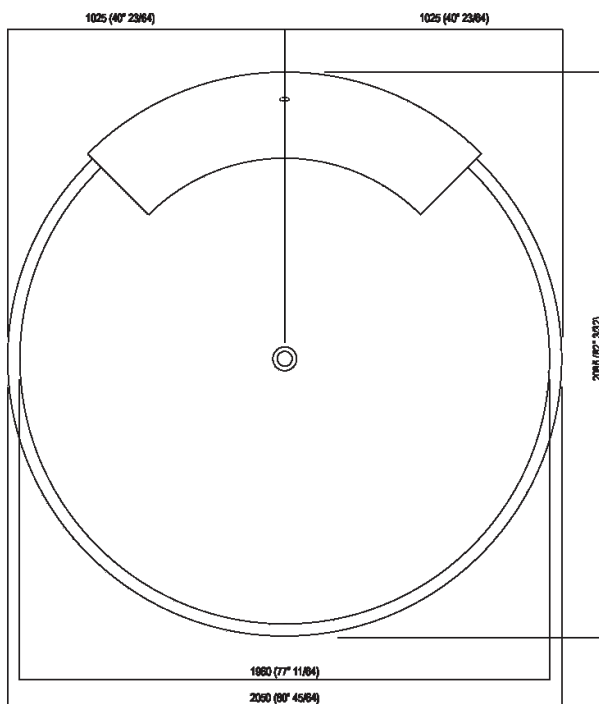

Bathtub with 1 backrest

AVAS0906EZG

Benedini Associati, 2018

Big size round shape bathtub in stainless steel and bicoloured finish with white inner side and dark grey outside, with one or two backrests in white Cristalplant® outdoor. Suitable for Outdoor spaces.

**Finishes**

White/dark grey

**Materials**

Stainless steel

Circular stainless steel bathtub, painted in white (RAL9003) with dark grey exterior (RAL7021) with backrest in white Cristalplant® outdoor, overflow hole, without tap holes. Taps can be wall or floor mounted. The bath already includes the waste trap .MET0433WU (.MET0434 for bathtubs on display). The two-coloured model can be made in a colour chosen by the client, price to be calculated. For an easier installation of the bathtubs we recommend to use the template for the positioning of the waste trap AKITPZVAS.

Height:	50 cm	19" 5/8 inches
Diameter:	204 cm	80" 3/8 inches
Weight:	227 kg	500 lbs
Capacity:	880 l	232 gal
Packaging:	210 x 210 x 55 cm	82" 5/8 x 82" 5/8 x 21" 5/8 inches
Total weight:	397 kg	875 lbs

Note: Approximate height, considering the piece's manual production; take into account a tolerance of mm +60/-30 (+2"3/8 / -1"1/4).

Main dimensions

Dimensions for recess

Quote per rubinetteria a parete

	A*	B**	C
FEZ (EFEZ027)	620 (24*13/32)	-	80 (3*5/32)
LIMÓN (ELIM443)	620 (24*13/32)	-	80 (3*5/32)
MEMORY (EMEM324, EMEM343)	620 (24*13/32)	-	80 (3*5/32)
(EMEM342)	620 (24*13/32)	-	50 (1*31/32)
MEMORY MIX (EMIX437)	620 (24*13/32)	-	50 (1*31/32)
SQUARE (ERUB1117)	-	620 (24*13/32)	50 (1*31/32)
(ERUB1118)	-	620 (24*13/32)	80 (3*5/32)
SEN (ESEN0912V)	-	620 (24*13/32)	80 (3*5/32)