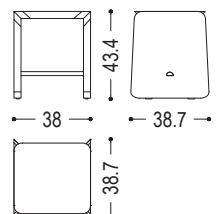

Stool completely made of solid wood, composed of three pieces with smoothed sides, jointed together and with footrest inserted between the legs.

CODE	SIZE	A1	A2	A3	A4	A7	A9
TAK	W.38 x D.38,7 x H.43,4	■	■	■	■	■	■

AVAILABLE FINISHES:

A1: walnut without knots, walnut with knots

A2: oak without knots, oak with knots

A3: oak without knots finish: whitened, mystic black, neutro
oak with knots finish: whitened, mystic black, neutro

A4: oak without knots pigmented: ash grey, white milk, total black
oak with knots pigmented: ash grey, white milk, total black

A7: cedar

A9: cedar contract finish