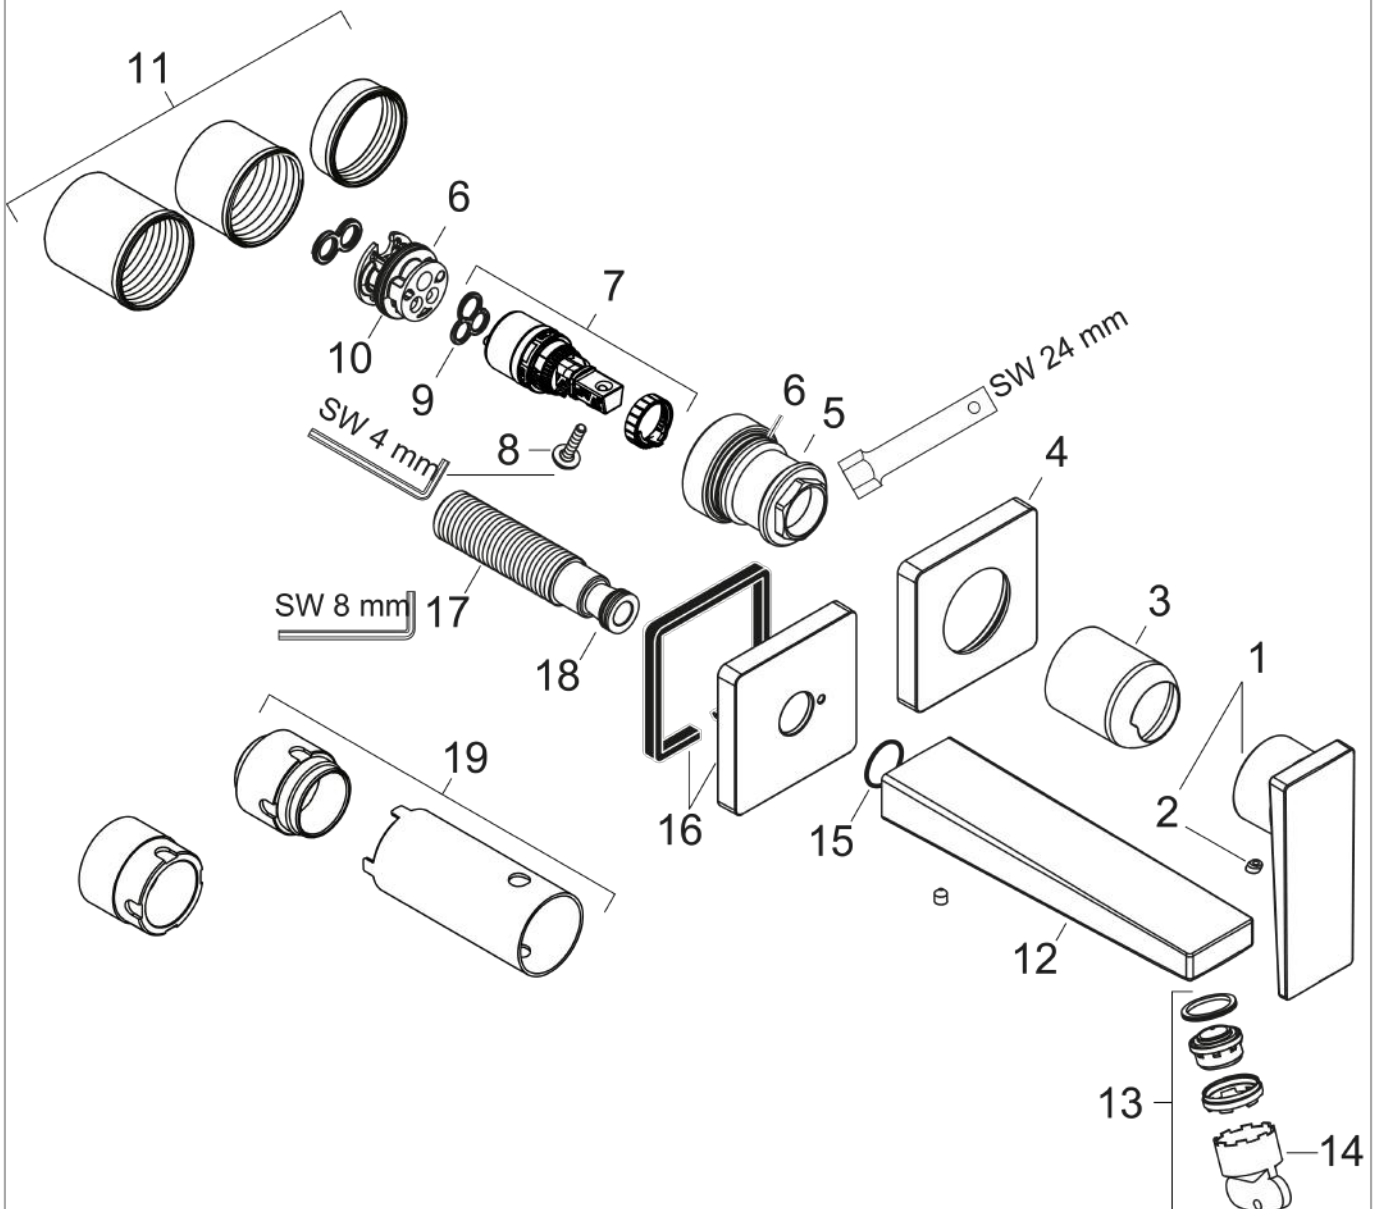

##### product features

- consists of: single lever basin mixer for concealed installation wall-mounted, waste set
- projection 225 mm
- spray type: normal spray
- maximum flow rate at 3 bar: 5 l/min
- ceramic cartridge
- temperature limitation adjustable
- suitable for continuous flow water heaters
- material waste set: metal
- connection type: basic set
- connection dimension: DN15
- handle can be positioned on the right or left, depends on the basic set installation
- non-closing waste set

#### Scale drawing

**Metropol**

**Single lever basin mixer for concealed installation 230 wall-mounted with lever handle**

Surfaces: **Chrome** Article Number: **32526000**

**Flowchart**

**Metropol**

**Single lever basin mixer for concealed installation 230 wall-mounted with lever handle**

Surfaces: **Chrome** Article Number: **32526000**

**Exploded Drawing**

Year of production: >04/17

**Metropol****Single lever basin mixer for concealed installation 230 wall-mounted with lever handle**Surfaces: **Chrome** Article Number: **32526000****Spare part list**

Year of production: &gt;04/17

Pos.	Description	Article Number	Price	PU
1	handle	93163000	-	1
2	screw cover	96338000	-	1
3	sleeve	93053000	-	1
4	escutcheon for handle	93161000	-	1
5	nut	93141000	-	1
6	O-ring 26x2	98147000	-	1
7	cartridge, assy	97685000	-	1
8	locking screw for handle	95140000	-	1
9	seal	98865000	-	1
10	adapter for cartridge	95634000	-	1
11	fixing set	97971000	-	1
12	spout 225 mm	93166000	-	1
13	aerator M24x1 (5 l/min)	92996000	-	1
14	service tool	95661000	-	1
15	O-ring 18x1,5	98231000	-	1
16	escutcheon for spout	93162000	-	1
17	connecting thread G½	95626000	-	1
18	O-ring 13x2	98128000	-	1
19	extension set 25 mm for 13622180	31971000	-	1
a	base body	13622180	-	1
b	waste	50001000	-	1
c	adapter for exchanged connections	93819000	-	1