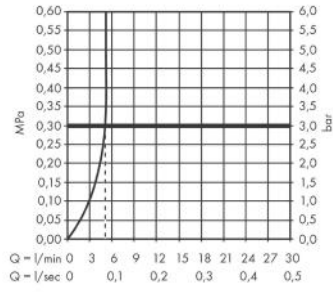

#### Scale drawing

**Metropol**

**Single lever basin mixer for concealed installation 230 wall-mounted with lever handle**

Surfaces: **Chrome** Article Number: **32526000**

**Flowchart**

**Metropol**

**Single lever basin mixer for concealed installation 230 wall-mounted with lever handle**