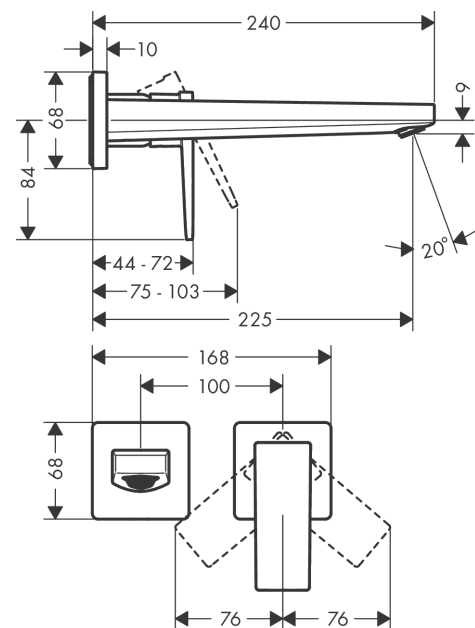

Scale drawing