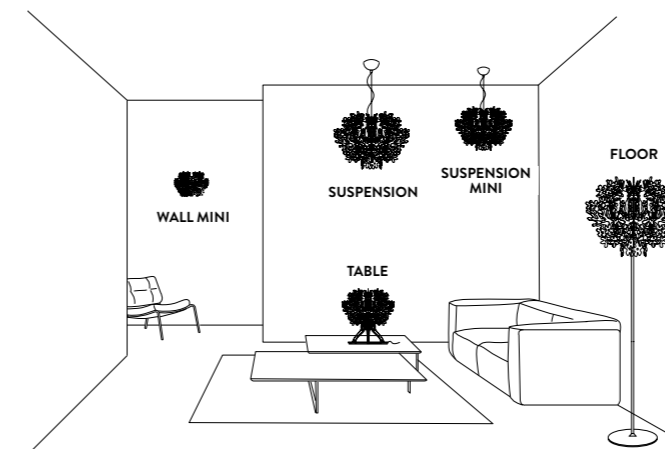

CANOPY DETAILS

FIORELLA SUSPENSION

LARGE: Ø 12 cm x h. 6 cm (Ø 4-3/4" x h. 2-1/4")

MINI: Ø 10 cm x h. 5,5 cm (Ø 4" x h. 2")

6m. cable kit must be ordered with lamp purchase
Kit Cavi da 6m da richiedere tassativamente in fase di ordine

Kit di installazione multipla su richiesta
Multiple installation kit on request

PRODUCT / PRODOTTO	DIMENSIONS / MISURE	COLOUR/COLORE	CODE / CODICE
FIORELLINA TABLE Bulbs E14: 1X 6W LED Filament Made of: Opalflex® / Cristalflex® Goldflex® / Steelflex® / Copperflex® With: Base matching colour Weight: net Kg 1 - gross Kg 1,5 Package: 39 x 34 x h. 38 cm		☐ WHITE ☐ GOLD ☐ SILVER ☐ COPPER	FIOTS00WHT000000000EU FIOTS00GLD000000000EU FIOTS00SLV000000000EU FIOTS00CPP000000000EU

FIORELLA ENTIRE COLLECTION