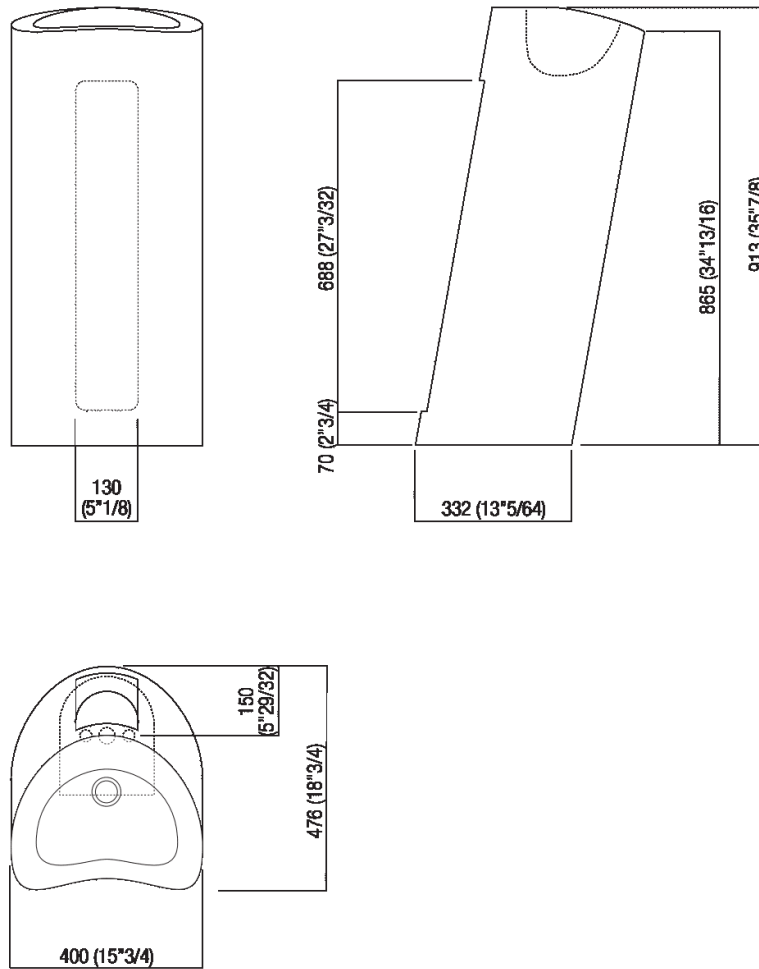

Independent washbasin without tap hole
 ACER0732

Angelo Mangiarotti, 2003

Washbasin in white Carrara marble:
 functionality and sculpural lines for a timeless
 icon.

Materiali

Marble

Stone

Floor standing washbasin carved in white Carrara marble, available with or without tap hole, without overflow. Compulsory floor fixing kit must be ordered separately. It is possible to order the fixing kit in advance to allow fixing under finished floor surface. Designed to take waste .MET0563. It must be fitted with a bottle trap. It is possible to connect it to the drain through the floor (requires AKIT0811).

Altezza:	91.3 cm	35" 7/8 inches
Larghezza:	40 cm	15" 3/4 inches
Peso:	153 kg	337 lbs
Profondità :	47.6 cm	18" 3/4 inches
Confezione:	56 x 57 x 110 cm	22" x 22" 4/8 x 43" 2/8 inches
Peso della confezione:	190 kg	419 lbs

Main dimensions

Installation notes

Scarico per sifone a bottiglia
Drain for bottle trap

Installation notes

Scarico per sifone a pavimento
Drain for floor mounted waste trap

Tap position, recommended height

POSIZIONE RUBINETTERIA / TAP POSITION

Altezza consigliata / Recommended height