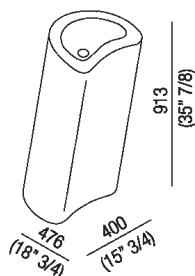

Independent washbasin without tap hole
 ACER0732

Angelo Mangiarotti, 2003

Washbasin in white Carrara marble:
 functionality and sculpural lines for a timeless
 icon.

Materiali

Marble

Stone

Floor standing washbasin carved in white Carrara marble, available with or without tap hole, without overflow. Compulsory floor fixing kit must be ordered separately. It is possible to order the fixing kit in advance to allow fixing under finished floor surface. Designed to take waste .MET0563. It must be fitted with a bottle trap. It is possible to connect it to the drain through the floor (requires AKIT0811).

Altezza:	91.3 cm	35" 7/8 inches
Larghezza:	40 cm	15" 3/4 inches
Peso:	153 kg	337 lbs
Profondità :	47.6 cm	18" 3/4 inches
Confezione:	56 x 57 x 110 cm	22" x 22" 4/8 x 43" 2/8 inches
Peso della confezione:	190 kg	419 lbs

Main dimensions

Installation notes

Scarico per sifone a bottiglia
Drain for bottle trap

Installation notes

Scarico per sifone a pavimento
Drain for floor mounted waste trap

Tap position, recommended height

POSIZIONE RUBINETTERIA / TAP POSITION

Altezza consigliata / Recommended height