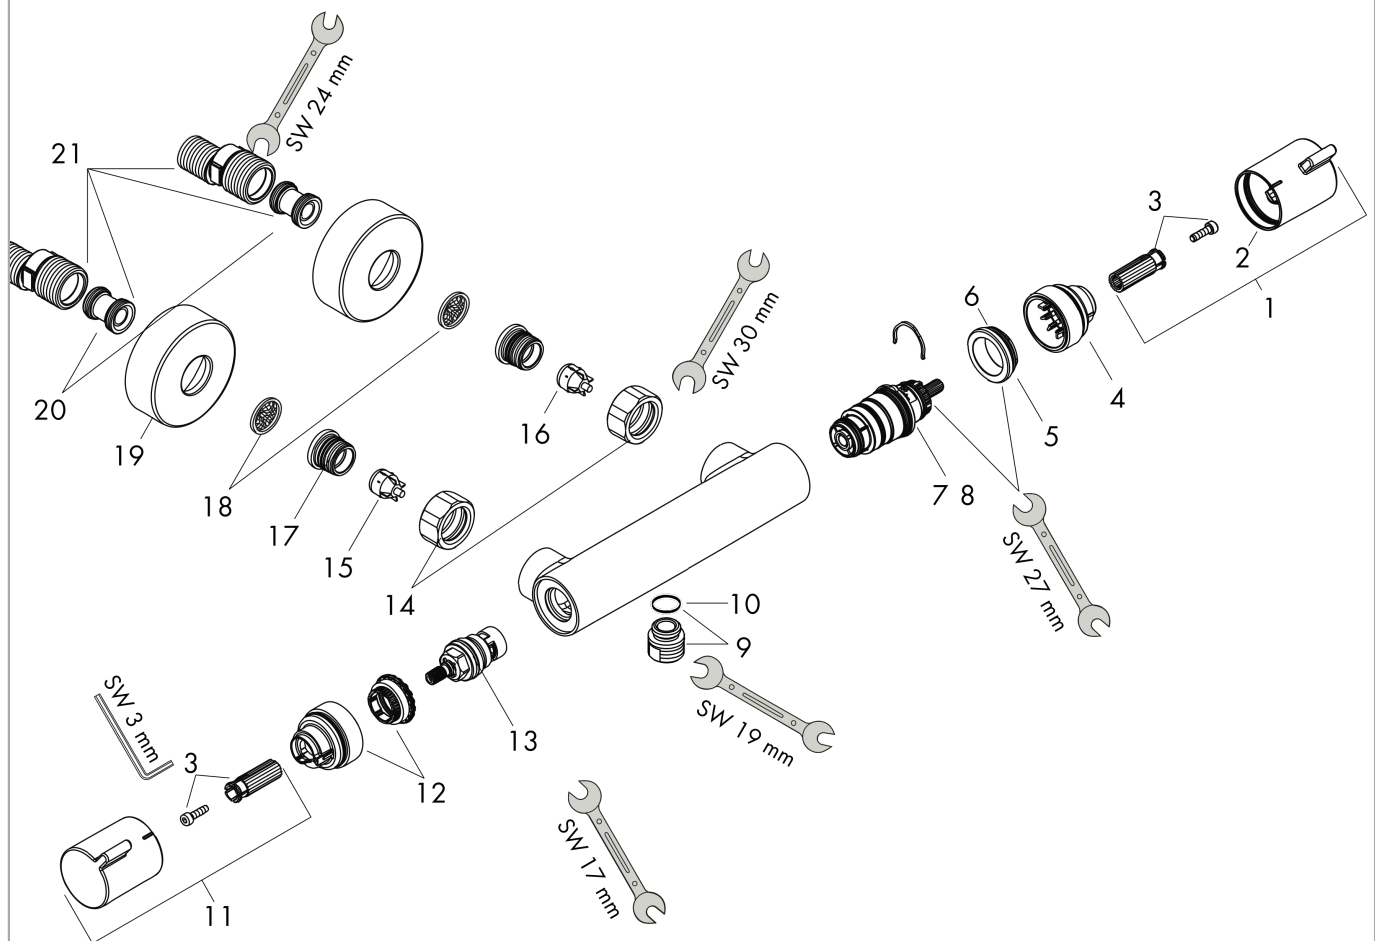

Ecostat**Shower thermostat Comfort for exposed installation HQ**Surfaces: **Chrome** Article Number: **13113000****Description****product features**

- 1 function
- volume control for 1 outlet
- centre distance: 150 ± 12 mm
- flow rate hand shower connection at 3 bar: 17 l/min
- ceramic valve 180° , thermostat cartridge
- safety lock at 40° C
- temperature limitation adjustable
- non-return valve
- with silencer
- material handles: metal
- connection type: s-shaped connections
- connection dimension: DN15
- dirt filter included

Product image**Scale drawing**

Ecostat

Shower thermostat Comfort for exposed installation HQ

Surfaces: **Chrome** Article Number: **13113000**

Flowchart

Ecostat
Shower thermostat Comfort for exposed installation HQ
 Surfaces: **Chrome** Article Number: **13113000**

Exploded Drawing

Year of production: >07/12

Ecostat**Shower thermostat Comfort for exposed installation HQ**Surfaces: **Chrome** Article Number: **13113000****Spare part list**

Year of production: >07/12

Pos.	Description	Article Number	Price	PU
1	handle	95836000	-	1
2	pushbutton	92848000	-	1
3	handle fixing set	95843000	-	1
4	safety set	95839000	-	1
5	nut	98913000	-	1
6	O-ring 26x1,5	98390000	-	1
7	thermostat cartridge	98282000	-	1
8	cartridge for exchanged connections	92373000	-	1
9	connecting thread	95392000	-	1
10	O-ring 14x2	98129000	-	1
11	handle	95845000	-	1
12	safety set	95841000	-	1
13	shut off unit	94149000	-	1
14	set of nuts	96157000	-	1
15	non return valve (pressure-resistant up to 2 MPa)	93136000	-	1
16	non return valve	96737000	-	1
17	O-ring 17x1,5	98137000	-	1
18	filter packing	96922000	-	1
19	escutcheon Ø 70 mm	94135000	-	1
20	noise reduction	96429000	-	1
21	set of S-unions (±12 mm)	94140000	-	1
a	set of S-unions (±32 mm)	98592000	-	1
b	brake disc	92469000	-	1