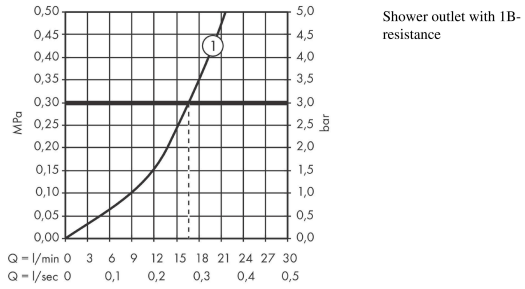

Ecostat**Shower thermostat Comfort for exposed installation HQ**Surfaces: **Chrome** Article Number: **13113000****Description****product features**

- 1 function
- volume control for 1 outlet
- centre distance: 150 ± 12 mm
- flow rate hand shower connection at 3 bar: 17 l/min
- ceramic valve 180° , thermostat cartridge
- safety lock at 40° C
- temperature limitation adjustable
- non-return valve
- with silencer
- material handles: metal
- connection type: s-shaped connections
- connection dimension: DN15
- dirt filter included

Product image**Scale drawing**

Ecostat

Shower thermostat Comfort for exposed installation HQ

Surfaces: **Chrome** Article Number: **13113000**

Flowchart

Ecostat
Shower thermostat Comfort for exposed installation HQ
 Surfaces: **Chrome** Article Number: **13113000**