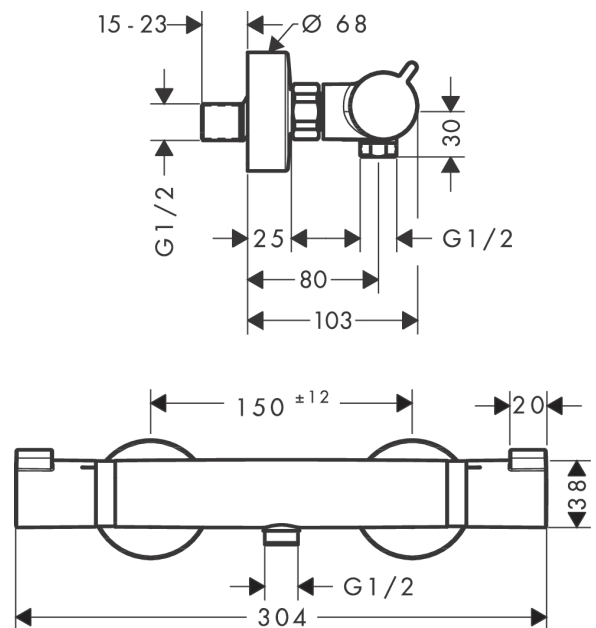

Ecostat**Shower thermostat Comfort for exposed installation HQ**Surfaces: **Chrome** Article Number: **13113000****Description****product features**

- 1 function
- volume control for 1 outlet
- centre distance: 150 ± 12 mm
- flow rate hand shower connection at 3 bar: 17 l/min
- ceramic valve 180° , thermostat cartridge
- safety lock at 40° C
- temperature limitation adjustable
- non-return valve
- with silencer
- material handles: metal
- connection type: s-shaped connections
- connection dimension: DN15
- dirt filter included

Product image**Scale drawing**

Ecostat

Shower thermostat Comfort for exposed installation HQ

Surfaces: **Chrome** Article Number: **13113000**

Flowchart

Ecostat
Shower thermostat Comfort for exposed installation HQ
 Surfaces: **Chrome** Article Number: **13113000**

Exploded Drawing

Year of production: >07/12

Ecostat**Shower thermostat Comfort for exposed installation HQ**Surfaces: **Chrome** Article Number: **13113000****Spare part list**

Year of production: >07/12

Pos.	Description	Article Number	Price	PU
1	handle	95836000	-	1
2	pushbutton	92848000	-	1
3	handle fixing set	95843000	-	1
4	safety set	95839000	-	1
5	nut	98913000	-	1
6	O-ring 26x1,5	98390000	-	1
7	thermostat cartridge	98282000	-	1
8	cartridge for exchanged connections	92373000	-	1
9	connecting thread	95392000	-	1
10	O-ring 14x2	98129000	-	1
11	handle	95845000	-	1
12	safety set	95841000	-	1
13	shut off unit	94149000	-	1
14	set of nuts	96157000	-	1
15	non return valve (pressure-resistant up to 2 MPa)	93136000	-	1
16	non return valve	96737000	-	1
17	O-ring 17x1,5	98137000	-	1
18	filter packing	96922000	-	1
19	escutcheon Ø 70 mm	94135000	-	1
20	noise reduction	96429000	-	1
21	set of S-unions (±12 mm)	94140000	-	1
a	set of S-unions (±32 mm)	98592000	-	1
b	brake disc	92469000	-	1