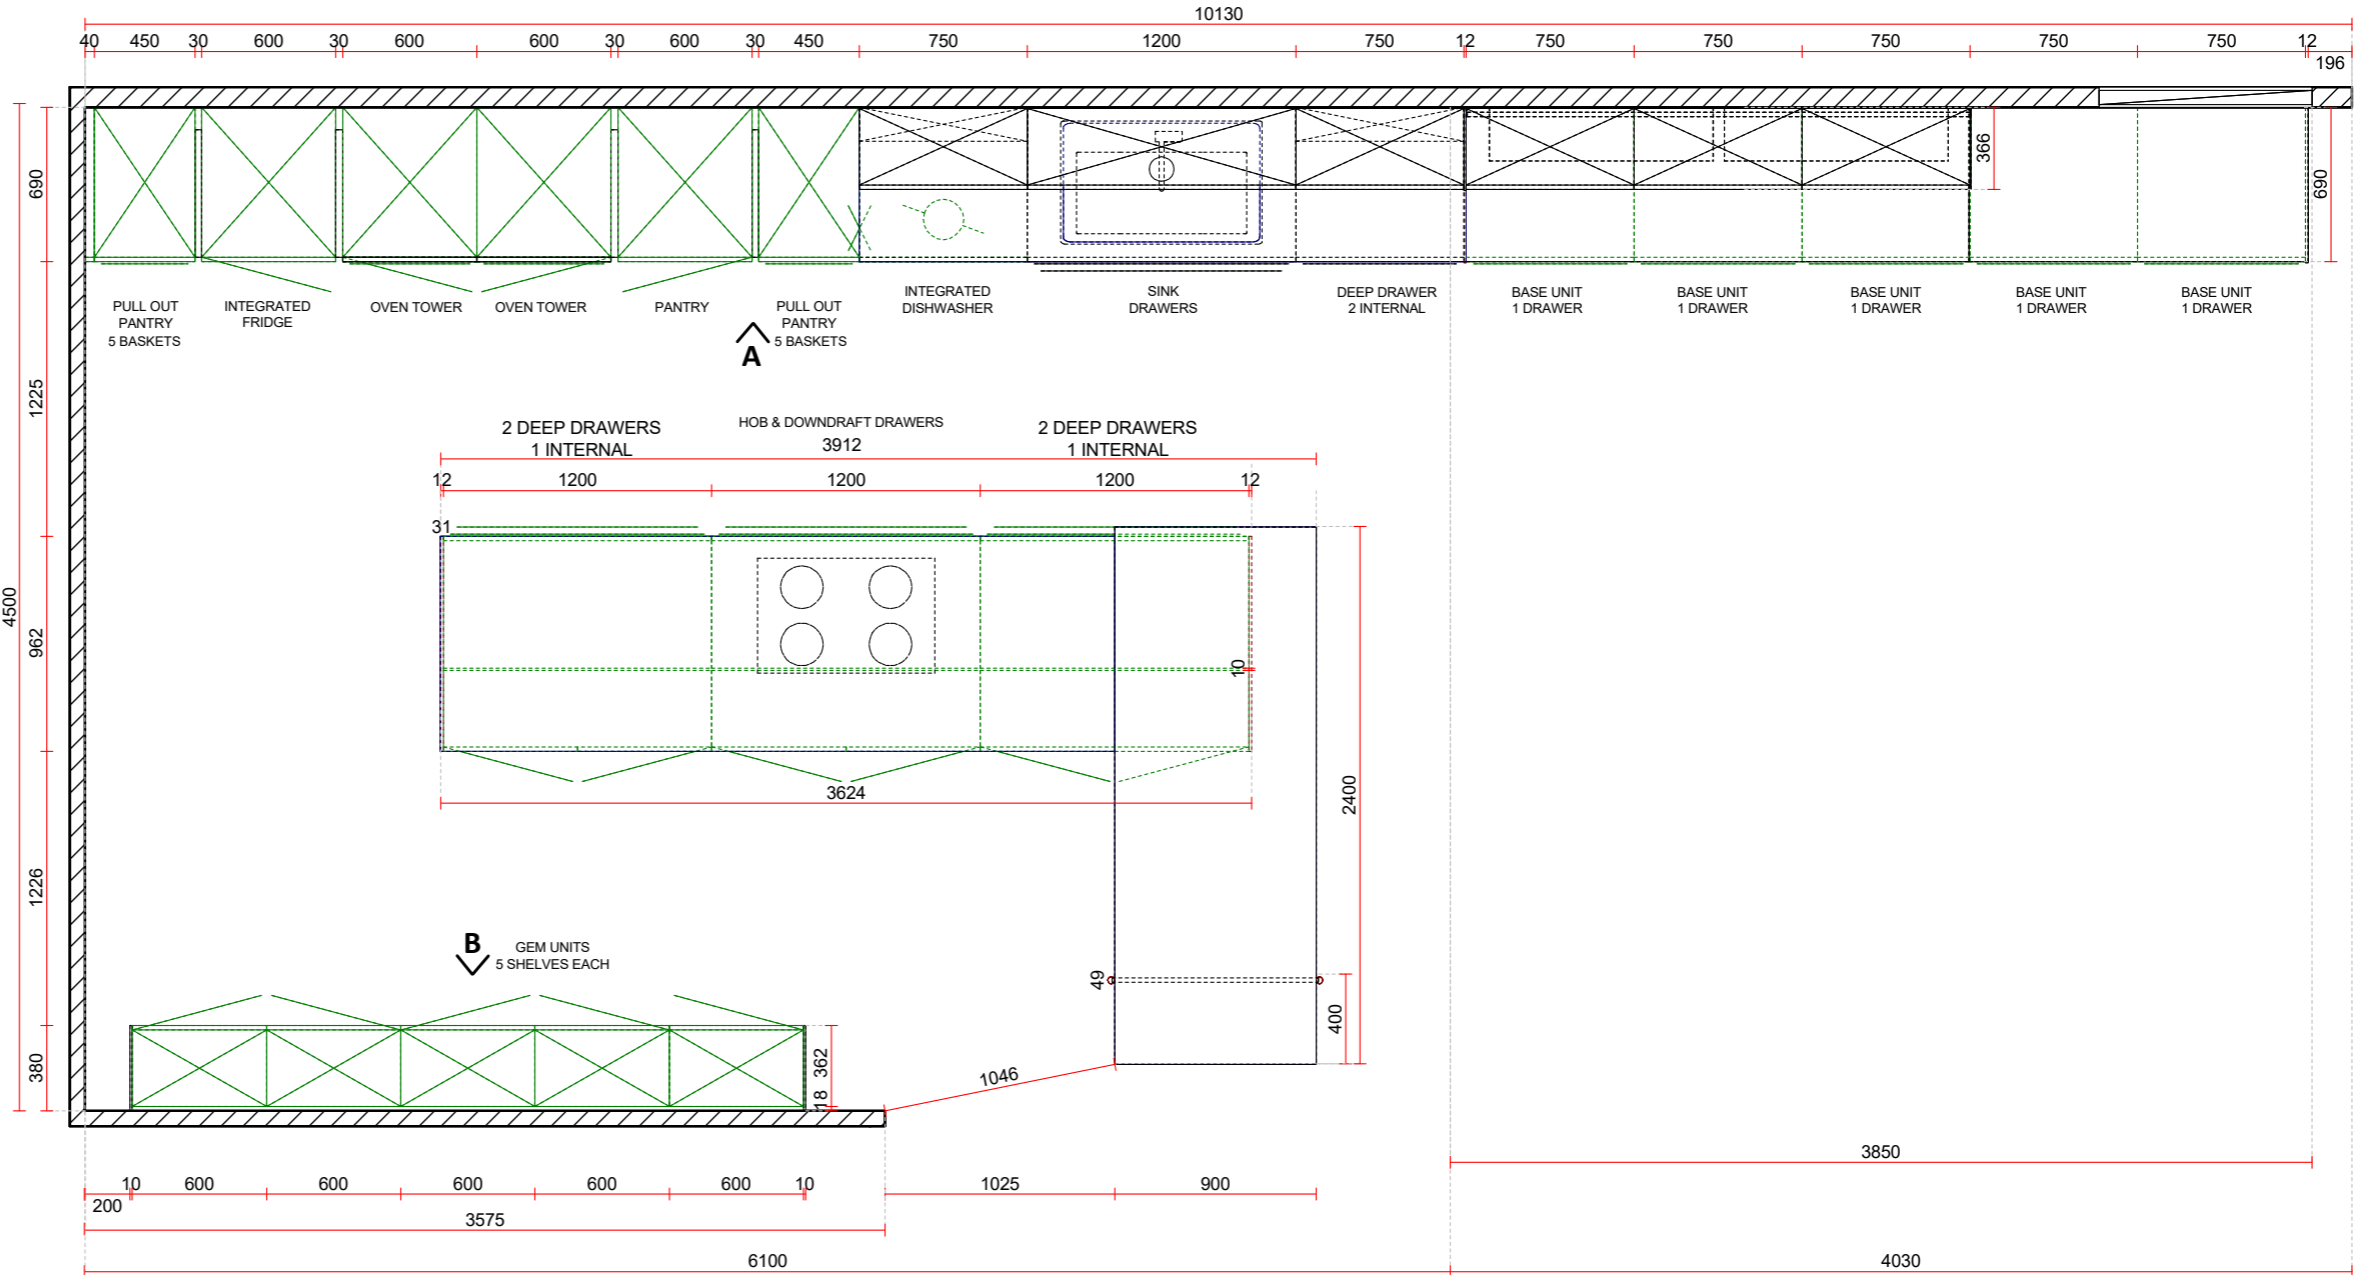

ACCESSORIES
DAY BOX 2 STORAGE SHELVES
TATTI BRUSHED OAK, BURNISH ALUMINIUM FRAME
DAY BOX 1 STORAGE SHELF AND GLASS RACK
TATTI BRUSHED OAK, BURNISH ALUMINIUM FRAME
CUTLERY TRAY (2 SET) 750 MM
WHITE LACQUERED OAK WITH STAINLESS STEEL BASE
NYLON KNIFE BLOCK STAINLESS STEEL BASE
THREE PIECE JAR SET STAINLESS STEEL BASE - GLASS JARS
SPICE RACK STAINLESS STEEL

ISLAND

BENCHTOP ARRITAL 12 MM PORCELAIN NERO GRECO (GREEK BLACK)
SIDE PANEL ARRITAL 12 MM PORCELAIN

BASE UNITS
FRONTS AK_PROJECT TATTI BRUSHED OAK
CARCASS NIGHT - 1 DRAWER SET IN ICE
HANDLES 30° DOOR CUT FOR FLAT GROOVE TATTI BRUSHED OAK
PLINTH 100 MM BURNISHED ALUMINIUM

ACCESSORIES
LED SENSOR LIGHTS
EXTENDED WORKTOP STAINLESS STEEL BASE WORKTOP SUPPORT
DISH RACK STAINLESS STEEL
PLATE DIVIDER BEECH PEG BOARD - 2 SETS OF PEGS

TV CONSOLE

BENCHTOP ARRITAL 12MM PORCELAIN NERO GRECO (GREEK BLACK)
SIDE PANEL ARRITAL 12MM PORCELAIN

BASE UNIT & SHELVES
FRONTS AK_04 TATTI BRUSHED OAK
CARCASS NIGHT
HANDLES PTO
PLINTH 100 MM TATTI BRUSHED OAK

WALL UNITS
FRONTS AK_04 5MM PORCELAIN THICKNESS (GREEK BLACK)
CARCASE NIGHT
HANDLES COMPOSED DOOR FOR GROOVE (BLACK)
EXTRAS BUILT IN LED LIGHTS

GEM UNITS

DOOR FRONT AK_04 PORCELAIN 5MM NERO GRECO (GREEK BLACK)
HANDLES BURNISHED ALUMINIUM FRAME
SIDE NIGHT
BACK TATTI BRUSHED OAK
EXTRAS BUILT IN LED LIGHTS
PLINTH 100 MM BURNISHED ALUMINIUM

The design and the associated drawings remain the property of Neospace International Ltd and not permitted to be used by others for quoting or manufacturing purposes unless the design fee has been paid in full to Neospace International Ltd. All provided dimensions & size designations are subject to on-site measurement verification and possible adjustments may be required to fit the site conditions during installation.

© 2024 Neospace International Ltd (trading as Matisse International)