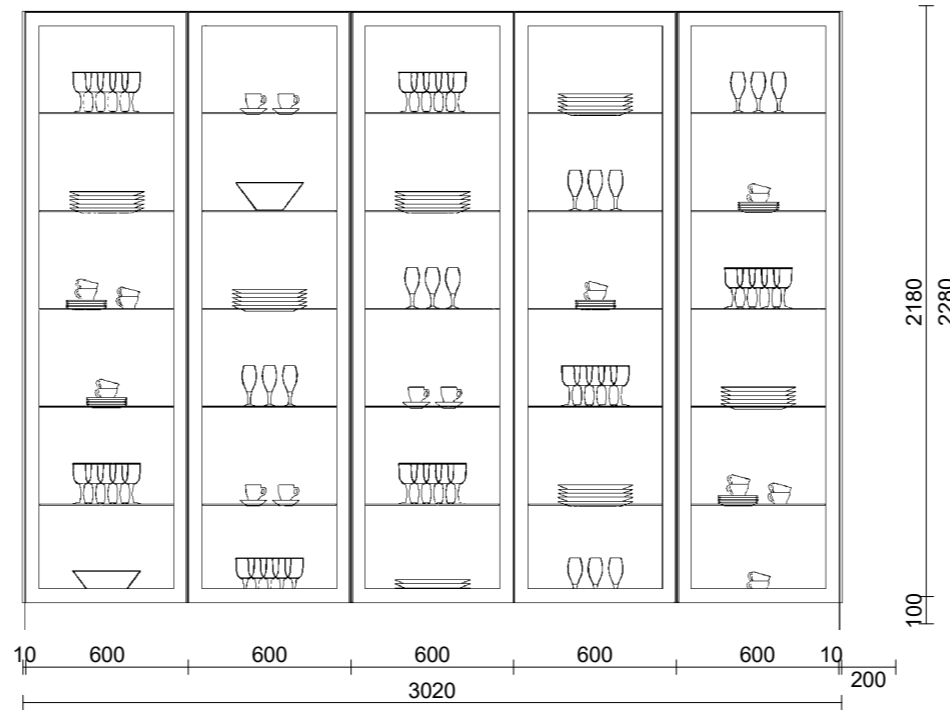

GEM UNITS

DOOR FRONT
HANDLES
SIDE
BACK
EXTRAS
PLINTH

AK_04 PORCELAIN 5MM NERO GRECO (GREEK BLACK)
BURNISHED ALUMINIUM FRAME
NIGHT
TATTI BRUSHED OAK
BUILT IN LED LIGHTS
100 MM BURNISHED ALUMINIUM

The design and the associated drawings remain the property of Neospace International Ltd and not permitted to be used by others for quoting or manufacturing purposes unless the design fee has been paid in full to Neospace International Ltd. All provided dimensions & size designations are subject to on-site measurement verification and possible adjustments may be required to fit the site conditions during installation.

© 2024 Neospace International Ltd (trading as Matisse International)