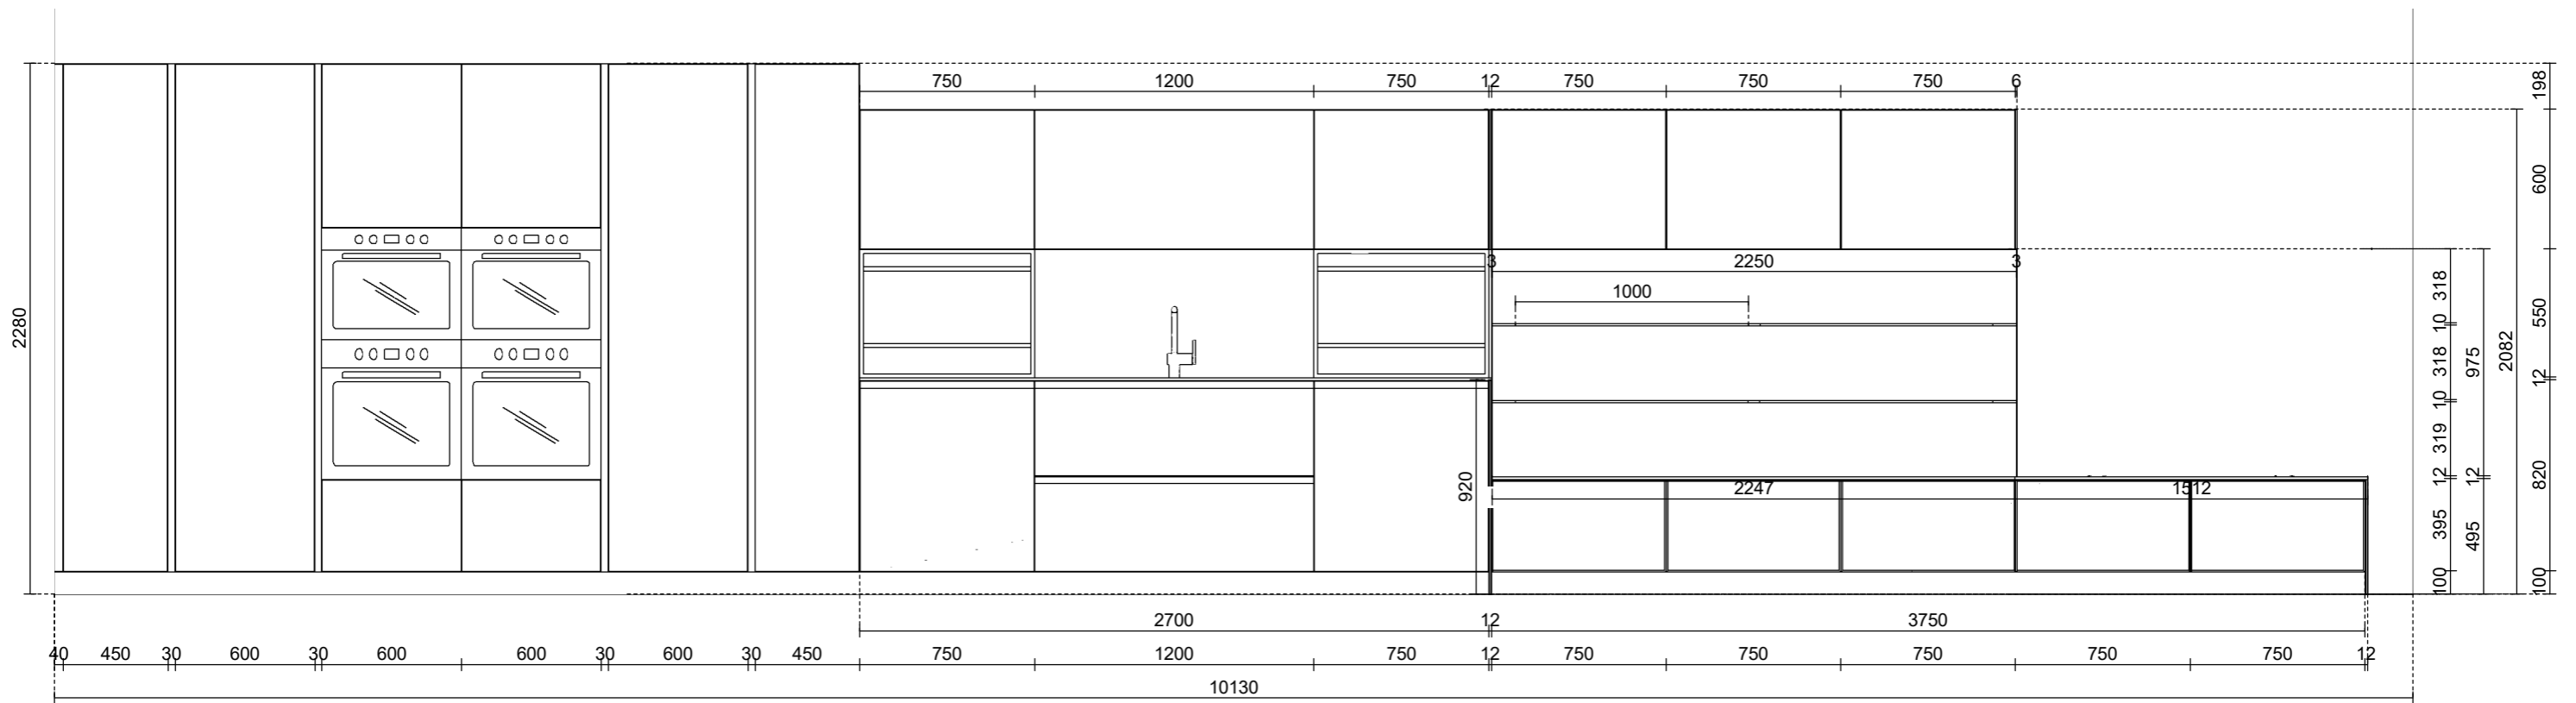

© 2024 Neospace International Ltd (trading as Matisse International)

KITCHEN ELEVATION A Scale: Fit to frame

The design and the associated drawings remain the property of Neospace International Ltd and not permitted to be used by others for quoting or manufacturing purposes unless the design fee has been paid in full to Neospace International Ltd. All provided dimensions & size designations are subject to on-site measurement verification and possible adjustments may be required to fit the site conditions during installation.