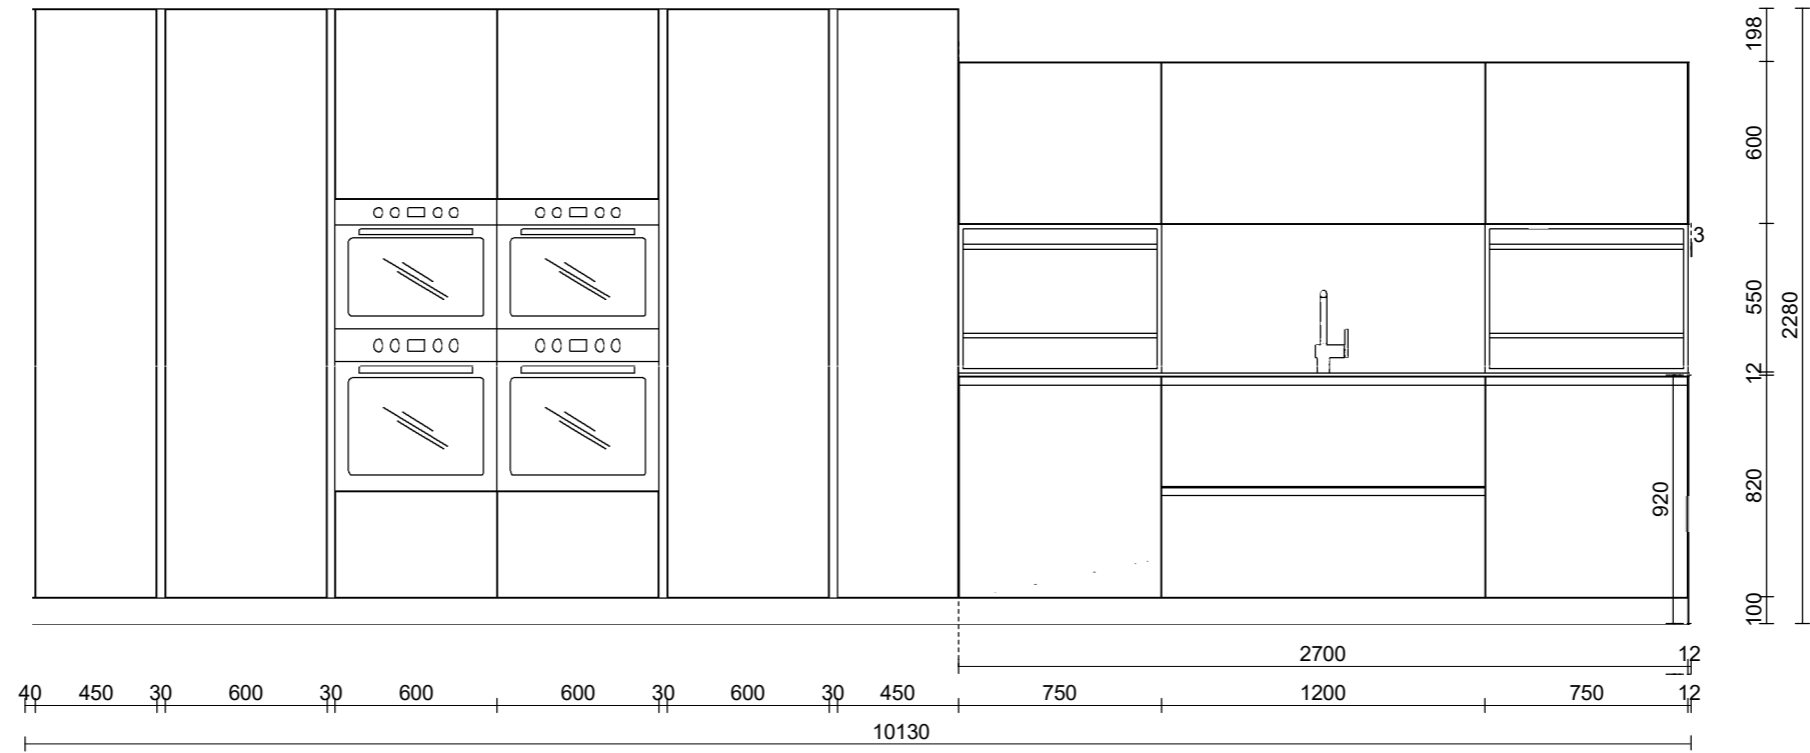

KITCHEN ELEVATION A Scale: Fit to frame

The design and the associated drawings remain the property of Neospace International Ltd and not permitted to be used by others for quoting or manufacturing purposes unless the design fee has been paid in full to Neospace International Ltd. All provided dimensions & size designations are subject to on-site measurement verification and possible adjustments may be required to fit the site conditions during installation.

© 2024 Neospace International Ltd (trading as Matisse International)