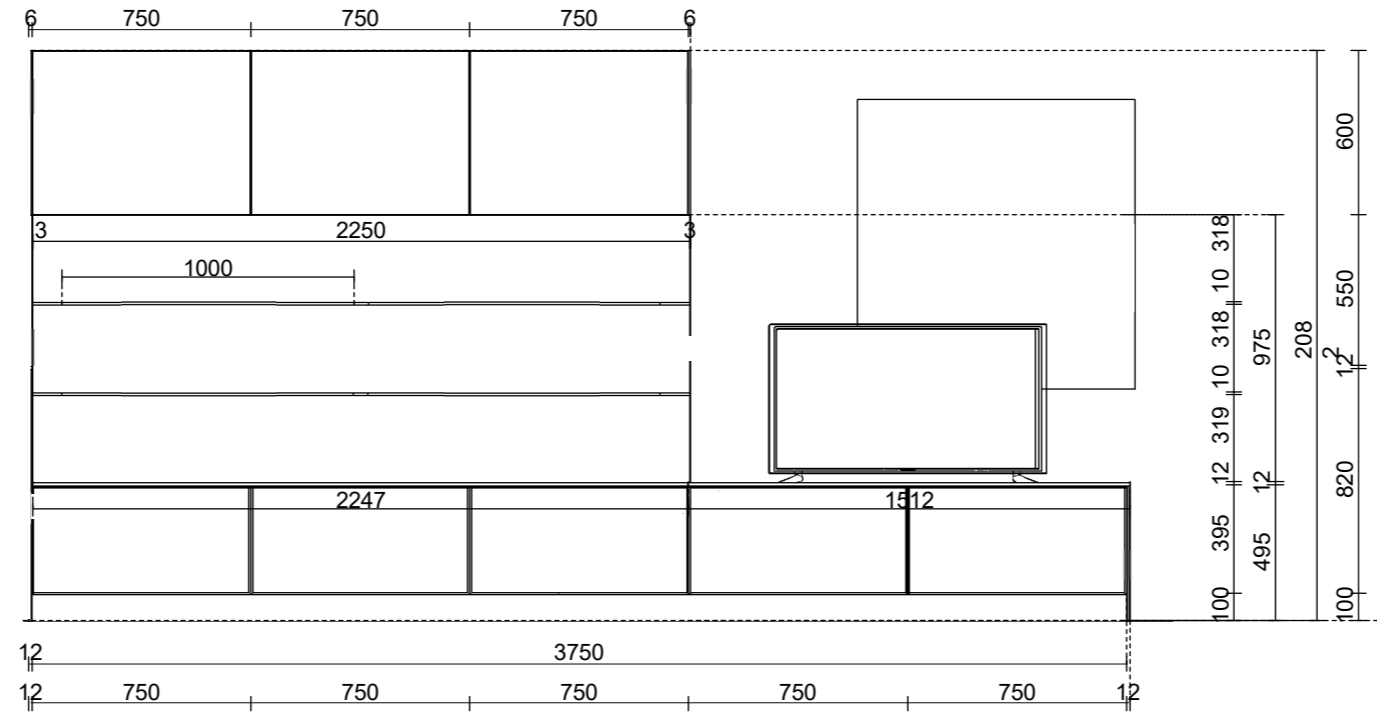

TV CONSOLE

- BENCHTOP ARRITAL 12MM PORCELAIN NERO GRECO (GREEK BLACK)
- SIDE PANEL ARRITAL 12MM PORCELAIN
- **BASE UNIT & SHELVES**
- FRONTS AK_04 TATTI BRUSHED OAK
- CARCASS HEIGHT NIGHT
- HANDLES PTO
- PLINTH 100 MM TATTI BRUSHED OAK
- **WALL UNITS**
- FRONTS AK_04 5MM PORCELAIN THICKNESS (GREEK BLACK)
- CARCASS HEIGHT NIGHT
- HANDLES COMPOSED DOOR FOR GROOVE (BLACK)
- EXTRAS BUILT IN LED LIGHTS

TV CONSOLE ELEVATION Scale: Fit to frame

The design and the associated drawings remain the property of Neospace International Ltd and not permitted to be used by others for quoting or manufacturing purposes unless the design fee has been paid in full to Neospace International Ltd. All provided dimensions & size designations are subject to on-site measurement verification and possible adjustments may be required to fit the site conditions during installation.

© 2024 Neospace International Ltd (trading as Matisse International)