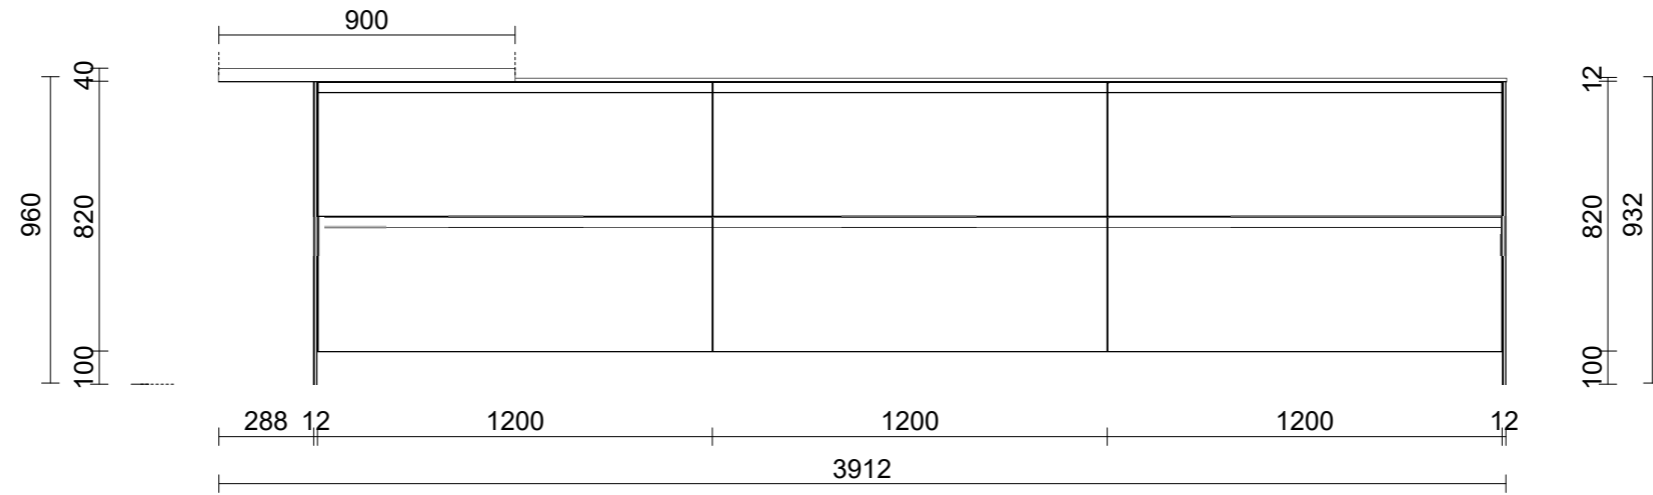

KITCHEN ELEVATION A Scale: Fit to frame

The design and the associated drawings remain the property of Neospace International Ltd and not permitted to be used by others for quoting or manufacturing purposes unless the design fee has been paid in full to Neospace International Ltd. All provided dimensions & size designations are subject to on-site measurement verification and possible adjustments may be required to fit the site conditions during installation.

© 2024 Neospace International Ltd (trading as Matisse International)