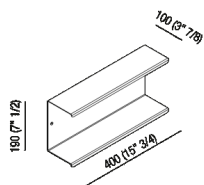

Double shelf 40 cm (15" 3/4)
 AMC20923_

Konstantin Grcic, 2018

Shelves made of stainless steel suitable for outdoor ambiances.

Finishes

-  Matt black painted
-  Polished
-  Satin finish

Materials

-  Stainless steel

Double shelf realized in polished stainless steel, satin with polished edges or with opaque black finish (RAL9005).

Height:	19 cm	7" 1/2 inches
Length:	40 cm	15" 3/4 inches
Depth:	10 cm	3" 7/8 inches

Note: Fixing kit included. Accessories are wall mounted by means of screws and wall plugs. Minimum order quantity: 4 pieces for any combination of item and finish. For smaller quantities, add 20% surcharge.

Main dimensions