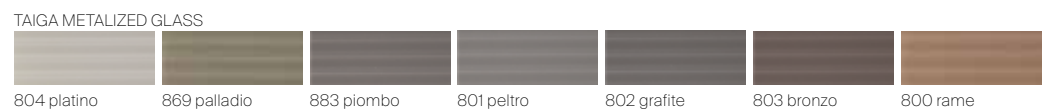

ABACUS

Rimadesio

FINISHINGS

Panels

Side aluminium profile, floor base and lacquered shelf

Equipped floor units, suspended drawer unit and pullover holder

* only available for pullover holder

Drawer units on wheels and for floor base