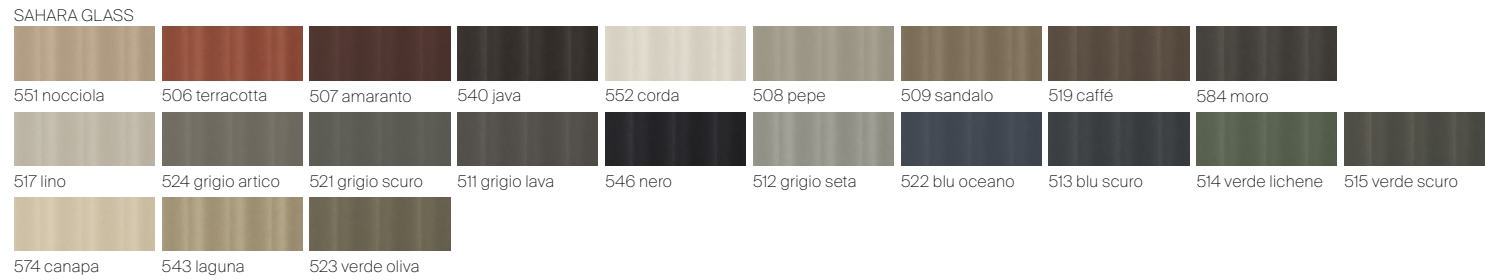

ABACUS

Rimadesio

FINISHINGS

Panels

Side aluminium profile, floor base and lacquered shelf

Equipped floor units, suspended drawer unit and pullover holder

* only available for pullover holder

Drawer units on wheels and for floor base