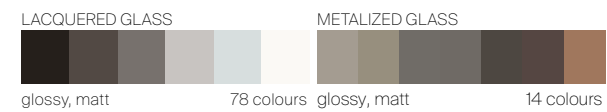

ABACUS

Rimadesio

FINISHINGS

Panels

Side aluminium profile, floor base and lacquered shelf

Equipped floor units, suspended drawer unit and pullover holder

* only available for pullover holder

Drawer units on wheels and for floor base