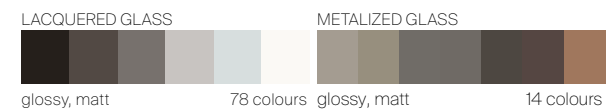

Drawer interior

Structural profiles and baseboard

Pull-out shelves and clothes-hanger bar