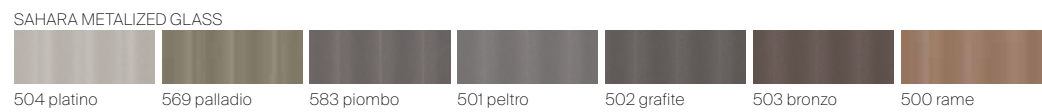

ABACUS

Rimadesio

FINISHINGS

Panels

Side aluminium profile, floor base and lacquered shelf

Equipped floor units, suspended drawer unit and pullover holder

* only available for pullover holder

Drawer units on wheels and for floor base