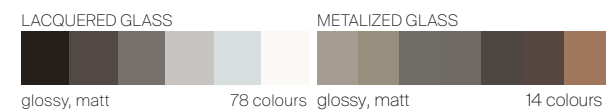

Pull-out glass front