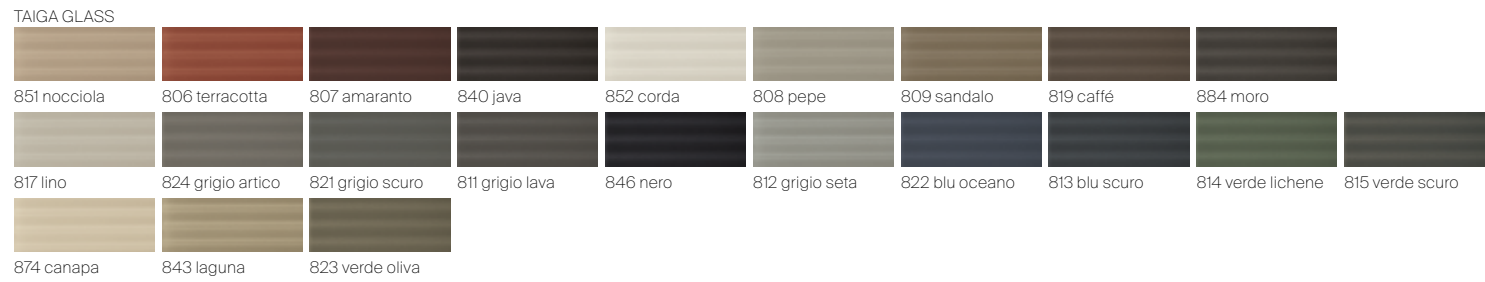

ABACUS

Rimadesio

FINISHINGS

Panels

Side aluminium profile, floor base and lacquered shelf

Equipped floor units, suspended drawer unit and pullover holder

* only available for pullover holder

Drawer units on wheels and for floor base