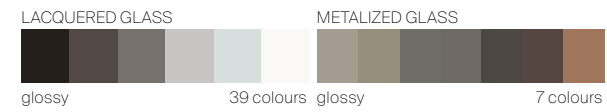

ABACUS

Rimadesio

FINISHINGS

Panels

Side aluminium profile, floor base and lacquered shelf

Equipped floor units, suspended drawer unit and pullover holder

* only available for pullover holder

Drawer units on wheels and for floor base