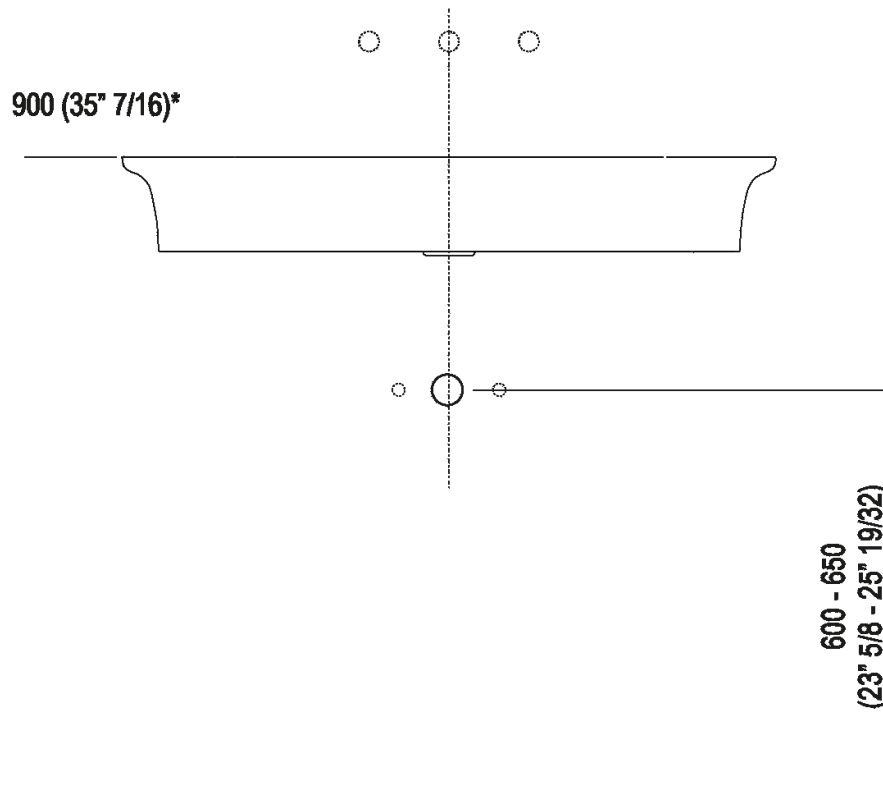

Wall mounted washbasin with tap hole
 ACER10701R_

design Benedini Associati, 2014

Washbasin in matt or glossy white Ceramilux®; the matt finish is available in white or two-coloured with soft touch dark grey RAL7021 or light grey RAL7044 exterior, without tap hole, with one or three tap holes. Without overflow, fixing kit included. The washbasin is available in customized colours (surcharge of 20%). The washbasin can be installed on storage units of the Flat XL program with 80 cm length (31" 1/2) and 50 cm (19" 5/8) depth. Designed for waste .MET0563.

Height:	13 cm	5" 1/8 inches
Width:	90 cm	35" 3/8 inches
Weight:	18 kg	40 lbs
Depth:	55 cm	21" 5/8 inches
Packaging:	96 x 63 x 20 cm	37" 51/64 x 24" 51/64 x 7" 7/8 inches
Total weight:	22 kg	48 lbs

Finishes

-  Glossy white
-  Matt white
-  Matt white/dark grey
-  Matt white/light grey

Materials

-  Ceramilux®

Main dimensions

Installation notes

Scarico per sifone a bottiglia
Drain for bottle trap

***h.consigliata / advised h.**

Installation notes

Scarico per sifone ad incasso
Drain for concealed waste trap

***h.consigliata / advised h.**

Installation notes

Scarico per sifone ad incasso e pileta con canotto fisso
Drain for concealed waste trap with not adjustable pipe