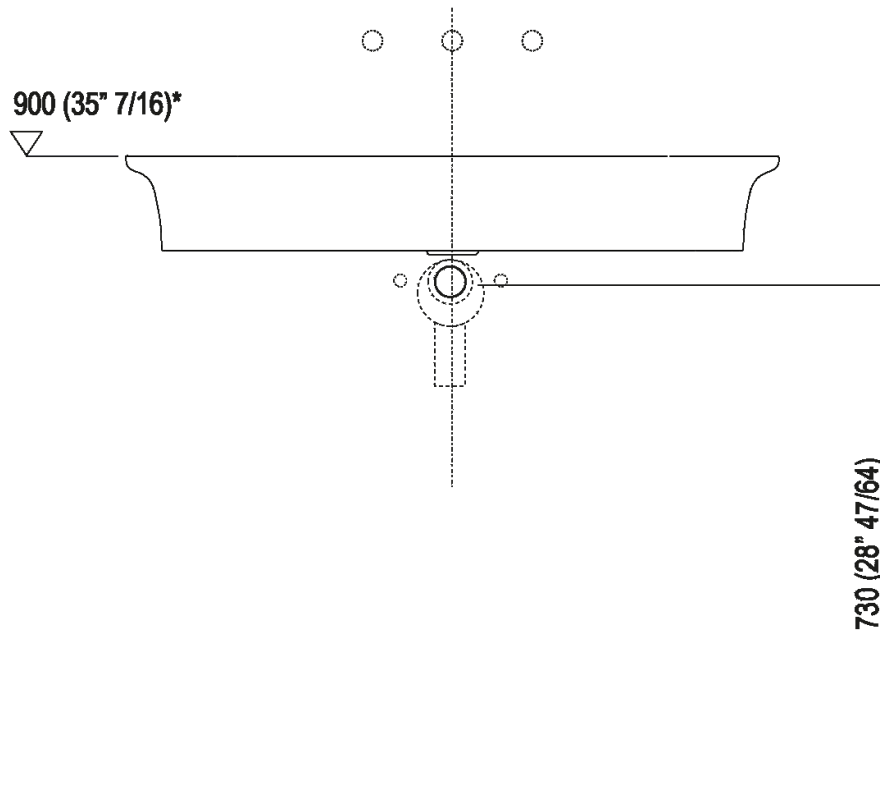

Height:	13 cm	5" 1/8 inches
Width:	90 cm	35" 3/8 inches
Weight:	18 kg	40 lbs
Depth:	55 cm	21" 5/8 inches
Packaging:	96 x 63 x 20 cm	37" 51/64 x 24" 51/64 x 7" 7/8 inches
Total weight:	22 kg	48 lbs

Finishes

-  Glossy white
-  Matt white
-  Matt white/dark grey
-  Matt white/light grey

Materials

-  Ceramilux®

Main dimensions

Installation notes

Scarico per sifone a bottiglia
Drain for bottle trap

***h.consigliata / advised h.**

Installation notes

Scarico per sifone ad incasso
Drain for concealed waste trap

***h.consigliata / advised h.**

Installation notes

Scarico per sifone ad incasso e pileta con canotto fisso
Drain for concealed waste trap with not adjustable pipe