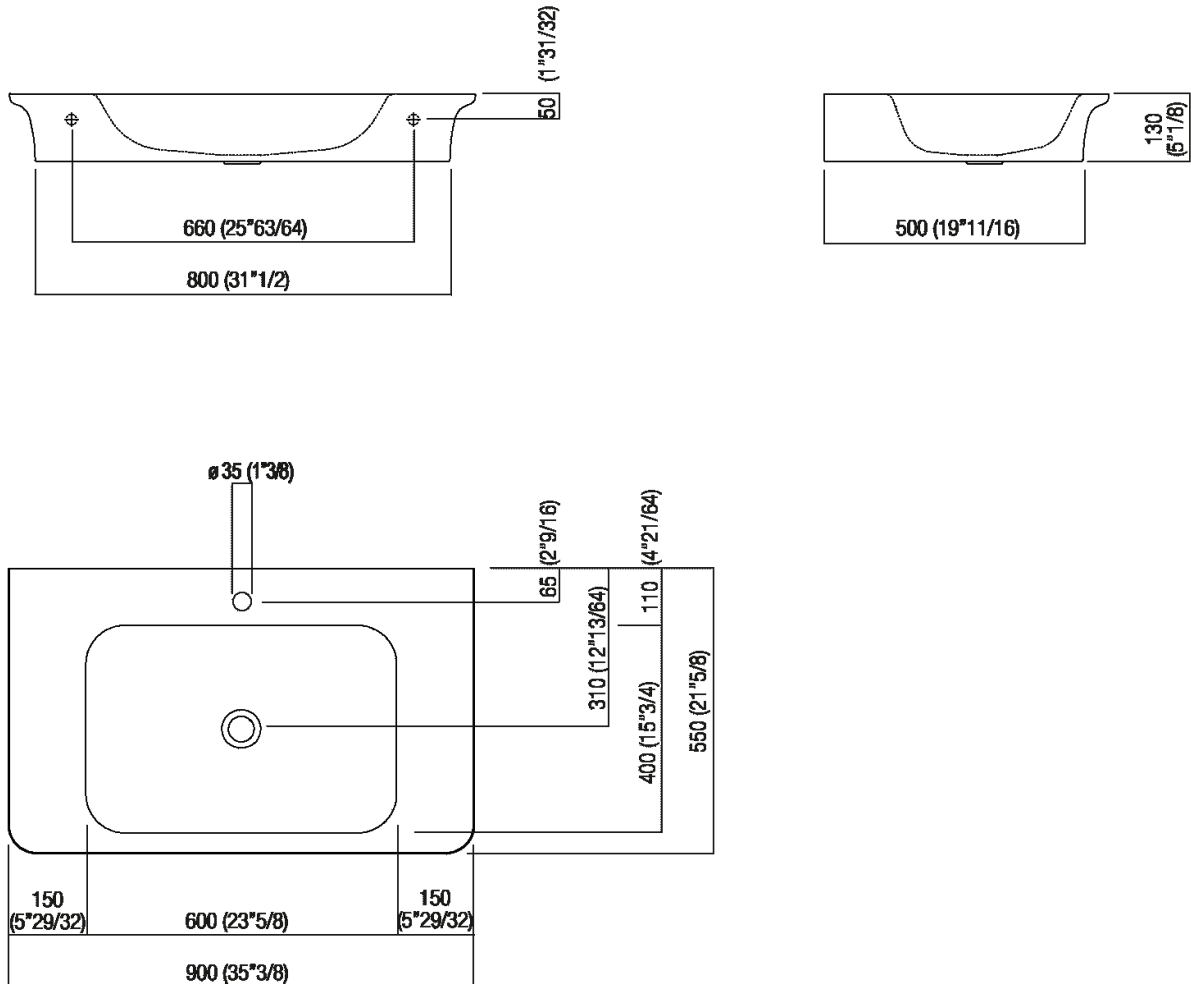

Wall mounted washbasin with tap hole
 ACER10701R_

design Benedini Associati, 2014

Washbasin in matt or glossy white Ceramilux®; the matt finish is available in white or two-coloured with soft touch dark grey RAL7021 or light grey RAL7044 exterior, without tap hole, with one or three tap holes. Without overflow, fixing kit included. The washbasin is available in customized colours (surcharge of 20%). The washbasin can be installed on storage units of the Flat XL program with 80 cm length (31" 1/2) and 50 cm (19" 5/8) depth. Designed for waste .MET0563.

Height:	13 cm	5" 1/8 inches
Width:	90 cm	35" 3/8 inches
Weight:	18 kg	40 lbs
Depth:	55 cm	21" 5/8 inches
Packaging:	96 x 63 x 20 cm	37" 51/64 x 24" 51/64 x 7" 7/8 inches
Total weight:	22 kg	48 lbs

Finishes

-  Glossy white
-  Matt white
-  Matt white/dark grey
-  Matt white/light grey

Materials

-  Ceramilux®

Main dimensions

Installation notes

Scarico per sifone a bottiglia
Drain for bottle trap

***h.consigliata / advised h.**

Installation notes

Scarico per sifone ad incasso
Drain for concealed waste trap

***h.consigliata / advised h.**

Installation notes

Scarico per sifone ad incasso e pileta con canotto fisso
Drain for concealed waste trap with not adjustable pipe