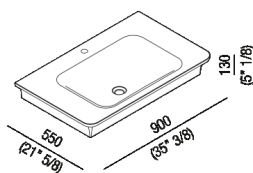

Wall mounted washbasin with tap hole
 ACER10701R_

design Benedini Associati, 2014

Washbasin in matt or glossy white Ceramilux®; the matt finish is available in white or two-coloured with soft touch dark grey RAL7021 or light grey RAL7044 exterior, without tap hole, with one or three tap holes. Without overflow, fixing kit included. The washbasin is available in customized colours (surcharge of 20%). The washbasin can be installed on storage units of the Flat XL program with 80 cm length (31" 1/2) and 50 cm (19" 5/8) depth. Designed for waste .MET0563.

Height:	13 cm	5" 1/8 inches
Width:	90 cm	35" 3/8 inches
Weight:	18 kg	40 lbs
Depth:	55 cm	21" 5/8 inches
Packaging:	96 x 63 x 20 cm	37" 51/64 x 24" 51/64 x 7" 7/8 inches
Total weight:	22 kg	48 lbs

Finishes