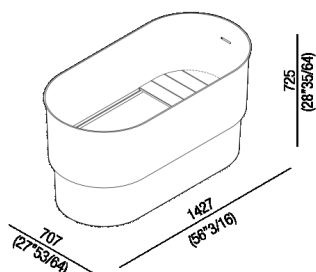

Bathtub with slatted seat
 AVAS1981_

design Neri&Hu, 2017

Deep free-standing bathtub with small footprint.

Finishes

-  White
-  White/dark grey
-  White/light grey

Materials

-  Cristalplant® biobased

Bathtub in white bio-based Cristalplant® or two-coloured (exterior in dark grey RAL7021 or light grey RAL7044); with overflow opening and no tap hole. Taps can be wall or floor mounted. Immersion is equipped with a slatted seat (compulsory insertion) available in Iroko wood or in the same tub material. The bottom of the tub can be encased in the floor to facilitate access. The two-coloured model can be made in colours chosen by the client with a surcharge of 15% on the price of the two-coloured finish. It is fitted with a waste with cap in white Cristalplant® .MET0725C (also suitable for bathtubs in display). Ascension, a multi-purpose accessory made of iroko wood, can be added to the bathtub to allow easy bathtub access or for use as a seat or side table for your everyday objects.

Height:	72.5 cm	28" 35/64 inches
Width:	142.7 cm	56" 3/16 inches
Weight:	100 kg	220 lbs
Depth:	70.7 cm	27" 53/64 inches
Capacity:	305 l	81 gal
Packaging:	75 x 150 x 80 cm	29" 17/32 x 59" 1/6 x 31" 1/2 inches
Total weight:	160 kg	363 lbs

Main dimensions

Installation notes: wall mounted tap

	A*	B**	C
FEZ 2 (AFEZ027)	830 (32'43/64)	-	150 (5'29/32)
FEZ (ARUB050000L, ARUB051000L, ARUB150000C, ARUB151000C, ARUB1089S, ARUB190000C, ARUB191000C)	830 (32'43/64)	-	50 (1'31/32)
MEMORY 2 (AMEM324, AMEM342, AMEM343)	830 (32'43/64)	-	150 (5'29/32)
MEMORY (ARUB1076, ARUB1077, ARUB1040, ARUB1089, ARUB1091)	830 (32'43/64)	-	150 (5'29/32)
SQUARE (ARUB0932, ARUB0933, ARUB1117)	-	830 (32'43/64)	50 (1'31/32)
SQUARE (ARUB1118)	830 (32'43/64)	-	150 (5'29/32)
SEN (ASEN0912V)	-	830 (32'43/64)	50 (1'31/32)

* misure minime/ minimum measures

Main dimensions AVAS1982I

Main dimensions AVAS1982Z