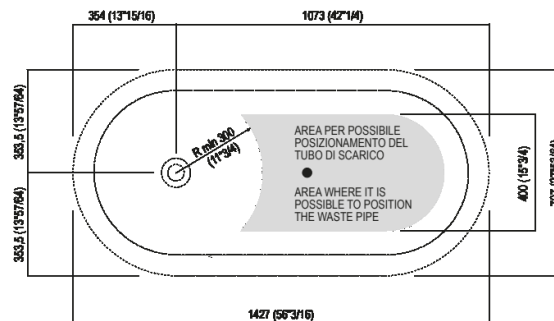

Height:	72.5 cm	28" 35/64 inches
Width:	142.7 cm	56" 3/16 inches
Weight:	100 kg	220 lbs
Depth:	70.7 cm	27" 53/64 inches
Capacity:	305 l	81 gal
Packaging:	75 x 150 x 80 cm	29" 17/32 x 59" 1/6 x 31" 1/2 inches
Total weight:	160 kg	363 lbs

Main dimensions

Installation notes: wall mounted tap

	A*	B**	C
FEZ 2 (AFEZ027)	830 (32'43/64)	-	150 (5'29/32)
FEZ (ARUB050000L, ARUB051000L, ARUB150000C, ARUB151000C, ARUB1089S, ARUB190000C, ARUB191000C)	830 (32'43/64)	-	50 (1'31/32)
MEMORY 2 (AMEM324, AMEM342, AMEM343)	830 (32'43/64)	-	150 (5'29/32)
MEMORY (ARUB1076, ARUB1077, ARUB1040, ARUB1089, ARUB1091)	830 (32'43/64)	-	150 (5'29/32)
SQUARE (ARUB0932, ARUB0933, ARUB1117)	-	830 (32'43/64)	50 (1'31/32)
SQUARE (ARUB1118)	830 (32'43/64)	-	150 (5'29/32)
SEN (ASEN0912V)	-	830 (32'43/64)	50 (1'31/32)

* inserasse gruppo / axial distance for tap
** filo inferiore gruppo / Tap's lower edge

Installation notes: floor-mounted tap

	A	B
FEZ (ARUB1410000, ARUB1470000)	80 (3"1/8)	200 (7"7/8)
MEMORY 2 (AMEM325)	80 (3"1/8)	160 (9"19/64)
MEMORY (ARUB1033)	80 (3"1/8)	160 (9"19/64)

* misure minime/ minimum measures

Dimensions for recess

Installation notes: floor-mounted tap

	A	B	C*
FEZ 2 (AFEZ026)	80 (3'1/8)	200 (7'7/8)	100 (3'15/16)
FEZ (ARUB1410000, ARUB1470000)	80 (3'1/8)	200 (7'7/8)	100 (3'15/16)
(ARUB1400000, ARUB1450000)	80 (3'1/8)	200 (7'7/8)	100 (3'15/16)
(ARUB170)	80 (3'1/8)	140 (5'33/64)	100 (3'15/16)
MEMORY 2 (AMEM327)	80 (3'1/8)	200 (7'7/8)	100 (3'15/16)
MEMORY (ARUB1033)	80 (3'1/8)	160 (9'19/64)	100 (3'15/16)
(ARUB1078)	80 (3'1/8)	200 (7'7/8)	100 (3'15/16)
SQUARE (ARUB1112, ARUB1115)	80 (3'1/8)	200 (7'7/8)	100 (3'15/16)
SQUARE (.CRUB0971L, ARUB1024N, ARUB0952L, ARUB0936NL, ARUB0935NL, ARUB0934L, ARUB0961L)	80 (3'1/8)	160 (9'19/64)	200 (7'7/8)
SEN (ASEN09111)	80 (3'1/8)	160 (9'19/64)	100 (3'15/16)