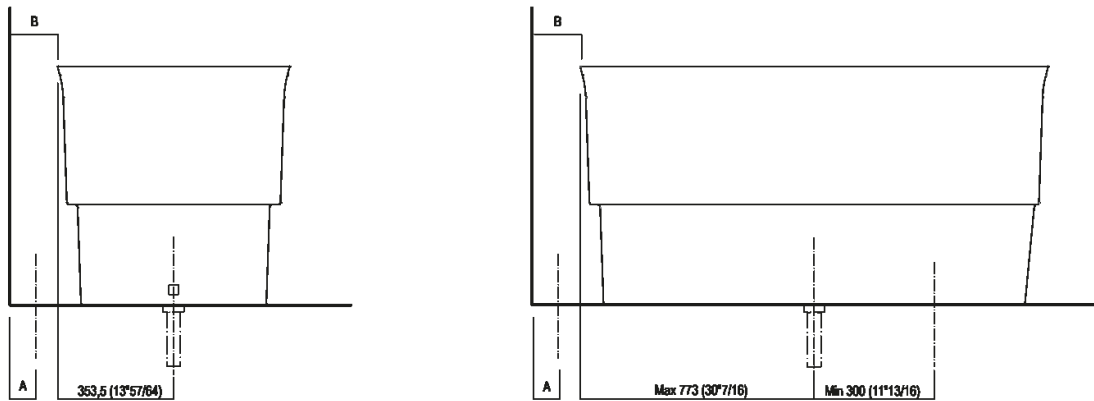

Height:	72.5 cm	28" 35/64 inches
Width:	142.7 cm	56" 3/16 inches
Weight:	100 kg	220 lbs
Depth:	70.7 cm	27" 53/64 inches
Capacity:	305 l	81 gal
Packaging:	75 x 150 x 80 cm	29" 17/32 x 59" 1/6 x 31" 1/2 inches
Total weight:	160 kg	363 lbs

Main dimensions

Installation notes: wall mounted tap

	A*	B**	C
FEZ 2 (AFEZ027)	830 (32'43/64)	-	150 (5'29/32)
FEZ (ARUB050000L, ARUB051000L, ARUB150000C, ARUB151000C, ARUB1089S, ARUB190000C, ARUB191000C)	830 (32'43/64)	-	50 (1'31/32)
MEMORY 2 (AMEM324, AMEM342, AMEM343)	830 (32'43/64)	-	150 (5'29/32)
MEMORY (ARUB1076, ARUB1077, ARUB1040, ARUB1089, ARUB1091)	830 (32'43/64)	-	150 (5'29/32)
SQUARE (ARUB0932, ARUB0933, ARUB1117)	-	830 (32'43/64)	50 (1'31/32)
SQUARE (ARUB1118)	830 (32'43/64)	-	150 (5'29/32)
SEN (ASEN0912V)	-	830 (32'43/64)	50 (1'31/32)

* inserasse gruppo / axial distance for tap
** filo inferiore gruppo / Tap's lower edge

Installation notes: floor-mounted tap

	A	B
FEZ (ARUB1410000, ARUB1470000)	80 (3"1/8)	200 (7"7/8)
MEMORY 2 (AMEM325)	80 (3"1/8)	160 (9"19/64)
MEMORY (ARUB1033)	80 (3"1/8)	160 (9"19/64)

* misure minime/ minimum measures

Dimensions for recess

Installation notes: floor-mounted tap

	A	B	C*
FEZ 2 (AFEZ026)	80 (3'1/8)	200 (7'7/8)	100 (3'15/16)
FEZ (ARUB1410000, ARUB1470000)	80 (3'1/8)	200 (7'7/8)	100 (3'15/16)
(ARUB1400000, ARUB1450000)	80 (3'1/8)	200 (7'7/8)	100 (3'15/16)
(ARUB170)	80 (3'1/8)	140 (5'33/64)	100 (3'15/16)
MEMORY 2 (AMEM327)	80 (3'1/8)	200 (7'7/8)	100 (3'15/16)
MEMORY (ARUB1033)	80 (3'1/8)	160 (9'19/64)	100 (3'15/16)
(ARUB1078)	80 (3'1/8)	200 (7'7/8)	100 (3'15/16)
SQUARE (ARUB1112, ARUB1115)	80 (3'1/8)	200 (7'7/8)	100 (3'15/16)
SQUARE (.CRUB0971L, ARUB1024N, ARUB0952L, ARUB0936NL, ARUB0935NL, ARUB0934L, ARUB0961L)	80 (3'1/8)	160 (9'19/64)	200 (7'7/8)
SEN (ASEN09111)	80 (3'1/8)	160 (9'19/64)	100 (3'15/16)