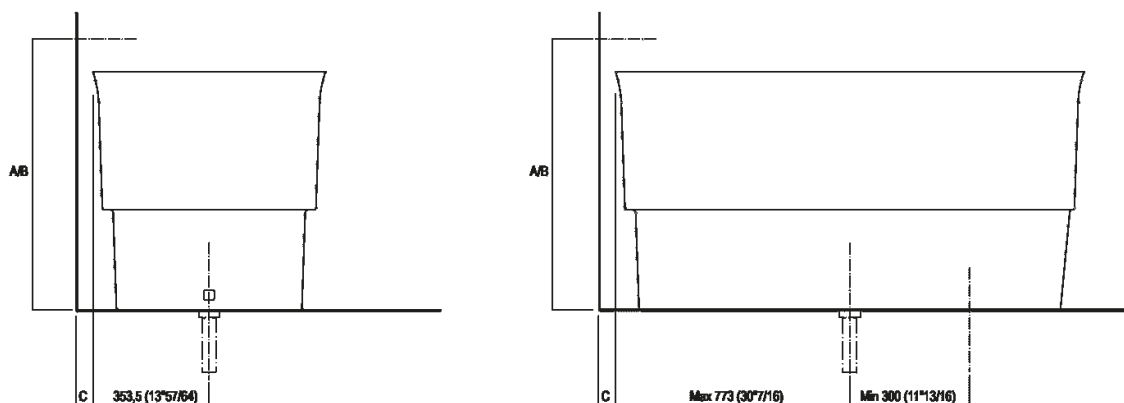

Bathtub with slatted seat
 AVAS1981_

design Neri&Hu, 2017

Deep free-standing bathtub with small footprint.

Finishes

-  White
-  White/dark grey
-  White/light grey

Materials

-  Cristalplant® biobased

Bathtub in white bio-based Cristalplant® or two-coloured (exterior in dark grey RAL7021 or light grey RAL7044); with overflow opening and no tap hole. Taps can be wall or floor mounted. Immersion is equipped with a slatted seat (compulsory insertion) available in Iroko wood or in the same tub material. The bottom of the tub can be encased in the floor to facilitate access. The two-coloured model can be made in colours chosen by the client with a surcharge of 15% on the price of the two-coloured finish. It is fitted with a waste with cap in white Cristalplant® .MET0725C (also suitable for bathtubs in display). Ascension, a multi-purpose accessory made of iroko wood, can be added to the bathtub to allow easy bathtub access or for use as a seat or side table for your everyday objects.

Height:	72.5 cm	28" 35/64 inches
Width:	142.7 cm	56" 3/16 inches
Weight:	100 kg	220 lbs
Depth:	70.7 cm	27" 53/64 inches
Capacity:	305 l	81 gal
Packaging:	75 x 150 x 80 cm	29" 17/32 x 59" 1/6 x 31" 1/2 inches
Total weight:	160 kg	363 lbs

Main dimensions

Installation notes: wall mounted tap

	A*	B**	C
FEZ 2 (AFEZ027)	830 (32'43/64)	-	150 (5'29/32)
FEZ (ARUB050000L, ARUB051000L, ARUB150000C, ARUB151000C, ARUB1089S, ARUB190000C, ARUB191000C)	830 (32'43/64)	-	50 (1'31/32)
MEMORY 2 (AMEM324, AMEM342, AMEM343)	830 (32'43/64)	-	150 (5'29/32)
MEMORY (ARUB1076, ARUB1077, ARUB1040, ARUB1089, ARUB1091)	830 (32'43/64)	-	150 (5'29/32)
SQUARE (ARUB0932, ARUB0933, ARUB1117)	-	830 (32'43/64)	50 (1'31/32)
SQUARE (ARUB1118)	830 (32'43/64)	-	150 (5'29/32)
SEN (ASEN0912V)	-	830 (32'43/64)	50 (1'31/32)