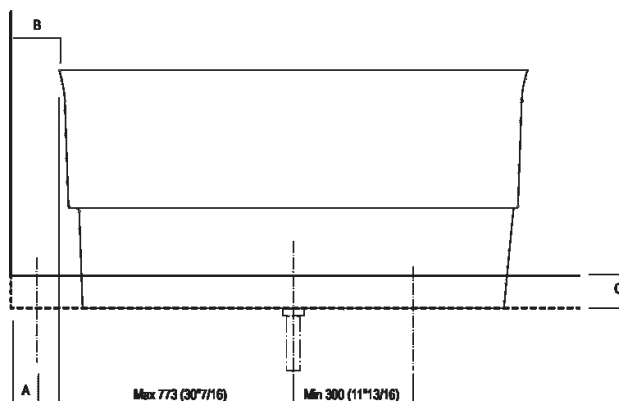

Main dimensions

Installation notes: wall mounted tap

	A*	B**	C
FEZ 2 (AFEZ027)	830 (32'43/64)	-	150 (5'29/32)
FEZ (ARUB050000L, ARUB051000L, ARUB150000C, ARUB151000C, ARUB1089S, ARUB190000C, ARUB191000C)	830 (32'43/64)	-	50 (1'31/32)
MEMORY 2 (AMEM324, AMEM342, AMEM343)	830 (32'43/64)	-	150 (5'29/32)
MEMORY (ARUB1076, ARUB1077, ARUB1040, ARUB1089, ARUB1091)	830 (32'43/64)	-	150 (5'29/32)
SQUARE (ARUB0932, ARUB0933, ARUB1117)	-	830 (32'43/64)	50 (1'31/32)
SQUARE (ARUB1118)	830 (32'43/64)	-	150 (5'29/32)
SEN (ASEN0912V)	-	830 (32'43/64)	50 (1'31/32)

* inserasse gruppo / axial distance for tap
** filo inferiore gruppo / Tap's lower edge

Installation notes: floor-mounted tap

	A	B
FEZ (ARUB1410000, ARUB1470000)	80 (3"1/8)	200 (7"7/8)
MEMORY 2 (AMEM325)	80 (3"1/8)	160 (9"19/64)
MEMORY (ARUB1033)	80 (3"1/8)	160 (9"19/64)

* misure minime/ minimum measures

Dimensions for recess

Installation notes: floor-mounted tap

	A	B	C*
FEZ 2 (AFEZ026)	80 (3'1/8)	200 (7'7/8)	100 (3'15/16)
FEZ (ARUB1410000, ARUB1470000)	80 (3'1/8)	200 (7'7/8)	100 (3'15/16)
(ARUB1400000, ARUB1450000)	80 (3'1/8)	200 (7'7/8)	100 (3'15/16)
(ARUB170)	80 (3'1/8)	140 (5'33/64)	100 (3'15/16)
MEMORY 2 (AMEM327)	80 (3'1/8)	200 (7'7/8)	100 (3'15/16)
MEMORY (ARUB1033)	80 (3'1/8)	160 (9'19/64)	100 (3'15/16)
(ARUB1078)	80 (3'1/8)	200 (7'7/8)	100 (3'15/16)
SQUARE (ARUB1112, ARUB1115)	80 (3'1/8)	200 (7'7/8)	100 (3'15/16)
SQUARE (.CRUB0971L, ARUB1024N, ARUB0952L, ARUB0936NL, ARUB0935NL, ARUB0934L, ARUB0961L)	80 (3'1/8)	160 (9'19/64)	200 (7'7/8)
SEN (ASEN09111)	80 (3'1/8)	160 (9'19/64)	100 (3'15/16)

* misure minime/ minimum measures

Main dimensions AVAS1982I

Main dimensions AVAS1982Z