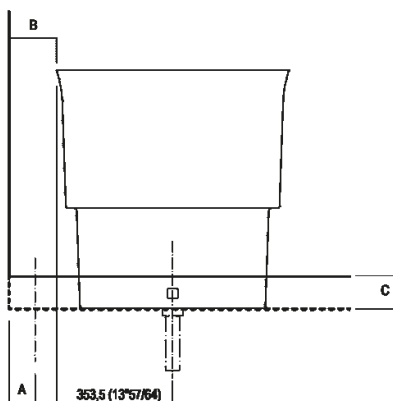

Main dimensions

Installation notes: wall mounted tap

	A*	B**	C
FEZ 2 (AFEZ027)	830 (32'43/64)	-	150 (5'29/32)
FEZ (ARUB050000L, ARUB051000L, ARUB150000C, ARUB151000C, ARUB1089S, ARUB190000C, ARUB191000C)	830 (32'43/64)	-	50 (1'31/32)
MEMORY 2 (AMEM324, AMEM342, AMEM343)	830 (32'43/64)	-	150 (5'29/32)
MEMORY (ARUB1076, ARUB1077, ARUB1040, ARUB1089, ARUB1091)	830 (32'43/64)	-	150 (5'29/32)
SQUARE (ARUB0932, ARUB0933, ARUB1117)	-	830 (32'43/64)	50 (1'31/32)
SQUARE (ARUB1118)	830 (32'43/64)	-	150 (5'29/32)
SEN (ASEN0912V)	-	830 (32'43/64)	50 (1'31/32)

* inserasse gruppo / axial distance for tap
** filo inferiore gruppo / Tap's lower edge

Installation notes: floor-mounted tap

	A	B
FEZ (ARUB1410000, ARUB1470000)	80 (3"1/8)	200 (7"7/8)
MEMORY 2 (AMEM325)	80 (3"1/8)	160 (9"19/64)
MEMORY (ARUB1033)	80 (3"1/8)	160 (9"19/64)

* misure minime/ minimum measures

Dimensions for recess

Installation notes: floor-mounted tap

	A	B	C*
FEZ 2 (AFEZ026)	80 (3'1/8)	200 (7'7/8)	100 (3'15/16)
FEZ (ARUB1410000, ARUB1470000)	80 (3'1/8)	200 (7'7/8)	100 (3'15/16)
(ARUB1400000, ARUB1450000)	80 (3'1/8)	200 (7'7/8)	100 (3'15/16)
(ARUB170)	80 (3'1/8)	140 (5'33/64)	100 (3'15/16)
MEMORY 2 (AMEM327)	80 (3'1/8)	200 (7'7/8)	100 (3'15/16)
MEMORY (ARUB1033)	80 (3'1/8)	160 (9'19/64)	100 (3'15/16)
(ARUB1078)	80 (3'1/8)	200 (7'7/8)	100 (3'15/16)
SQUARE (ARUB1112, ARUB1115)	80 (3'1/8)	200 (7'7/8)	100 (3'15/16)
SQUARE (.CRUB0971L, ARUB1024N, ARUB0952L, ARUB0936NL, ARUB0935NL, ARUB0934L, ARUB0961L)	80 (3'1/8)	160 (9'19/64)	200 (7'7/8)
SEN (ASEN09111)	80 (3'1/8)	160 (9'19/64)	100 (3'15/16)

* misure minime/ minimum measures

Main dimensions AVAS1982I

Main dimensions AVAS1982Z