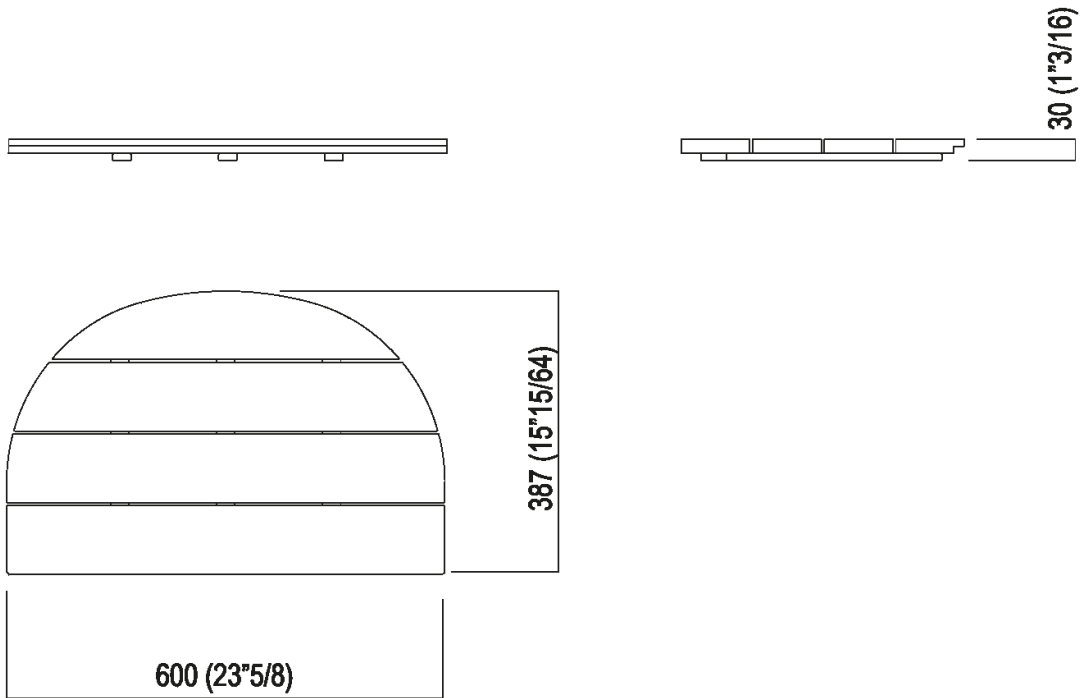

Height:	72.5 cm	28" 35/64 inches
Width:	142.7 cm	56" 3/16 inches
Weight:	100 kg	220 lbs
Depth:	70.7 cm	27" 53/64 inches
Capacity:	305 l	81 gal
Packaging:	75 x 150 x 80 cm	29" 17/32 x 59" 1/6 x 31" 1/2 inches
Total weight:	160 kg	363 lbs

Main dimensions

Installation notes: wall mounted tap

	A*	B**	C
FEZ 2 (AFEZ027)	830 (32'43/64)	-	150 (5'29/32)
FEZ (ARUB050000L, ARUB051000L, ARUB150000C, ARUB151000C, ARUB1089S, ARUB190000C, ARUB191000C)	830 (32'43/64)	-	50 (1'31/32)
MEMORY 2 (AMEM324, AMEM342, AMEM343)	830 (32'43/64)	-	150 (5'29/32)
MEMORY (ARUB1076, ARUB1077, ARUB1040, ARUB1089, ARUB1091)	830 (32'43/64)	-	150 (5'29/32)
SQUARE (ARUB0932, ARUB0933, ARUB1117)	-	830 (32'43/64)	50 (1'31/32)
SQUARE (ARUB1118)	830 (32'43/64)	-	150 (5'29/32)
SEN (ASEN0912V)	-	830 (32'43/64)	50 (1'31/32)

* misure minime/ minimum measures

Dimensions for recess

Installation notes: floor-mounted tap

	A	B	C*
FEZ 2 (AFEZ026)	80 (3'1/8)	200 (7'7/8)	100 (3'15/16)
FEZ (ARUB1410000, ARUB1470000)	80 (3'1/8)	200 (7'7/8)	100 (3'15/16)
(ARUB1400000, ARUB1450000)	80 (3'1/8)	200 (7'7/8)	100 (3'15/16)
(ARUB170)	80 (3'1/8)	140 (5'33/64)	100 (3'15/16)
MEMORY 2 (AMEM327)	80 (3'1/8)	200 (7'7/8)	100 (3'15/16)
MEMORY (ARUB1033)	80 (3'1/8)	160 (9'19/64)	100 (3'15/16)
(ARUB1078)	80 (3'1/8)	200 (7'7/8)	100 (3'15/16)
SQUARE (ARUB1112, ARUB1115)	80 (3'1/8)	200 (7'7/8)	100 (3'15/16)
SQUARE (.CRUB0971L, ARUB1024N, ARUB0952L, ARUB0936NL, ARUB0935NL, ARUB0934L, ARUB0961L)	80 (3'1/8)	160 (9'19/64)	200 (7'7/8)
SEN (ASEN09111)	80 (3'1/8)	160 (9'19/64)	100 (3'15/16)

* misure minime/ minimum measures

Main dimensions AVAS1982I

Main dimensions AVAS1982Z