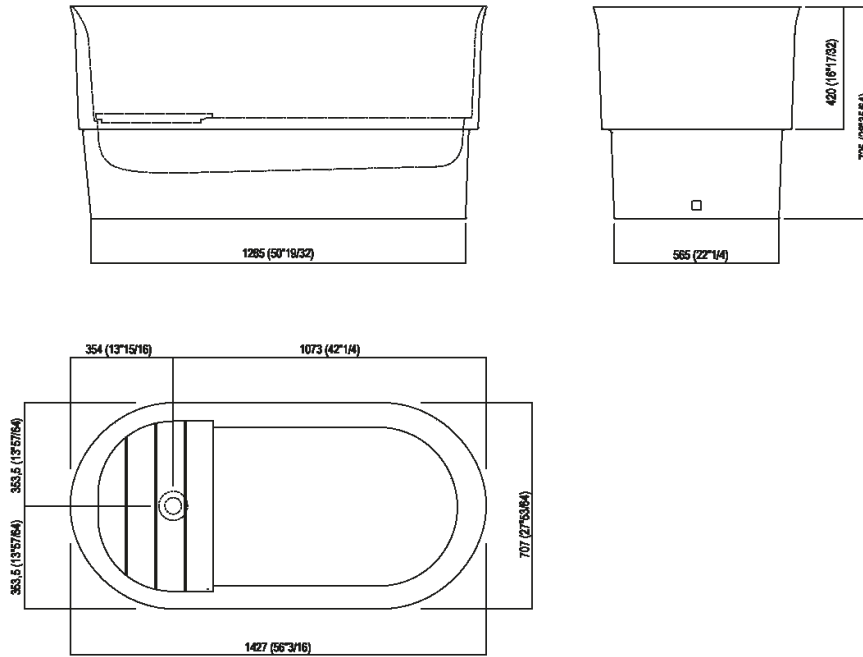

Bathtub with slatted seat
 AVAS1981_

design Neri&Hu, 2017

Deep free-standing bathtub with small footprint.

Finishes

-  White
-  White/dark grey
-  White/light grey

Materials

-  Cristalplant® biobased

Bathtub in white bio-based Cristalplant® or two-coloured (exterior in dark grey RAL7021 or light grey RAL7044); with overflow opening and no tap hole. Taps can be wall or floor mounted. Immersion is equipped with a slatted seat (compulsory insertion) available in Iroko wood or in the same tub material. The bottom of the tub can be encased in the floor to facilitate access. The two-coloured model can be made in colours chosen by the client with a surcharge of 15% on the price of the two-coloured finish. It is fitted with a waste with cap in white Cristalplant® .MET0725C (also suitable for bathtubs in display). Ascension, a multi-purpose accessory made of iroko wood, can be added to the bathtub to allow easy bathtub access or for use as a seat or side table for your everyday objects.

Height:	72.5 cm	28" 35/64 inches
Width:	142.7 cm	56" 3/16 inches
Weight:	100 kg	220 lbs
Depth:	70.7 cm	27" 53/64 inches
Capacity:	305 l	81 gal
Packaging:	75 x 150 x 80 cm	29" 17/32 x 59" 1/6 x 31" 1/2 inches
Total weight:	160 kg	363 lbs

Main dimensions

Installation notes: wall mounted tap

	A*	B**	C
FEZ 2 (AFEZ027)	830 (32'43/64)	-	150 (5'29/32)
FEZ (ARUB050000L, ARUB051000L, ARUB150000C, ARUB151000C, ARUB1089S, ARUB190000C, ARUB191000C)	830 (32'43/64)	-	50 (1'31/32)
MEMORY 2 (AMEM324, AMEM342, AMEM343)	830 (32'43/64)	-	150 (5'29/32)
MEMORY (ARUB1076, ARUB1077, ARUB1040, ARUB1089, ARUB1091)	830 (32'43/64)	-	150 (5'29/32)
SQUARE (ARUB0932, ARUB0933, ARUB1117)	-	830 (32'43/64)	50 (1'31/32)
SQUARE (ARUB1118)	830 (32'43/64)	-	150 (5'29/32)
SEN (ASEN0912V)	-	830 (32'43/64)	50 (1'31/32)