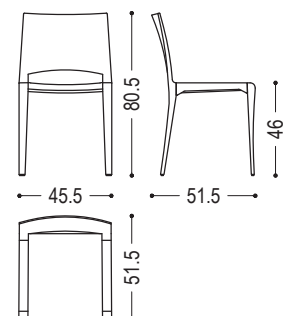

Chair entirely made of solid wood, similar to the Piano Design Chair but with lowered back and wider seat.

CODE	SIZE	A1	A2	A3	A4
VOLTRI	W.45,5 x D.51,5 x H.46/80,5	■	■	■	■

AVAILABLE FINISHES:

A1: walnut without knots, elm

A2: oak without knots, cherry, maple

A3: oak without knots finish: whitened, mystic black, neutro

A4: oak without knots pigmented: ash grey, white milk, total black