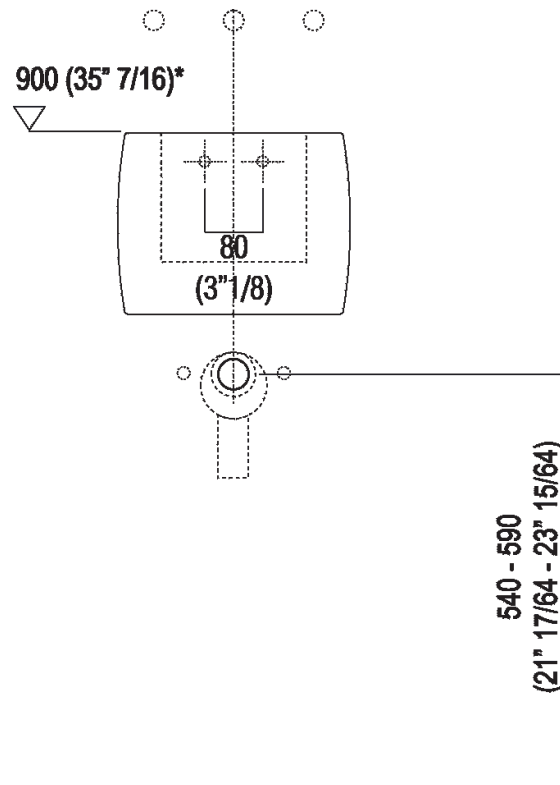

Circular washbasin in white fire clay with or without tap hole, without overflow, complete with fixing kit. Designed for waste .MET0563.

Height:	26 cm	10" 1/4 inches
Width:	34 cm	13" 3/8 inches
Weight:	8.5 kg	19 lbs
Depth:	40.5 cm	15" 15/16 inches
Packaging:	49 x 42 x 31 cm	19" 2/8 x 16" 4/8 x 12" 2/8 inches
Total weight:	10 kg	22 lbs

Main dimensions

Installation notes

Scarico per sifone a bottiglia
Drain for bottle trap

*h.consigliata / advised h.

Installation notes

Scarico per sifone ad incasso
Drain for concealed waste trap

***h.consigliata / advised h.**