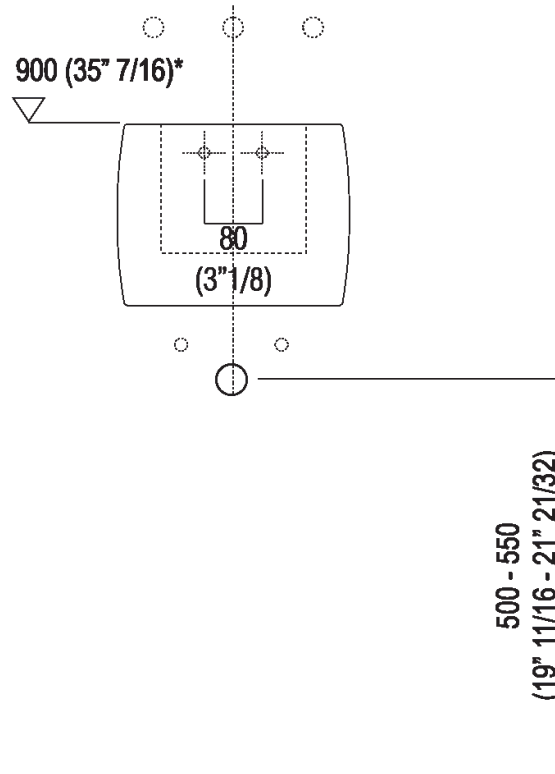

Circular washbasin in white fire clay with or without tap hole, without overflow, complete with fixing kit. Designed for waste .MET0563.

Height:	26 cm	10" 1/4 inches
Width:	34 cm	13" 3/8 inches
Weight:	8.5 kg	19 lbs
Depth:	40.5 cm	15" 15/16 inches
Packaging:	49 x 42 x 31 cm	19" 2/8 x 16" 4/8 x 12" 2/8 inches
Total weight:	10 kg	22 lbs

Main dimensions

Installation notes

Scarico per sifone a bottiglia
Drain for bottle trap

*h.consigliata / advised h.

Installation notes

Scarico per sifone ad incasso
Drain for concealed waste trap

***h.consigliata / advised h.**