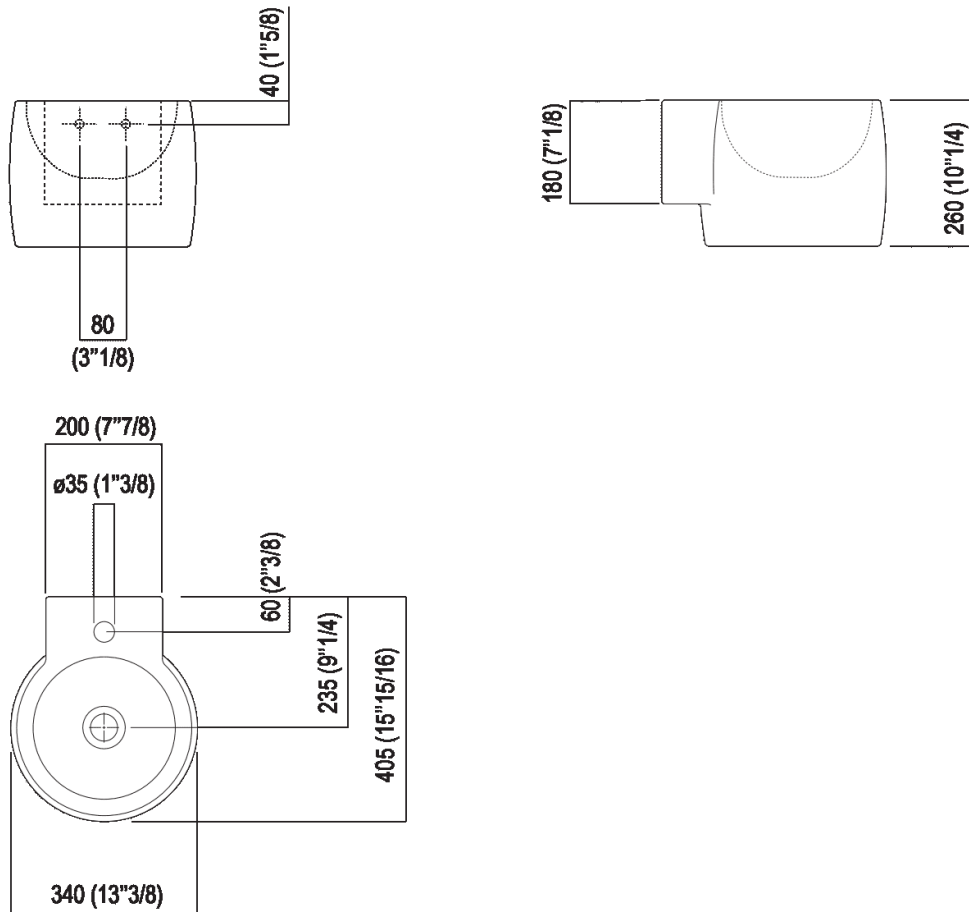

Washbasin with tap hole

ACER0710NZ

design Benedini Associati, 1999

Washbasin in white fire clay.

Finishes

White

Materials

Fire clay

Circular washbasin in white fire clay with or without tap hole, without overflow, complete with fixing kit. Designed for waste .MET0563.

Height:	26 cm	10" 1/4 inches
Width:	34 cm	13" 3/8 inches
Weight:	8.5 kg	19 lbs
Depth:	40.5 cm	15" 15/16 inches
Packaging:	49 x 42 x 31 cm	19" 2/8 x 16" 4/8 x 12" 2/8 inches
Total weight:	10 kg	22 lbs

Main dimensions

Installation notes

Scarico per sifone a bottiglia
Drain for bottle trap

*h.consigliata / advised h.

Installation notes

Scarico per sifone ad incasso
Drain for concealed waste trap

***h.consigliata / advised h.**