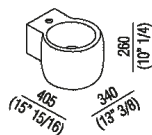

Washbasin with tap hole

ACER0710NZ

design Benedini Associati, 1999

Washbasin in white fire clay.

Finishes

White

Materials

Fire clay