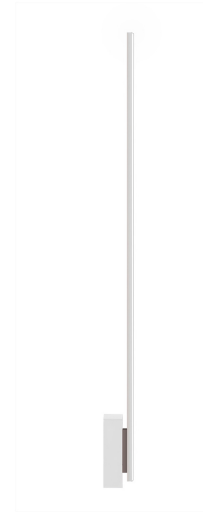

LINESCAPES FLOOR

Family of floor, ceiling and wall elements, efficient with an highly versatile linear luminous output. Body in aluminium extruded and opal white polycarbonate diffuser. Horizontal cantilever wall version supplied with kit for connection with remote driver. White or balck finishing with elements in grey painted on the floor and wall versions.

LED 2700K

LAMPING

Source	linear LED
Total power	38W
Emission	diffused
Switching	dimmable
Tension	110/240V
Color temperature	2700K
Luminous flux	2050lm
Typ CRI	80
Energy class	A+
Materials	Aluminium + PC + ABS
Notes	dimmer on cable, cable length 2,5m
Net lamp weight	8,9 kg

Codes

LIN LW2 21
LIN LN2 21

Structure/Diffuser

white/grey/white
black/grey/white

PACKAGE

Package 01
Package 02

Dimension: 15x15x15 cm / Gross weight: 4,7 kg
Dimension: 20x20x204 cm / Gross weight: 5,5 kg

Certificazioni

LED 3000K

LAMPING

Source	linear LED
Total power	38W
Emission	diffused
Switching	dimmable
Tension	110/240V
Color temperature	3000K
Luminous flux	2050lm
Typ CRI	80
Energy class	A+
Materials	Aluminium + PC + ABS
Notes	dimmer on cable, cable length 2,5m
Net lamp weight	8,9 kg