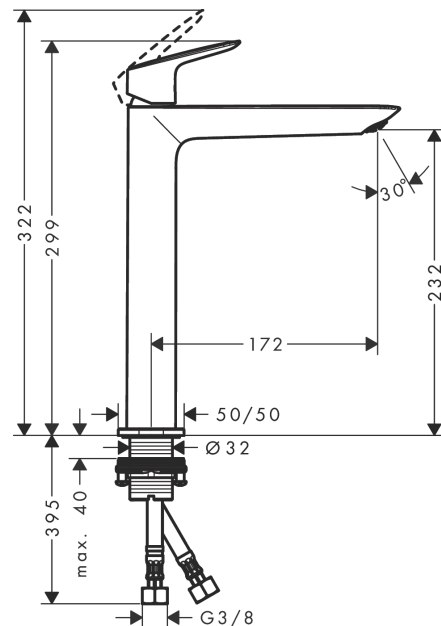

Logis

Single lever basin mixer 240 Fine without waste set

Surfaces: **Chrome** Article Number: **71258000**

Description

product features

- ComfortZone 240
- projection 172 mm
- spray type: normal spray
- maximum flow rate at 3 bar: 5 l/min
- ceramic cartridge
- temperature limitation adjustable
- suitable for continuous flow water heaters
- connection type: G 3/8 connections
- connection dimension: DN15

Technology

Product image

Scale drawing

Flowchart