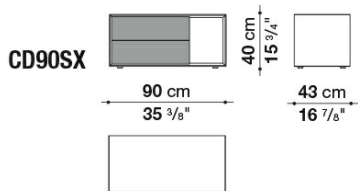

Technical information

Storage unit external frame:
satin painted wood fibre panels

Drawer fronts:
satin or glossy painted wood particles panel

Drawer internal finish:
grey melamine faced wood particles panel

Drawer runners:
TIP-ON fully extractible

Technical drawings

CD52B

CD77

CD90SX

CD90DX

CD120

CD52A