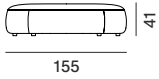

---

curve seating module S

---

armrest L70 L/R

armrest L110 L/R