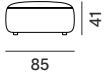

## COLOUR VARIANTS FOR BACKS

The backs are available in two colour variants:

- powder coated matt white;
- powder coated matt lead black.

---

**CosyOutdoor | single module/pouf**

---

seating module S

seating module M