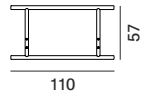

USE WITH MODULES/CURVED
MODULES D85 INDICATE
POSITION IN DRAWING.

USE WITH MODULE D85/D125
INDICATE POSITION IN
DRAWING.

---

back cushion S

back cushion M