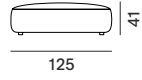

## COLOUR VARIANTS FOR BACKS

The backs are available in two colour variants:

- powder coated matt white;
- powder coated matt lead black.

---

**CosyOutdoor | single module/pouf**

---

seating module S

seating module M