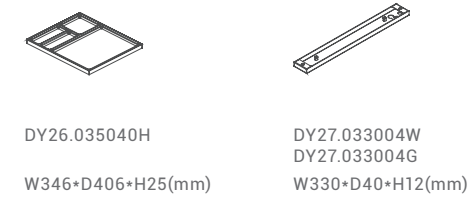

Staff Space (Straight)

Leisure & Negotiation Space

Accessories

Accessories

Accessories (Upholstered Sofa)

Texture

Given that products may be updated constantly, no further notice will be given in regard of changes in specification, and the real product shall be considered as final.