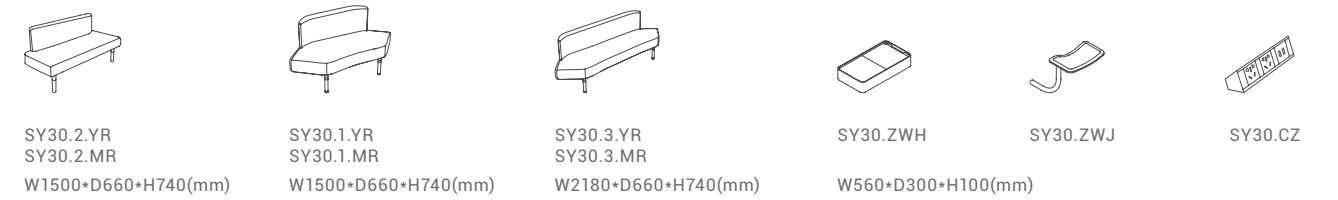

Staff Space (Straight)

Leisure & Negotiation Space

Accessories

Accessories

Accessories (Upholstered Sofa)

Texture

Given that products may be updated constantly, no further notice will be given in regard of changes in specification, and the real product shall be considered as final.