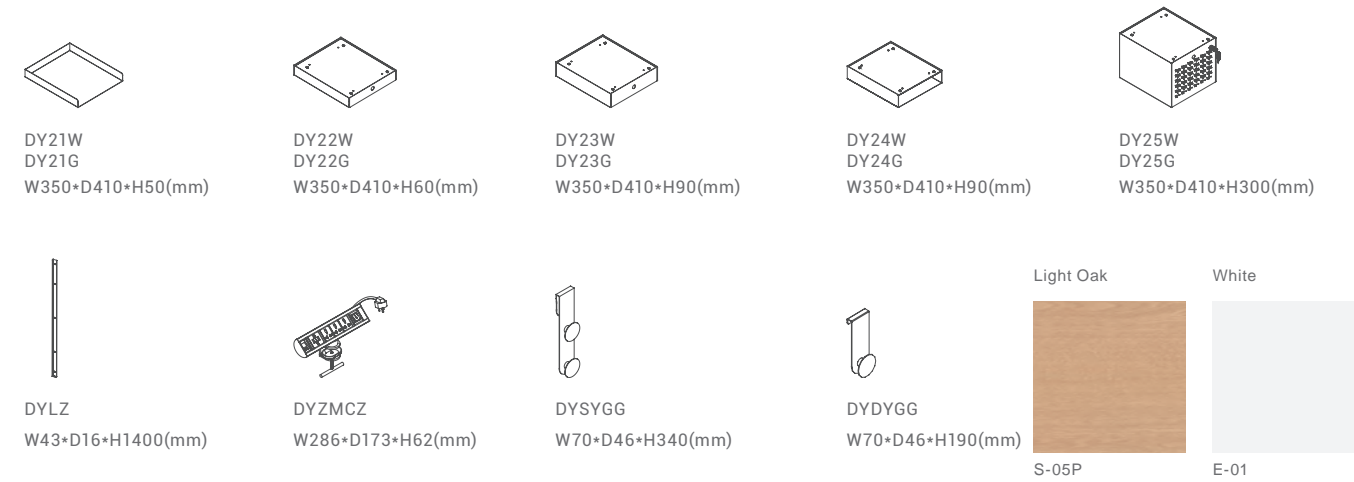

Accessories

Accessories (Upholstered Sofa)