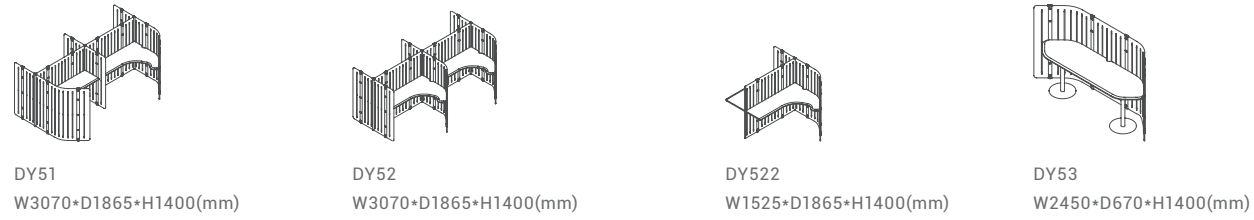

Staff Space (Straight)

Leisure & Negotiation Space