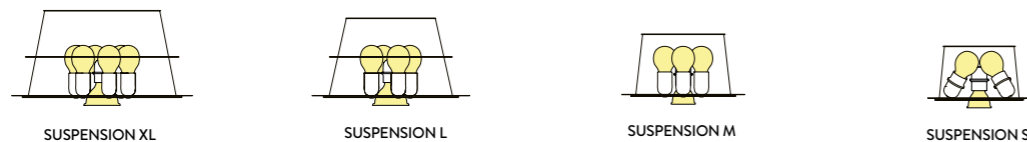

LIGHT SOURCES: