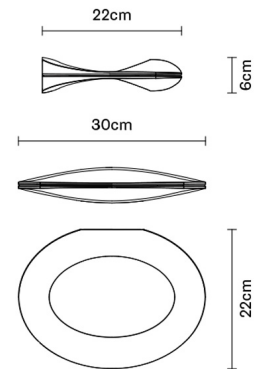

ENCK

F17G0301

Francesco Lucchese

Description

Wall/ceiling lamp with structure in white painted aluminium, composed of two slot-in shells. The structure can quickly be coupled with the base, making it extremely easy to install.

Dimensions

Voltage

220-240V

Dimmable LED

TRIAC

Material

Aluminium

Light source and alternative bulbs

LED 4x4,5W-
3000K
Cri 80+

Available structure colours

White

Included accessories

LED

Weight Lamp

Net: 1.27 kg

Packaging

Gross weight: 1.27 kg
Volume: 0.009 m³
Number of boxes: 1

Specs

ERC IP40