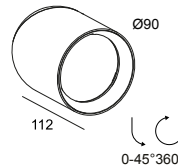

[View on website](#)

General info

LOCATION	indoor
INSTALLATION	Ceiling Surface mounted
INGRESS PROTECTION	IP20
WEIGHT (KG)	0.6
ADJUSTABILITY	0° to 45° swiveling, 360° rotatable
INFORMATION	LENS FL-24° INCL.DIMMABLE POWER SUPPLY

Electrical info

ELECTRICAL	220-240V / 50-60Hz
CLASS	I
POWER SUPPLY INCLUDED	YES
DIM TYPE	mains (phase cut-off)
ENERGY CLASS	E

Lightsource info

Lightsource Name	LED
Lightsource	LED array 11,6W / CRI>90 (R9: 60) / 2700K / 1458lm
TM-30 Values	Rf: 89 / Rg: 100
SDCM	SDCM1
Riskgroup	RG1
LM80	L90B10 > 50000
LED Technics (light source)	1458lm // 11,6W // 125lm/W
LED Technics (luminaire)	1217lm // 13W // 91lm/W

Requirements

SPY 90 TUBE

Accessories

HONEYCOMB 75