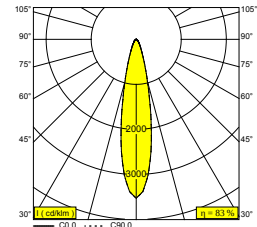

[View on website](#)

General info

LOCATION	indoor
INSTALLATION	Ceiling Surface mounted
INGRESS PROTECTION	IP20
WEIGHT (KG)	0.6
ADJUSTABILITY	0° to 45° swiveling, 360° rotatable
INFORMATION	LENS FL-24° INCL.DIMMABLE POWER SUPPLY

Electrical info

ELECTRICAL	220-240V / 50-60Hz
CLASS	I
POWER SUPPLY INCLUDED	YES
DIM TYPE	mains (phase cut-off)
ENERGY CLASS	E

Lightsource info

Lightsource Name	LED
Lightsource	LED array 11,6W / CRI>90 (R9: 60) / 2700K / 1458lm
TM-30 Values	Rf: 89 / Rg: 100
SDCM	SDCM1
Riskgroup	RG1
LM80	L90B10 > 50000
LED Technics (light source)	1458lm // 11,6W // 125lm/W
LED Technics (luminaire)	1217lm // 13W // 91lm/W

Requirements

SPY 90 TUBE

Accessories

HONEYCOMB 75