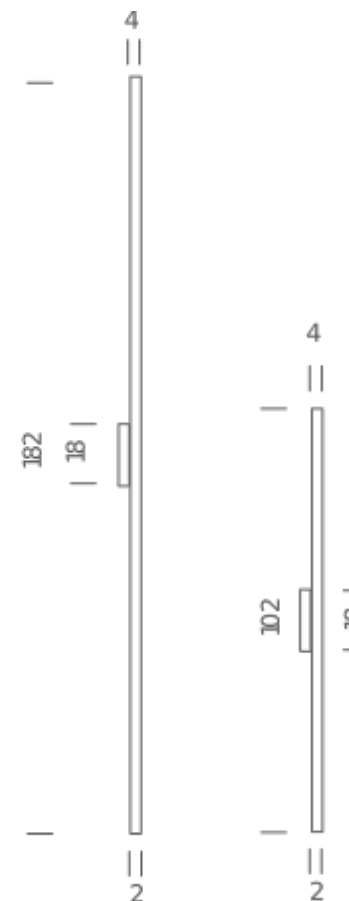

L102 - 2700K

LAMPING

Source	linear LED
Total power	19W
Emission	diffused, side emission
Tension	24V DC
Color temperature	2700K
Luminous flux	1125lm
Typ CRI	80
Energy class	A+
Materials	Aluminium + PC + ABS
Notes	side emission, driver not included

L102 - 3000K

LAMPING

Source	linear LED
Total power	19W
Emission	diffused, side emission
Tension	24V DC
Color temperature	3000K
Luminous flux	1125lm
Typ CRI	80
Energy class	A+
Materials	Aluminium + PC + ABS
Notes	side emission, driver not included

L182 - 2700K

LAMPING

Source	linear LED
Total power	33W
Emission	diffused, side emission
Tension	24V DC
Color temperature	2700K
Luminous flux	1765lm
Typ CRI	80
Energy class	A+
Materials	Aluminium + PC + ABS
Notes	side emission, driver not included

Codes

LIN LW2 32

Structure/Diffuser

white/grey/white

PACKAGE

Package 01

Dimension: 18x22x190 cm / Gross weight: 3,5 kg

Certificazioni