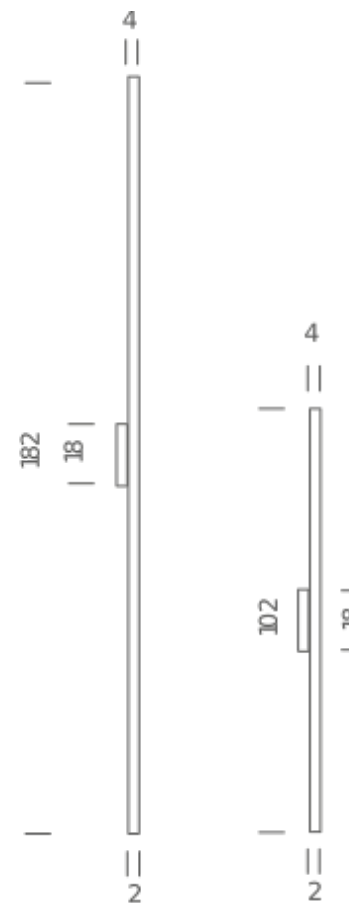

L102 - 2700K

LAMPING

Source	linear LED
Total power	19W
Emission	diffused, side emission
Tension	24V DC
Color temperature	2700K
Luminous flux	1125lm
Typ CRI	80
Energy class	A+
Materials	Aluminium + PC + ABS
Notes	side emission, driver not included

L102 - 3000K

LAMPING

Source	linear LED
Total power	19W
Emission	diffused, side emission
Tension	24V DC
Color temperature	3000K
Luminous flux	1125lm
Typ CRI	80
Energy class	A+
Materials	Aluminium + PC + ABS
Notes	side emission, driver not included

Codes

LIN LWD 31

Structure/Diffuser

white/grey/white

PACKAGE

Package 01

Dimension: 112x15x17 cm / Net weight: 2 kg / Gross weight: 3,5 kg

Certificazioni

L182 - 2700K

LAMPING

Source	linear LED
Total power	33W
Emission	diffused, side emission
Tension	24V DC
Color temperature	2700K
Luminous flux	1765lm
Typ CRI	80
Energy class	A+
Materials	Aluminium + PC + ABS
Notes	side emission, driver not included