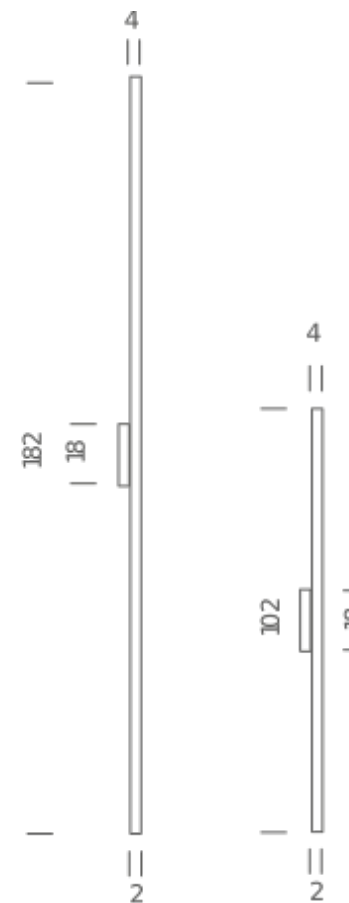

L102 - 2700K

LAMPING

Source	linear LED
Total power	19W
Emission	diffused, side emission
Tension	24V DC
Color temperature	2700K
Luminous flux	1125lm
Typ CRI	80
Energy class	A+
Materials	Aluminium + PC + ABS
Notes	side emission, driver not included

Codes

LIN LW2 31

Structure/Diffuser

white/grey/white

PACKAGE

Package 01

Dimension: 113x15x17 cm / Net weight: 2 kg / Gross weight: 3,5 kg

Certificazioni

L102 - 3000K

LAMPING

Source	linear LED
Total power	19W
Emission	diffused, side emission
Tension	24V DC
Color temperature	3000K
Luminous flux	1125lm
Typ CRI	80
Energy class	A+
Materials	Aluminium + PC + ABS
Notes	side emission, driver not included