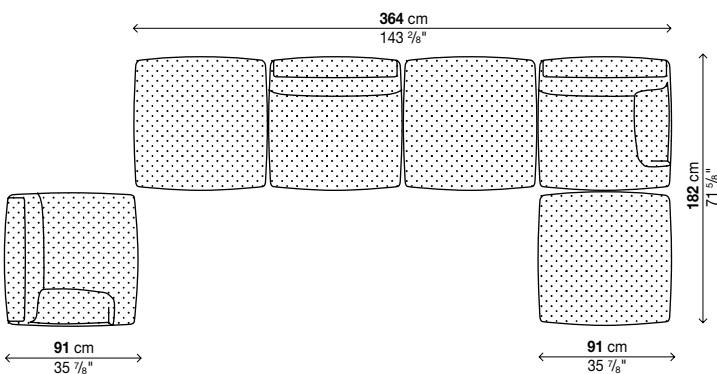

PALCHETTO SOFA

Composition examples

Finish of cover:

A = COM (Customer fabric)

B = Heritage, Natté

C = Lopi, Patio

D = B-chew (Bit, Duo, Trio)

Composition 6

Code	Cover				pack m³ Kg
	A	B	C	D	
29PAL36					

Optionals

Code	Description	colli	m³	Kg
	Protective cover "Casper", see page XXX	-	-	-