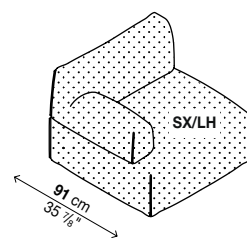

C = Lopi, Patio

D = B-chew (Bit, Duo, Trio)

Pouf

Code	Height	Cover				pack	m ²	Kg
		A	B	C	D			
04PAL11S	15"							
04PAL12S	11"							

Seat + backrest

Code	Cover				pack	m ²	Kg
	A	B	C	D			
04PAL11SS							

Seat with right and left armrest

Code	Description	Cover				pack	m ²	Kg
		A	B	C	D			
04PAL11SBS	Left armrest							
04PAL12SBS	Right armrest							

Optionals

Code	Description	pack	m ²	Kg
	Protective cover "Casper", see page XXX	-	-	-

04PAL12S/11S

04PAL11SS

04PAL11SBS

04PAL12SBS

PALCHETTO SOFA

Seat 100 x 91 cm

Finish of cover:

- A = COM (Customer fabric)
- B = Heritage, Natté
- C = Lopi, Patio
- D = B-chew (Bit, Duo, Trio)