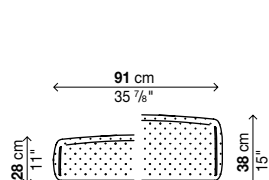

04PAL12S/11S

04PAL11SS

04PAL11SBS

04PAL12SBS

PALCHETTO SOFA

Seat 100 x 91 cm

Finish of cover:

- A = COM (Customer fabric)
- B = Heritage, Natté
- C = Lopi, Patio
- D = B-chew (Bit, Duo, Trio)