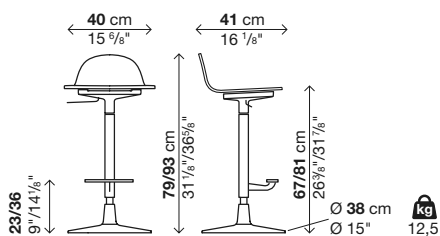

Code	Base	Body	pack	m³	Kg
		Wood			
05PAT01	Stand and base lacquered		1	0,35	15,5
	Polished chrome steel stand and polished chrome aluminium base				

1 package contains 1 piece

PILAT

Stool with height adjustment - Fully upholstered (not removable)