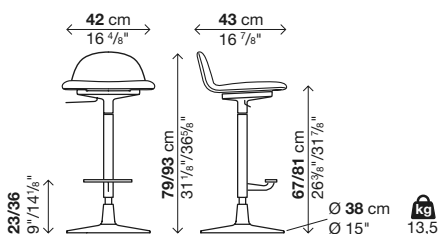

PILAT

Stool with height adjustment - Fully upholstered (not removable)

Base finish:

Chrome steel stand and polished aluminium base
Stand and base lacquered white
Stand and base lacquered black
Stand and base lacquered zinc yellow

Finish of cover:

A = Valencia (synthetic leather)
B = Field 2, COM (Customer fabric)
C = Clara 2, Merit, COL (Customer leather)
D = Curmi, Remix 3, Patio, Regal
E = Hero, Scuba
F = Melange Nap, Steelcut Trio 3
G = Divina Melange 3
H = Hallingdal 65, Moss, Twill Weave
L1 = Neocoast (corrected grain leather)
L2 = Elmosoft (semi-aniline leather)
L3 = Elmotique (aniline leather)

Code	Base	Cover										pack	m³	Kg		
		A	B	C	D	E	F	G	H	L1	L2				L3	
05PAT11	Stand and base lacquered															
	Polished chrome steel stand and polished chrome aluminium base														1	0,35 16,5

1 package contains 1 piece