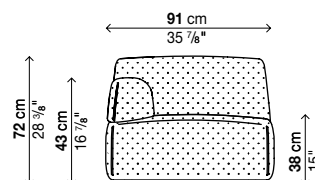

C = Lopi, Patio

D = B-chew (Bit, Duo, Trio)

Pouf

Code	Height	Cover				pack	m ²	Kg
		A	B	C	D			
04PAL11S	15"							
04PAL12S	11"							

Seat + backrest

Code	Cover				pack	m ²	Kg
	A	B	C	D			
04PAL11SS							

Seat with right and left armrest

Code	Description	Cover				pack	m ²	Kg
		A	B	C	D			
04PAL11SBS	Left armrest							
04PAL12SBS	Right armrest							

Optionals

Code	Description	pack	m ²	Kg
	Protective cover "Casper", see page XXX	-	-	-

04PAL12S/11S

04PAL11SS

04PAL11SBS

04PAL12SBS

PALCHETTO SOFA

Seat 100 x 91 cm

Finish of cover:

- A = COM (Customer fabric)
- B = Heritage, Natté
- C = Lopi, Patio
- D = B-chew (Bit, Duo, Trio)