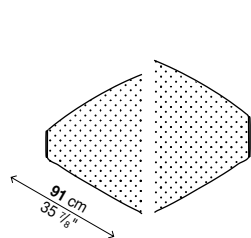

PALCHETTO SOFA

Seat 91 x 91 cm

Finish of cover:

A = COM (Customer fabric)

B = Heritage, Natté

C = Lopi, Patio

D = B-chew (Bit, Duo, Trio)

Pouf

Code	Height	Cover				pack	m²	Kg
		A	B	C	D			
04PAL11S	15"							
04PAL12S	11"							

Seat + backrest

Code	Cover				pack	m²	Kg
	A	B	C	D			
04PAL11SS							

Seat with right and left armrest

Code	Description	Cover				pack	m²	Kg
		A	B	C	D			
04PAL11SBS	Left armrest							
04PAL12SBS	Right armrest							

Optionals

Code	Description	pack	m²	Kg
	Protective cover "Casper", see page XXX	-	-	-

04PAL12S/11S