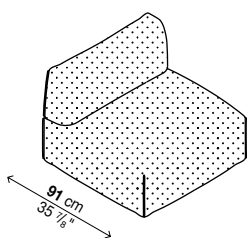

C = Lopi, Patio

D = B-chew (Bit, Duo, Trio)

Pouf

Code	Height	Cover				pack	m ²	Kg
		A	B	C	D			
04PAL11S	15"							
04PAL12S	11"							

Seat + backrest

Code	Cover				pack	m ²	Kg
	A	B	C	D			
04PAL11SS							

Seat with right and left armrest

Code	Description	Cover				pack	m ²	Kg
		A	B	C	D			
04PAL11SBS	Left armrest							
04PAL12SBS	Right armrest							

Optionals

Code	Description	pack	m ²	Kg
	Protective cover "Casper", see page XXX	-	-	-

04PAL12S/11S

04PAL11SS

04PAL11SBS

04PAL12SBS

PALCHETTO SOFA

Seat 100 x 91 cm

Finish of cover:

- A = COM (Customer fabric)
- B = Heritage, Natté
- C = Lopi, Patio
- D = B-chew (Bit, Duo, Trio)