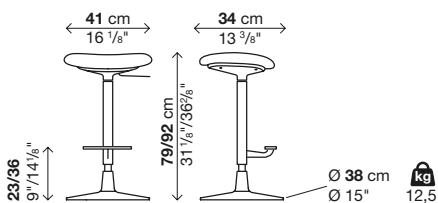

ROBU

Stool with height adjustment - Fully upholstered (not removable)

Base finish:

Chrome steel stand and polished aluminium base

Stand and base lacquered white

Stand and base lacquered black

Stand and base lacquered zinc yellow

Finish of cover:

A = Valencia (synthetic leather)

B = Field 2, COM (Customer fabric)

C = Clara 2, Merit, COL (Customer leather)

D = Curmi, Remix 3, Patio, Regal

E = Hero, Scuba

F = Melange Nap, Steelcut Trio 3

G = Divina Melange 3

H = Hallingdal 65, Moss, Twill Weave

L1 = Neocoast (corrected grain leather)

L2 = Elmosoft (semi-aniline leather)

L3 = Elmotique (aniline leather)

Code	Base	Cover										pack	m³	Kg			
		A	B	C	D	E	F	G	H	L1	L2				L3		
05ROB01	Stand and base lacquered																
	Polished chrome steel stand and polished chrome aluminium base														1	0,3	15

1 package contains 1 piece