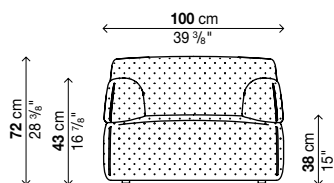

04PAL12S/11S

04PAL11SS

04PAL11SBS

04PAL12SBS

PALCHETTO SOFA

Seat 100 x 91 cm

Finish of cover:

- A = COM (Customer fabric)
- B = Heritage, Natté
- C = Lopi, Patio
- D = B-chew (Bit, Duo, Trio)

Seat with armrests

Code	Cover				pack m ³ Kg
	A	B	C	D	
04PAL13SBS					

Optionals

Code	Description	pack m ³ Kg
	Protective cover "Casper", see page XXX	- - -

04PAL13SBS

PALCHETTO SOFA

Composition examples

Finish of cover: