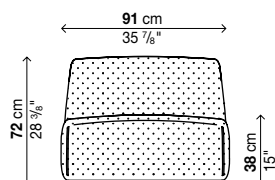

04PAL12S/11S

04PAL11SS

04PAL11SBS

04PAL12SBS

PALCHETTO SOFA

Seat 100 x 91 cm

Finish of cover:

- A = COM (Customer fabric)
- B = Heritage, Natté
- C = Lopi, Patio
- D = B-chew (Bit, Duo, Trio)