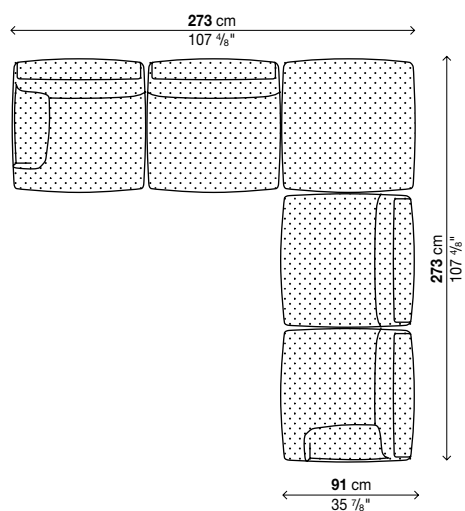

B = Heritage, Natté

C = Lopi, Patio

D = B-chew (Bit, Duo, Trio)

Composition 5

Code	Cover				pack	m ³	Kg
	A	B	C	D			
29PAL35							

Optionals

Code	Description	colli	m ³	Kg
	Protective cover "Casper", see page XXX	-	-	-