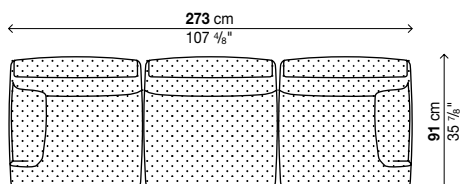

PALCHETTO SOFA

Composition examples

Finish of cover:

A = COM (Customer fabric)

B = Heritage, Natté

C = Lopi, Patio

D = B-chew (Bit, Duo, Trio)

Composition 2

Code	Cover				pack	m³	Kg
	A	B	C	D			
29PAL32							

Optionals

Code	Description	colli	m³	Kg
	Protective cover "Casper", see page XXX	-	-	-