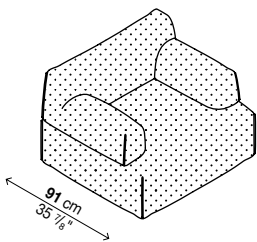

PALCHETTO SOFA

Seat 100 x 91 cm

Finish of cover:

- A = COM (Customer fabric)
- B = Heritage, Natté
- C = Lopi, Patio
- D = B-chew (Bit, Duo, Trio)

Seat with armrests

Code	Cover				pack m³ Kg
	A	B	C	D	
04PAL13SBS					

Optionals

Code	Description	pack m³ Kg
	Protective cover "Casper", see page XXX	- - -

04PAL13SBS