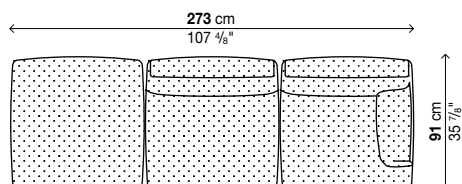

B = Heritage, Natté

C = Lopi, Patio

D = B-chew (Bit, Duo, Trio)

Composition 3

Code	Cover				pack	m ³	Kg
	A	B	C	D			
29PAL33							

Optionals

Code	Description	colli	m ³	Kg
	Protective cover "Casper", see page XXX	-	-	-