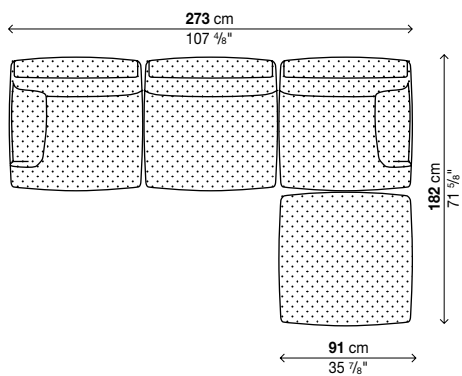

PALCHETTO SOFA

Composition examples

Finish of cover:

A = COM (Customer fabric)

B = Heritage, Natté

C = Lopi, Patio

D = B-chew (Bit, Duo, Trio)

Composition 4

Code	Cover				pack	m³	Kg
	A	B	C	D			
29PAL34							

Optionals

Code	Description	colli	m³	Kg
	Protective cover "Casper", see page XXX	-	-	-