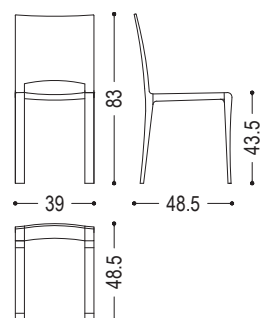

Chair entirely made from solid wood.

CODE	SIZE	A1	A2	A3	A4
38.01.1	W.39 x D.48,5 x H.43,5/83	■	■	■	■

AVAILABLE FINISHES:

- A1: walnut without knots, elm
- A2: oak without knots, cherry, maple
- A3: oak without knots finish: whitened, mystic black, neutro
- A4: oak without knots pigmented: ash grey, white milk, total black