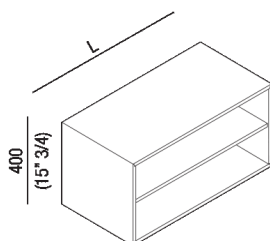

---

Casing depth 40,5 cm (16")

AFXM0135\_40\_00

design Benedini Associati, 2002

---

Open storage unit with one shelf.

---

Height:	40 cm	15" 3/4 inches
---------	-------	----------------

---

Depth:	40.5 cm	16" inches
--------	---------	------------

---

Note: It is available with width from 40 to 100 cm.

---