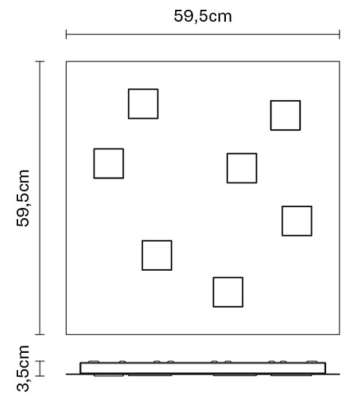

QUARTER

F38G1301

David Pellegrini & Francesca Mengato

Description

Wall/ceiling lamp with white painted aluminium structure.

Dimensions

Voltage

220-240V

Gross weight: 7.97 kg
Volume: 0.069 m³
Number of boxes: 1

Specs

EAC IP40