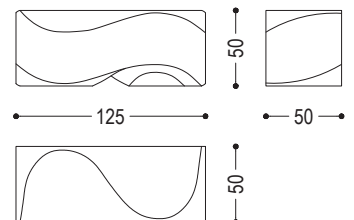

Bench made from a single block of scented cedar. Features an original and ergonomic design that permits direct contact.

CODE	SIZE	A7	A8	A9
59.01.1	W.125 x D.50 x H.50	■	■	■

AVAILABLE FINISHES:

- A7: cedar
- A8: sandblasted cedar
- A9: cedar contract finish, vulcano cedar