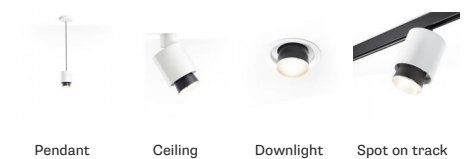

In the same family

Pendant

Ceiling

Downlight

Spot on track

Weight Lamp

Net: 0.84 kg

Packaging

Gross weight: 0.94 kg
Volume: 0.007 m³
Number of boxes: 1

Specs

ERC IP40