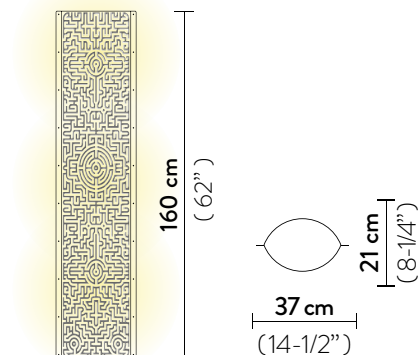

## THE LIGHTNING ARCHIVES FLOOR

Light Source: 3 X 12W E27 LED Filament Bulbs

Dimmable: with dimmable bulbs

Materials: Opalflex®, Cristalflex®

With: brass or colored finished profile

Weight: net 4,9 Kg - gross 7,8 Kg

Packaging: 37 x 30 x h. 168 cm

FINISH	PRODUCT CODE	EAN CODE	DETAILS
 LOVE PEACE JOY	<b>TUBFXL0LVJ00000000EU</b>	8024727074740	DIGITAL PRINTING 
 LABYRINTH	<b>TUBFXL0LBR00000000EU</b>	8024727074689	DIGITAL PRINTING 
 L'AFRIQUE	<b>TUBFXL0AFQ00000000EU</b>	8024727074986	DIGITAL PRINTING 
 FAENA ART	<b>TUBFXL0FAR00000000EU</b>	8024727074924	DIGITAL PRINTING 