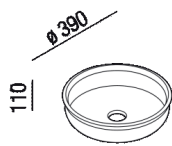

Round over countertop washbasin

ACER0381ZZ

Benedini Associati, 2021

**Finishes**

White

**Materials**

Solid Surface

Round countertop washbasin in white Solid surface made with thermoforming, without tap hole and free drain. The basin includes the waste fitting with plug in a matching finish.

Height:	11 cm	4â€• 1/64 inches
Diameter:	39 cm	15â€• 23/64 inches
Weight:	3 kg	7 lbs
Packaging:	42 x 42 x 15 cm	16" 1/2 x 16" 1/2 x 5" 7/8 inches
Total weight:	5 kg	11 lbs

Note: The Undici washbasins are also available under the counter integrated into the Evo 21 Solid surface top with a thickness of 12 mm.