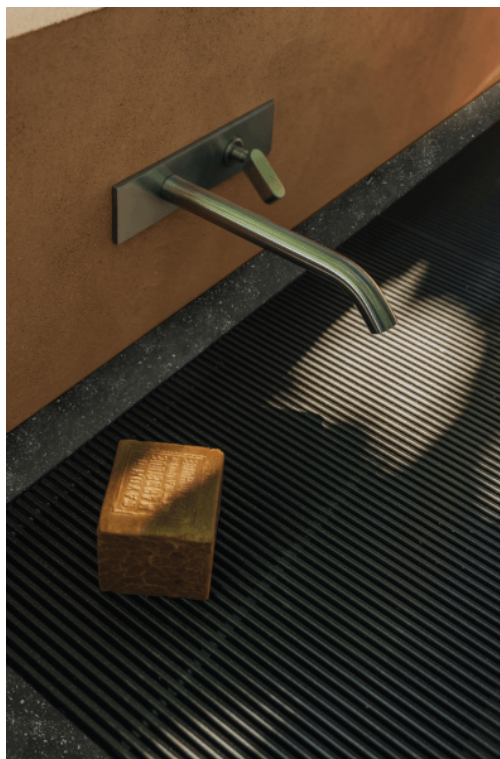

Self-bearing countertop, with 1 recess,
 provided with under-top brackets
 AELLNE0_1

Benedini Associati, Andrés Jost, Diego Cisi,
 2015

Programme of self-bearing washbasins
 made of Petit Granit characterised by light
 touch and high configurability.

Finiture

-  Petit Granit
-  Dark grey (Deep Caviar)

Materiali

-  Marble
-  Corian®

The self-bearing countertop with one recess is supported by brackets fixed to the wall. The front edge is chamfered, while the short sides can be chamfered or straight for positioning in a corner or niche. The countertop is made of Petit Granit marble. The recesses are freely positioned along the whole length of the top complying with the distances from the edges and those between the recesses and they are complete with grill. The basin is not fitted with drain. Designed for waste .MET0569 with concealed waste trap .PLA0456.

Note: Upon request, and after technical evaluation, other types of marble are possible, costs on demand. It is available with a minimum length of 80 cm (31" 1/4) and a maximum length of 260 cm (102" 23/64).