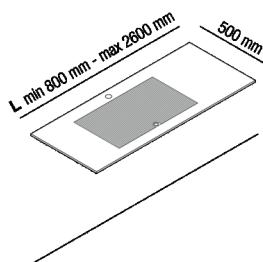

Self-bearing countertop, with 1 recess,
 provided with under-top brackets
 AELLNE0_1

Benedini Associati, Andrés Jost, Diego Cisi,
 2015

Programme of self-bearing washbasins
 made of Petit Granit characterised by light
 touch and high configurability.

Finiture

-  Petit Granit
-  Dark grey (Deep Caviar)

Materiali

-  Marble
-  Corian®

The self-bearing countertop with one recess is supported by brackets fixed to the wall. The front edge is chamfered, while the short sides can be chamfered or straight for positioning in a corner or niche. The countertop is made of Petit Granit marble. The recesses are freely positioned along the whole length of the top complying with the distances from the edges and those between the recesses and they are complete with grill. The basin is not fitted with drain. Designed for waste .MET0569 with concealed waste trap .PLA0456.

Note: Upon request, and after technical evaluation, other types of marble are possible, costs on demand. It is available with a minimum length of 80 cm (31" 1/4) and a maximum length of 260 cm (102" 23/64).