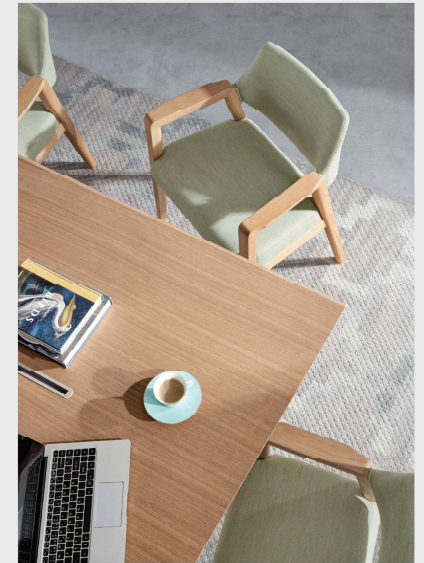

Jack Series

EW26

EW25

EW91

FAS-level white oak from North America painted with food-grade wax oil finishing,
Natural texture and colors are exposed with 45-degree beveled edges,
creating a perfect combination of beauty and superior touch.

The one-piece side cabinet with a combination lock at your command and tray designed on the top will make your work more organized.

Processed with patented edge-banding technology with wood grain that is as real as the work of Mother Nature. The four corners are meticulously rounded to provide better support for your arms.