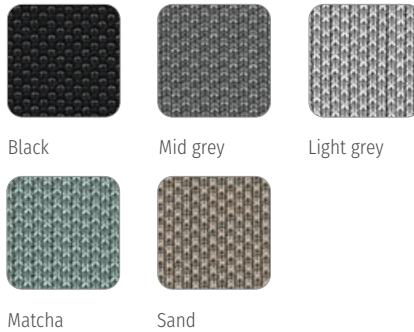

VARIATION AND DIVERSITY

All-round comfortable

With numerous combination options, the se:flex fulfills almost every wish: timeless and light as well as modern and chic. With exactly the colours and materials that fit best.

Slim upholstery

Front: can be chosen from the Sedus fabric collections
Back: plastic in anthracite

Membrane

Frame and armrests

Base