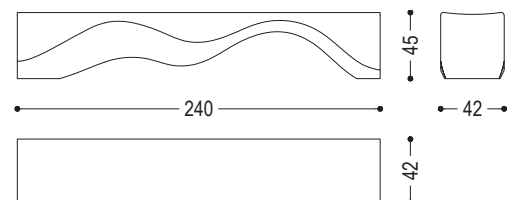

Bench made from a single block of scented cedar. Unique wavy and sinuous movement that evolves through an interplay of fullness alternated with emptiness.

CODE	SIZE	A7	A8	A9
MOUNTAINS	W.240 x D.42 x H.45	■	■	■

AVAILABLE FINISHES:

- **A7:** cedar
- **A8:** sandblasted cedar
- **A9:** cedar contract finish, vulcano cedar