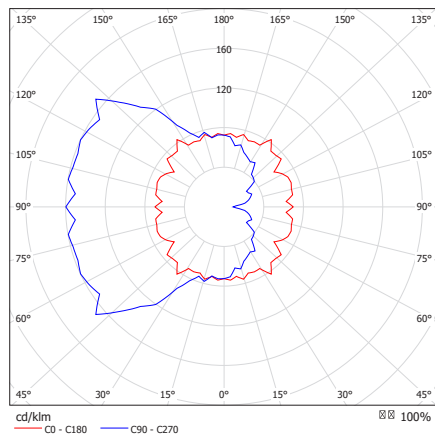

## Fotometrie / Photometric Data

Large Silver LED

Large Transparent LED

Medium Silver LED

Medium Transparent LED

Mini Silver LED

Mini Transparent LED