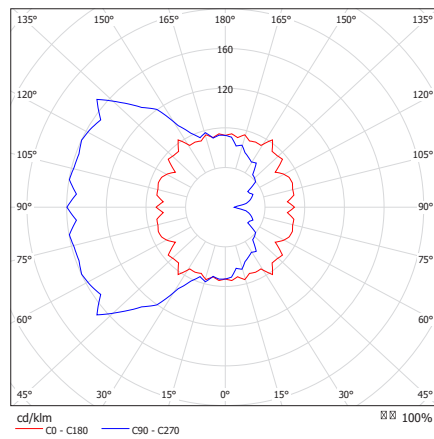

## Fotometrie / Photometric Data

Large Silver LED

Large Transparent LED

Medium Silver LED

Medium Transparent LED

Mini Silver LED

Mini Transparent LED