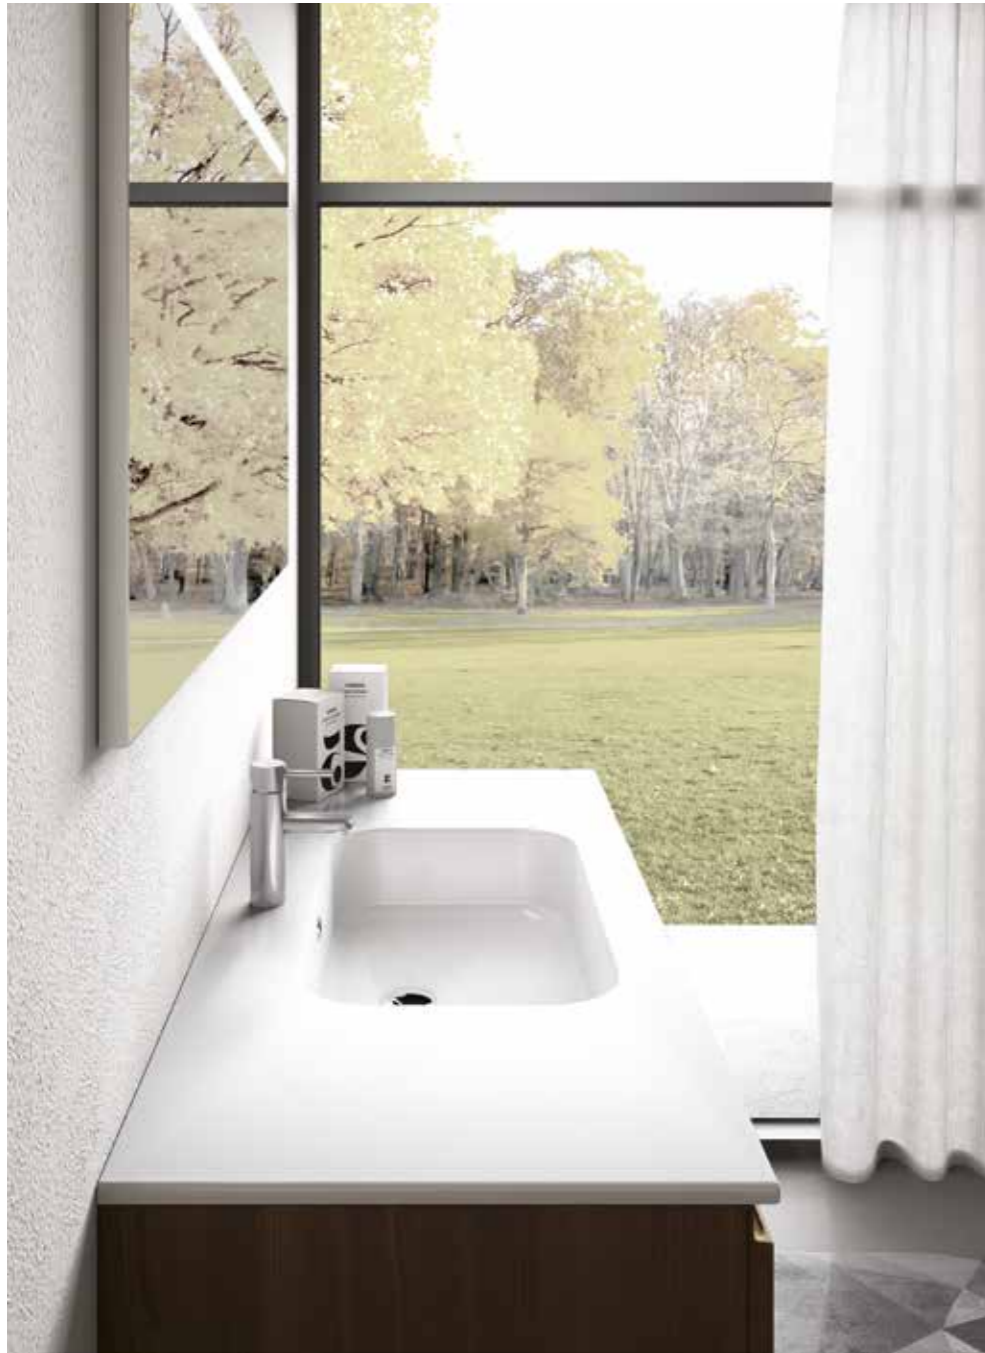

Composizione ML42237

Dimensione Mobile: 120x51x48h

Dimensione Specchio: 120x72h

Top: Consolle Ceramica

Finitura: 174X Olmo Dark

Composition ML42237

Unit Dimensions: 120x51x48h

Mirror Dimensions: 120x72h

Top: Ceramic Console

Finish: 174X Dark Elm