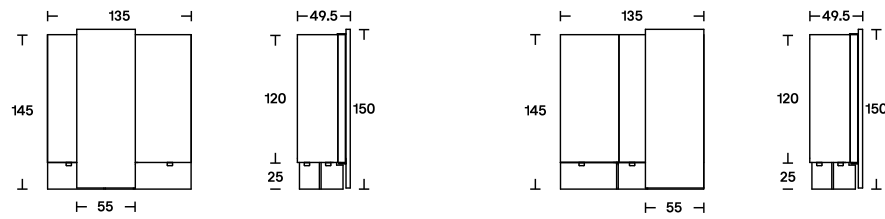

Alterego

Year
Designer

2016
Giacomo Moor

In his latest works for Acerbis, Giacomo Moor imbues the two Alterego vertical sideboards with the mirage of suspension in a marvel of design ingenuity, with their double sliding doors seeming, impossibly, to support the weight, with an invisible transparent structure beneath the cabinet. The contrast of wood and hand-brushed metal underlines the hand-crafted identity of the sideboards. The two pieces share the same measurements and structure, but the asymmetrical positioning of the sliding door makes each one unique and ideal for pairing.

Dimensions

A version
L 135
D 49,5
H 150

B version
L 135
D 49,5
H 150

Finishes

Cabinet and hinged doors: veneer heat-treated eucalyptus, black eucalyptus, dark stained walnut, swamp ash or lacquered matte or glossy finish in different colors.