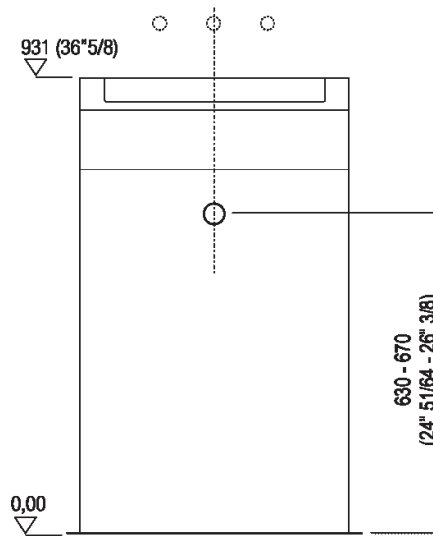

Height:	93.1 cm	36"5/8 inches
Width:	55 cm	21"5/8 inches
Weight:	245 kg	540 lbs
Depth:	40.7 cm	16" inches
Packaging:	70 x 72 x 100 cm	27" 4/8 x 28" 3/8 x 39" 3/8 inches
Total weight:	304 kg	670 lbs

Main dimensions

Installation notes

Scarico per sifone ad incasso
Drain for concealed waste trap

Tap position, recommended height