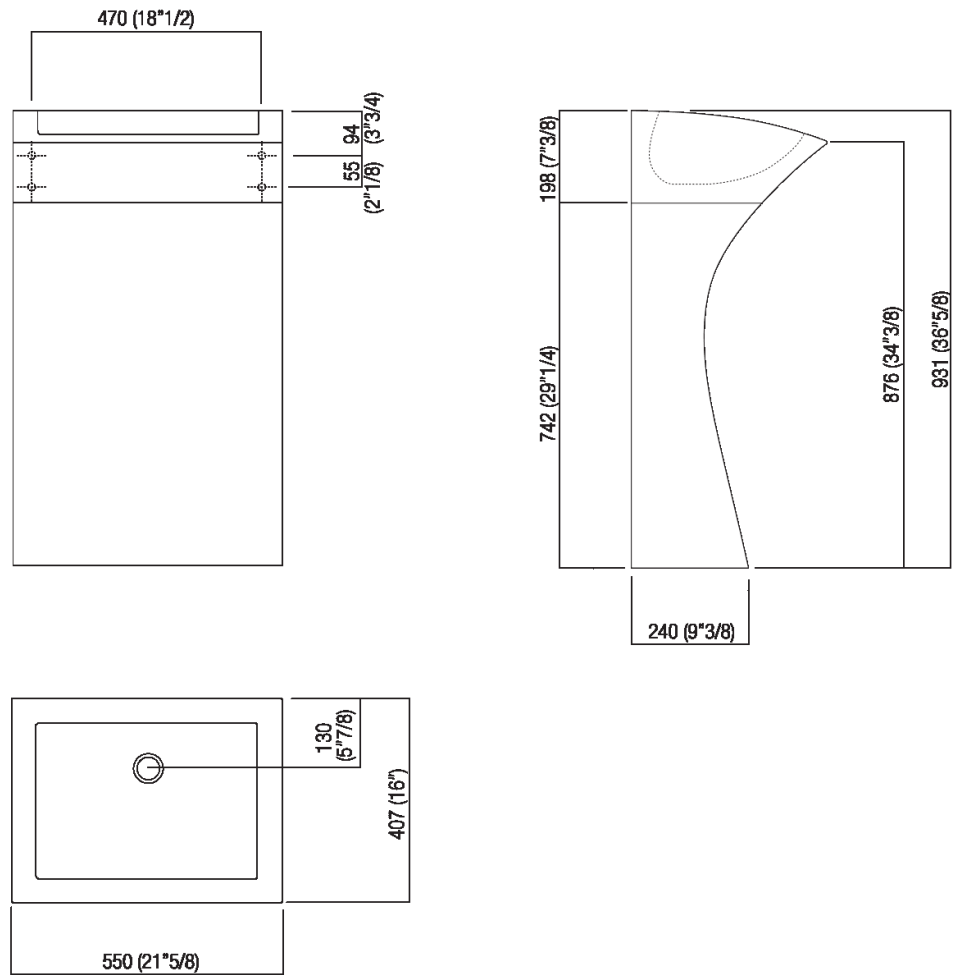

Independent washbasin
 ACER0733

Angelo Mangiarotti, 2003

Washbasin in white Carrara marble with striking and sculpural lines.

Finishes

White Carrara

Materials

Marble

Rectangular wall mounted washbasin in white Carrara marble with support on the floor, without tap hole and overflow, complete with fixing kit. Designed to use concealed waste trap .PLA0456, AKIT0731 and waste .MET0563.

Height:	93.1 cm	36"5/8 inches
Width:	55 cm	21"5/8 inches
Weight:	245 kg	540 lbs
Depth:	40.7 cm	16" inches
Packaging:	70 x 72 x 100 cm	27" 4/8 x 28" 3/8 x 39" 3/8 inches
Total weight:	304 kg	670 lbs

Main dimensions

Installation notes

Scarico per sifone ad incasso
Drain for concealed waste trap

Tap position, recommended height