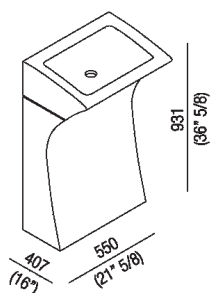

Independent washbasin
 ACER0733

Angelo Mangiarotti, 2003

Washbasin in white Carrara marble with striking and sculpural lines.

Finishes

White Carrara

Materials

Marble

Rectangular wall mounted washbasin in white Carrara marble with support on the floor, without tap hole and overflow, complete with fixing kit. Designed to use concealed waste trap .PLA0456, AKIT0731 and waste .MET0563.

Height:	93.1 cm	36"5/8 inches
Width:	55 cm	21"5/8 inches
Weight:	245 kg	540 lbs
Depth:	40.7 cm	16" inches
Packaging:	70 x 72 x 100 cm	27" 4/8 x 28" 3/8 x 39" 3/8 inches
Total weight:	304 kg	670 lbs

Main dimensions

Installation notes

Scarico per sifone ad incasso
Drain for concealed waste trap

Tap position, recommended height