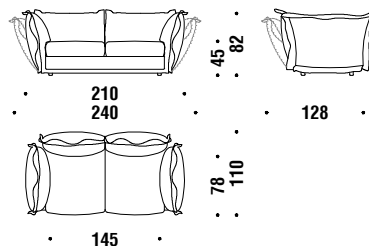

### 1 seater sofa goose down

Divano 1 posto piuma

DL8P0A

■9,4mt. ★17,8m<sup>2</sup> □1,2m<sup>3</sup> 🧑‍🌾52Kg

### 2 seater sofa goose down

Divano 2 posti piuma

DL8P0B

■15,4mt. ★29m<sup>2</sup> □1,8m<sup>3</sup> 🧑‍🌾90Kg