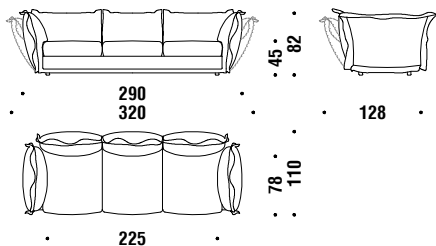

3 seater sofa goose down

Divano 3 posti piuma

DL8P0C

■18,7mt. ★20,6m² □2,6m³ 🧑‍🌾105Kg