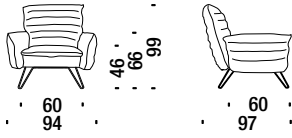

## NOTE

Tessuti consigliati: consultare le pagine a fine listino.

**Cloudscape Chair fiber**

**Cloudscape Chair fibra**

DL0F55

5,8mt. 9,3m<sup>2</sup> 1m<sup>3</sup> 35Kg

**Cloudscape Chair goose down**

**Cloudscape Chair piuma**

DL0F05

5,8mt. 9,3m<sup>2</sup> 1m<sup>3</sup> 36Kg

**Cloudscape Chair Patchwork fiber**

**Cloudscape Chair Patchwork fibra**

DL0F25

1m<sup>3</sup> 35Kg

**Cloudscape Chair Patchwork goose down**

**Cloudscape Chair Patchwork piuma**