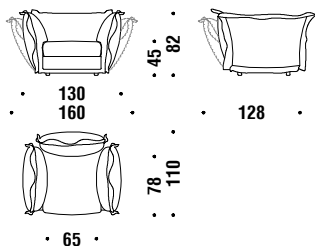

1 seater sofa fiber

Divano 1 posto fibra

DL8F0A

■ 9,4mt. ★ 17,8m² □ 1,2m³ 🧑 52Kg