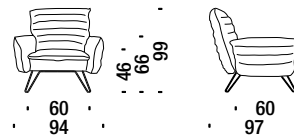

Cloudscape Chair Patchwork goose down

Cloudscape Chair Patchwork piuma

DL0F26

1m³ 36Kg