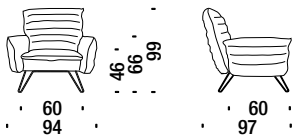

DL0F05

5,8mt. 9,3m<sup>2</sup> 1m<sup>3</sup> 36Kg

**Cloudscape Chair Patchwork fiber**

**Cloudscape Chair Patchwork fibra**

DL0F25

1m<sup>3</sup> 35Kg

**Cloudscape Chair Patchwork goose down**

**Cloudscape Chair Patchwork piuma**