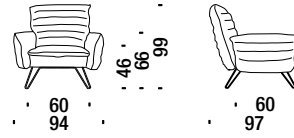

## NOTE

Tessuti consigliati: consultare le pagine a fine listino.

**Cloudscape Chair fiber**

**Cloudscape Chair fibra**

DL0F55

5,8mt. 9,3m<sup>2</sup> 1m<sup>3</sup> 35Kg

**Cloudscape Chair goose down**

**Cloudscape Chair piuma**

DL0F05

5,8mt. 9,3m<sup>2</sup> 1m<sup>3</sup> 36Kg

**Cloudscape Chair Patchwork fiber**

**Cloudscape Chair Patchwork fibra**

DL0F25

1m<sup>3</sup> 35Kg

**Cloudscape Chair Patchwork goose down**

**Cloudscape Chair Patchwork piuma**