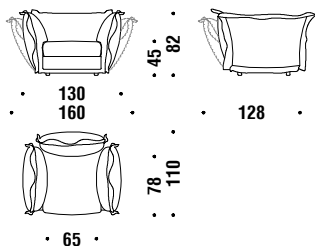

### 1 seater sofa goose down

Divano 1 posto piuma

DL8P0A

■9,4mt. ★17,8m<sup>2</sup> □1,2m<sup>3</sup> 🧑‍🌾52Kg