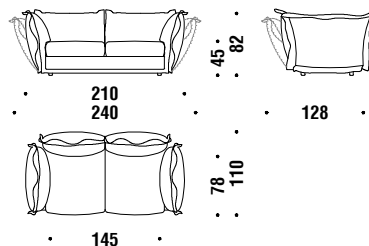

2 seater sofa fiber

Divano 2 posti fibra

DL8F0B

■ 15,4mt. ★ 29m² □ 1,8m³ 🧑 90Kg