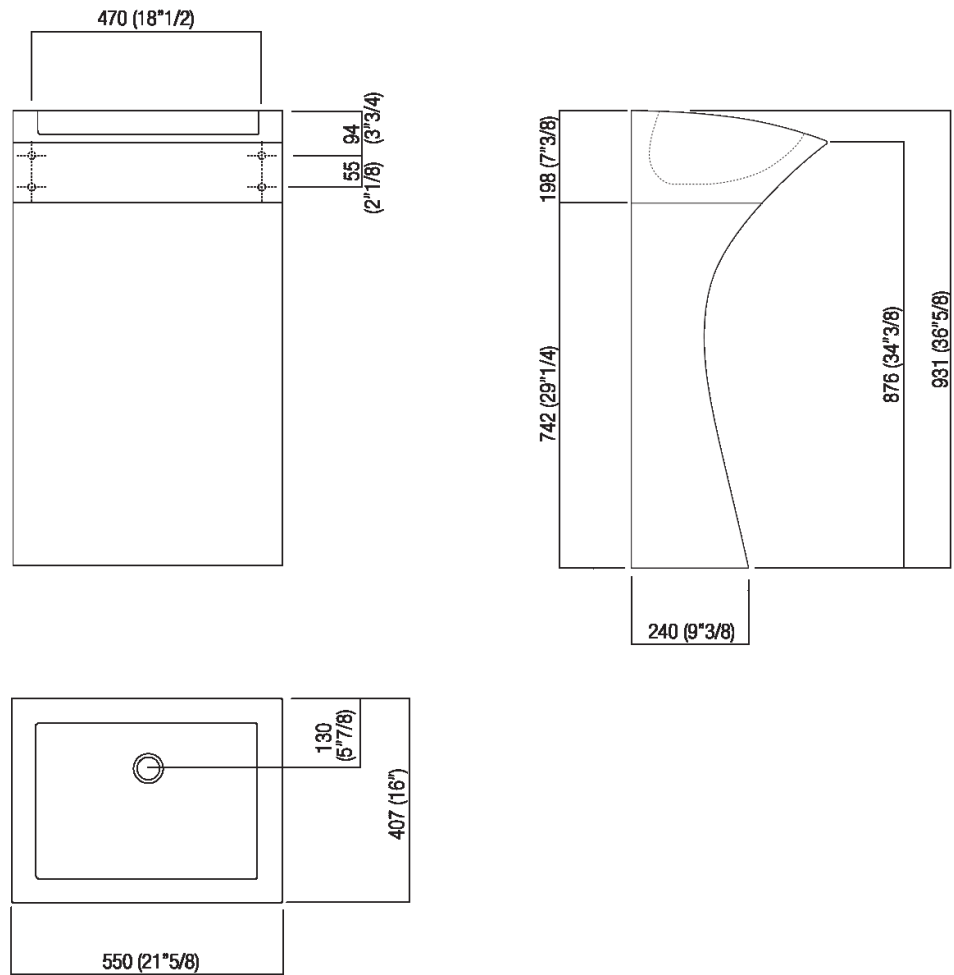

Independent washbasin
 ACER0733

Angelo Mangiarotti, 2003

Washbasin in white Carrara marble with striking and sculpural lines.

Materiali

Marble

Stone

Rectangular wall mounted washbasin in white Carrara marble with support on the floor, without tap hole and overflow, complete with fixing kit. Designed to use concealed waste trap .PLA0456, AKIT0731 and waste .MET0563.

Altezza:	93.1 cm	36"5/8 inches
Larghezza:	55 cm	21"5/8 inches
Peso:	245 kg	540 lbs
Profondità :	40.7 cm	16" inches
Confezione:	70 x 72 x 100 cm	27" 4/8 x 28" 3/8 x 39" 3/8 inches
Peso della confezione:	304 kg	670 lbs

Main dimensions

Installation notes

Scarico per sifone ad incasso
Drain for concealed waste trap

Tap position, recommended height