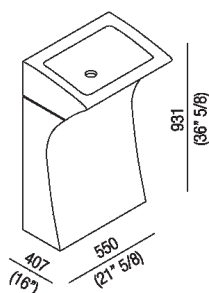

Independent washbasin
 ACER0733

Angelo Mangiarotti, 2003

Washbasin in white Carrara marble with striking and sculpural lines.

Materiali

Marble

Stone

Rectangular wall mounted washbasin in white Carrara marble with support on the floor, without tap hole and overflow, complete with fixing kit. Designed to use concealed waste trap .PLA0456, AKIT0731 and waste .MET0563.

Altezza:	93.1 cm	36"5/8 inches
Larghezza:	55 cm	21"5/8 inches
Peso:	245 kg	540 lbs
Profondità :	40.7 cm	16" inches
Confezione:	70 x 72 x 100 cm	27" 4/8 x 28" 3/8 x 39" 3/8 inches
Peso della confezione:	304 kg	670 lbs

Main dimensions

Installation notes

Scarico per sifone ad incasso
Drain for concealed waste trap

Tap position, recommended height