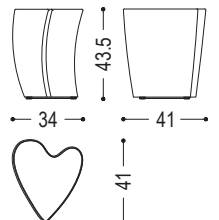

Stool made from a single block of scented cedar that reproduces the form of a heart.

CODE	SIZE	A7	A8	A9
ONE LOVE	W.34 x D.41 x H.43,5	■	■	■

**AVAILABLE FINISHES:**

**A7:** cedar

**A8:** sandblasted cedar

**A9:** cedar contract finish, vulcano cedar