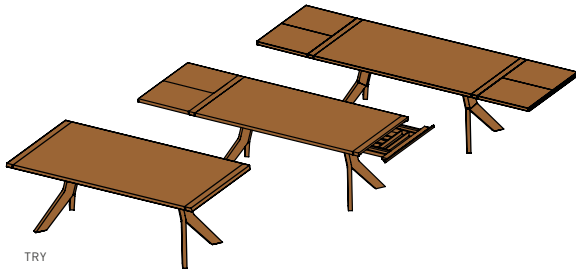

yps tables

TRY

yps non-extendable table or with extension

table top: solid wood

types of wood: alder, beech, beech heartwood, oak, wild oak, cherry, walnut, wild walnut, oak white oil, wild oak white oil

dimensions non-extendable table:

h	75 clear height 71.1								
w \ l	140	150	160	180	200	225	250	275	300
90	•	•	•	•	•	•	•		
100	•	•	•	•	•	•	•	•	•
110	•	•	•	•	•	•	•	•	•

dimensions extendable table:

h	75 clear height 66.2 53.8						
w \ l	140	150	160	180	200	225	250
90	•	•	•	•	•	•	•
100	•	•	•	•	•	•	•
110	•	•	•	•	•	•	•

1 integrated insert panel wood 60 cm from a table length of 140 cm. Cushioning available against surcharge.

1 integrated insert panel wood 60 cm and one silverware drawer from a table length of 140 cm. Cushioning available against surcharge.

2 integrated insert panels wood 60 cm from a table length of 180 cm. Cushioning available against surcharge.

types of wood

Unless stated otherwise, all wooden surfaces are finished with pure natural oil.